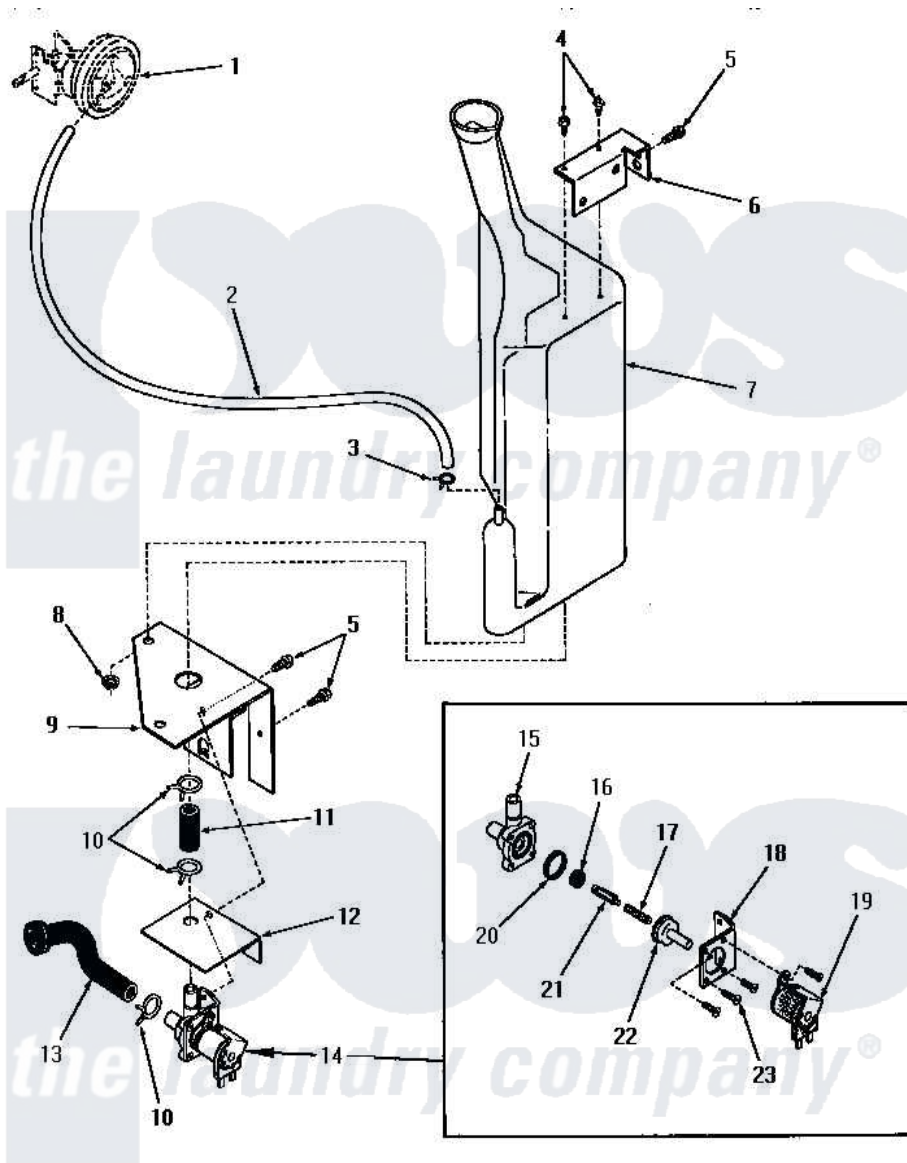

# Amana DA6121 21 - RESERVOIR & DRAIN VALVE

## RESERVOIR AND DRAIN VALVE (Through Serial Nos. 5556D39 and 234J7952)

Amana [Residential Amana DA6121 Washer Parts](#) Parts Diagram 21 - RESERVOIR & DRAIN VALVE  
Click on the part number to view part

Item	Original Part Number	Replaced By	Status	Part Description
1	Y00000000		Not Available	SEE NOTE PRESSURE SWITCH
2	24444		Not Available	NO LONGER AVAILABLE
3	Y22294	<a href="#">596669</a>		Clamp, Manifold
4	52150	<a href="#">489464</a>		Screw
5	51784		Not Available	SCREW, 10B-16 X 1/2 HEX
6	24394		Not Available	UPPER BRACKET
7	24430		Not Available	RESERVOIR
8	24441		Not Available	WIRING DIAGRAM
9	24393		Not Available	LOWER BRACKET
10	80479		Not Available	HOSE CLAMP
11	24440		Not Available	CODE J
12	25044		Not Available	SOLENOID SHIELD
13	24437		Not Available	HOSE
14	24438	<a href="#">68136-47</a>		Shelf Trim
15	24438G		Not Available	BODY
16	24438F		Not Available	SEAL

17	24438C	Not Available	SPRING
18	24438H	Not Available	MOUNTING BRACKET
19	24438A	Not Available	SOLENOID
20	24438E	Not Available	GASKET
21	24438D	Not Available	ARMATURE
22	24438B	Not Available	GUIDE,ARMATURE
23	21561G	Not Available	ROUND HEAD SCREW