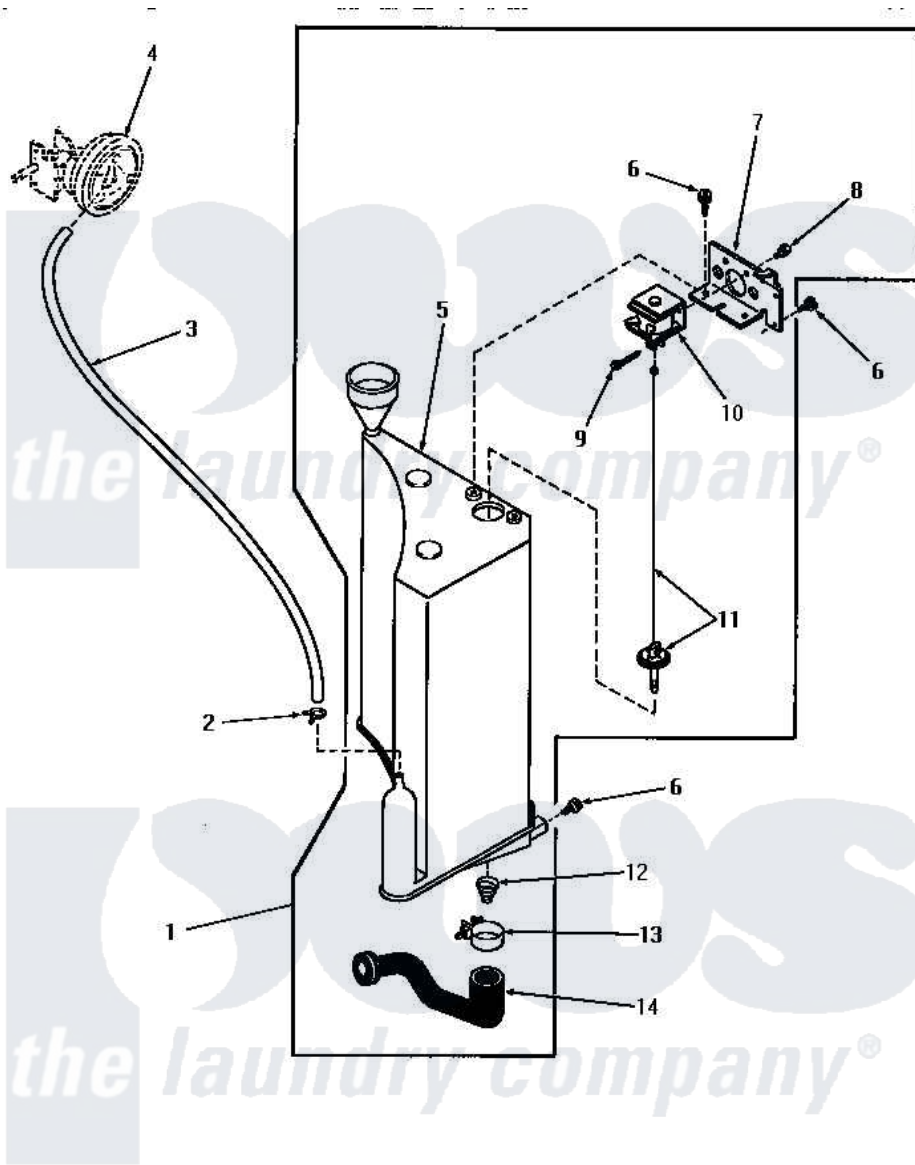

Amana DA6121 22 - RESERVOIR & DRAIN VALVE

RESERVOIR AND DRAIN VALVE (Starting Serial Nos. 5556D40 and 234J7953)

Amana [Residential Amana DA6121 Washer Parts](#) Parts Diagram 22 - RESERVOIR & DRAIN VALVE
Click on the part number to view part

Item	Original Part Number	Replaced By	Status	Part Description
1	26003			Assembly, Pressure Tank-Com
2	Y22294	596669		Clamp, Manifold
3	24444		Not Available	NO LONGER AVAILABLE
4	Y00000000		Not Available	SEE NOTE PRESSURE SWITCH
5	25993		Not Available	RESERVOIR
6	51784		Not Available	SCREW, 10B-16 X 1/2 HEX
7	Y26000		Not Available	BRACKET
8	Y03950			Screw, 10-32 x 5/16 Sems
9	20248			Pin, Cotter
10	25999		Not Available	SOLENOID, DRAIN VALVE
11	26244			Assembly, Plunger-Drain Val
12	25997		Not Available	SPRING, DRAIN VALVE
13	20824		Not Available	HOSE CLAMP
14	25998			Hose, Drain-Pressure Ta