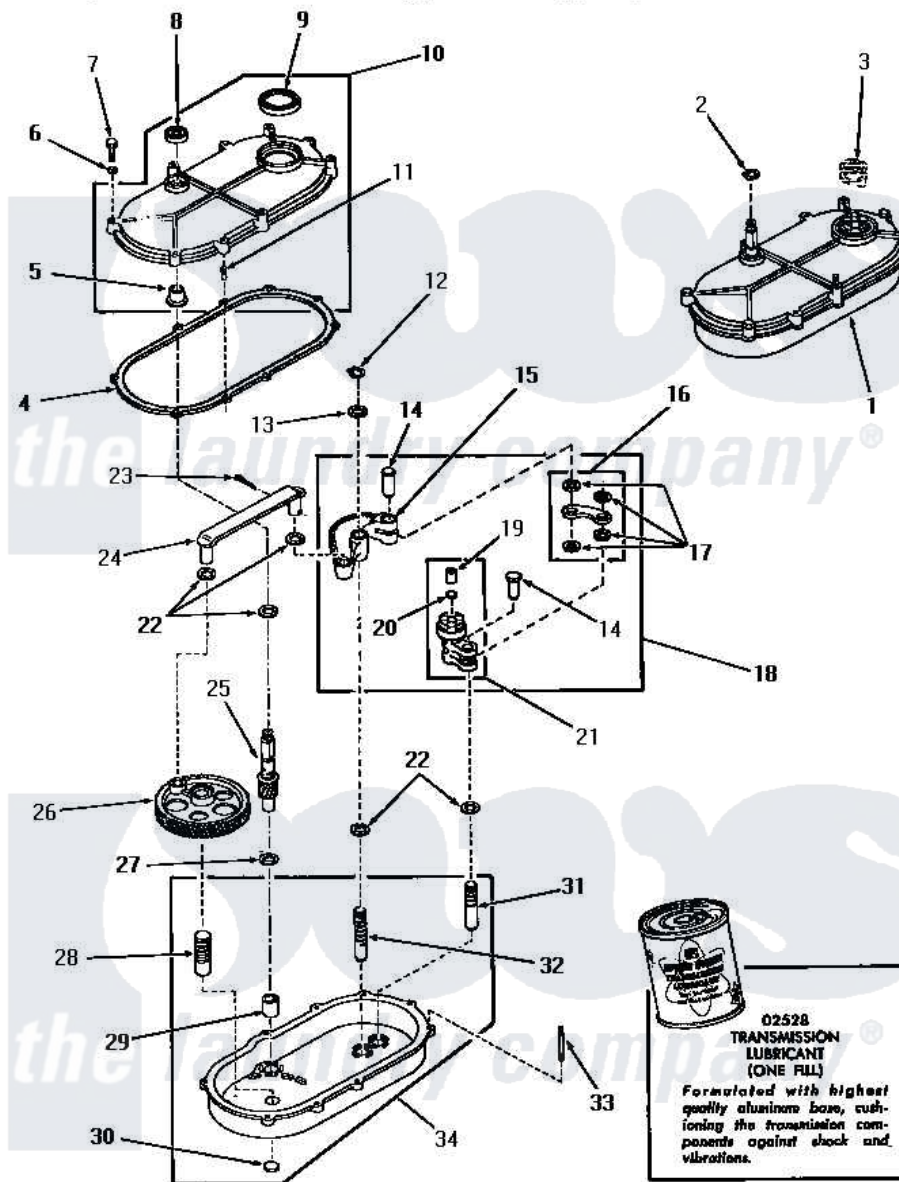

# Amana DA6121 23 - TRANSMISSION ASSY

**TRANSMISSION ASSEMBLY**

Amana [Residential Amana DA6121 Washer Parts](#) Parts Diagram 23 - TRANSMISSION ASSY  
 Click on the part number to view part

Item	Original Part Number	Replaced By	Status	Part Description
1	<a href="#">23828</a>			Assembly, Transmission
2	<a href="#">23751</a>			Ring, Retaining
3	Y00000000		Not Available	SEE NOTE SHIFT CLUTCH
4	<a href="#">20059</a>			Gasket
5	<a href="#">20082</a>			Bearing
6	<a href="#">03189</a>			LoCkwasher, 1/4 Std-C P
7	20257		Not Available	SCREW, 1/4-20 X 1-1/4 H
8	<a href="#">20200</a>			Seal
9	<a href="#">20199</a>			Seal
10	20216		Not Available	ASSY, TRANSMISSION COVE
11	20197		Not Available	DOWEL PIN
12	<a href="#">23751</a>			Ring, Retaining
13	20212	<a href="#">35092</a>		Washer, 3628id X 1.00 X .056
14	<a href="#">01690</a>			Pin, Link
15	05005	<a href="#">05005P</a>		Assembly
16	Y04999		Not Available	LINK

17	20212	<a href="#">35092</a>	Washer, 3628id X 1.00 X .056
18	<a href="#">20220</a>		Assembly, Rocker Arm
19	01711	Not Available	BEARING
20	<a href="#">Y02479</a>		Disc, Expansion
21	20219	<a href="#">30927P</a>	Assembly Clutch Arm
22	<a href="#">01791</a>		Washer, .626 X 1.125 X1
23	<a href="#">02578</a>		Pin, Cotter
24	03969	<a href="#">03969P</a>	Rod Connecting
25	<a href="#">23645</a>		Pinion
26	02175	Not Available	GEAR,CRANK
27	20198	<a href="#">41813</a>	Csa 20198 20 4w 19 Deg Cc
28	03477	Not Available	PIN
29	<a href="#">01993</a>		Bearing, 7/8odx5/8id
30	<a href="#">Y02769</a>		Disc
31	01688	Not Available	PIN
32	24817	Not Available	PIN,ROCKER ARM
33	20155	Not Available	STUD,DOUBLE END 1/4-20
34	23927	Not Available	ASSY,TRANSMISSION xREPLACE
NI	02528	<a href="#">02528P</a>	Grease Transmission Mobil 209