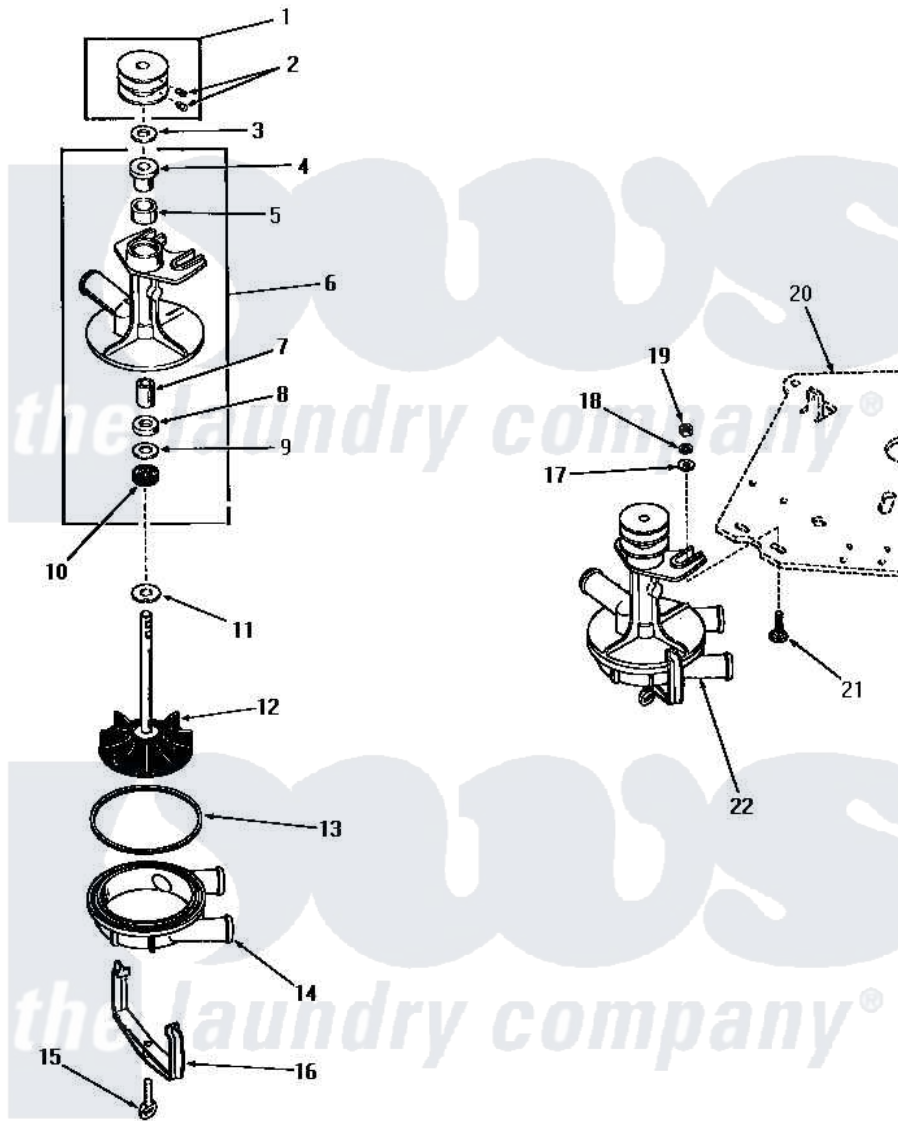

Amana DA6123 02 - 23907 AND 24304 PUMP ASSEMBLIES

23907 AND 24304 PUMP ASSEMBLIES

Amana [Residential Amana DA6123 Washer Parts](#) Parts Diagram 02 - 23907 AND 24304 PUMP ASSEMBLIES
 Click on the part number to view part

Item	Original Part Number	Replaced By	Status	Part Description
1	23902		Not Available	ASSY,PULLEY
2	23960		Not Available	SCREW,1/4-20 X5/16 HEX
3	23897		Not Available	WASHER,.566IDX1.00ODX1
4	23882		Not Available	BEARING
5	26478			Wick
6	23901		Not Available	ASSY,PUMP BODY
7	23883		Not Available	BEARING
8	23885		Not Available	WASHER,8/16IDX1.00ODX.
9	23887		Not Available	WASHER,37/64IDX63/64OD
10	23900			Seal
11	23886		Not Available	WASHER,.578IDX1.25ODX1
12	23898			Assembly, Impeller
13	23892		Not Available	GASKET
14	23877		Not Available	BOTTOM,PUMP
"	23876		Not Available	PUMP COVER
15	20161			Screw, 5/16-18 X 1-1/16

16	23879		Clamp, Pump
17	20176		Washer, .2656 ID x 9/16 OD
18	03189		LoCkwasher, 1/4 Std-C P
19	20275	27001225	Nut, Jam Mid Lock 1/4-20
20	Y00000000	Not Available	SEE NOTE MOUNTING PLATE
21	24390		Bolt
22	Y24304	Not Available	PUMP ASSEMBLY
"	23907	Not Available	ASSY,PUMP