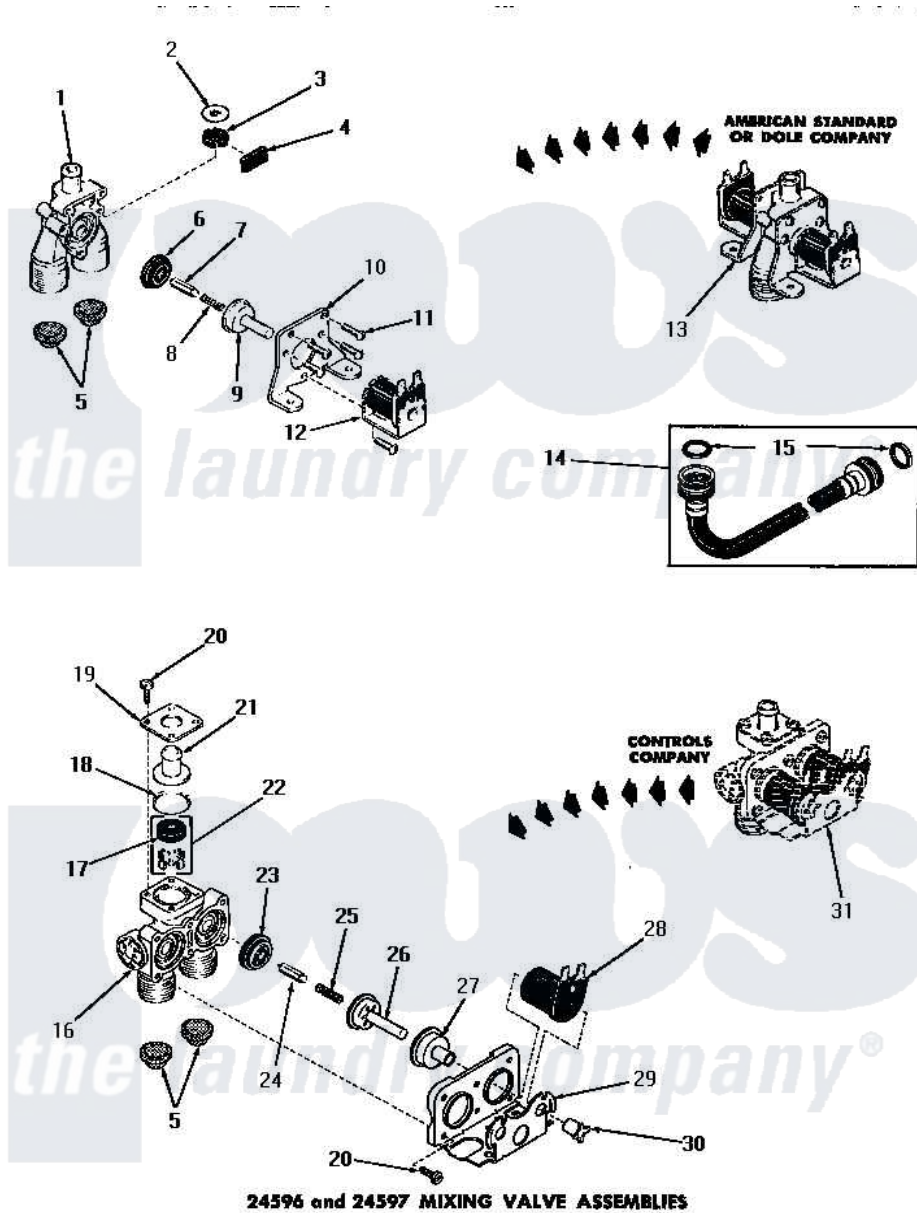

Amana DA6123 03 - 24596 AND 24597 MIXING VALVE ASSEMBLIES

24596 and 24597 MIXING VALVE ASSEMBLIES

Amana [Residential Amana DA6123 Washer Parts](#) Parts Diagram 03 - 24596 AND 24597 MIXING VALVE ASSEMBLIES
 Click on the part number to view part

Item	Original Part Number	Replaced By	Status	Part Description
1	20678		Not Available	BODY, VALVE
2	23224G		Not Available	DIFFUSER
3	21187C		Not Available	REGULATOR, FLOW
"	23224C			Regulator, Flow
4	21561D		Not Available	PLUG
5	20181-0		Not Available	INLET SCREEN
6	23224F		Not Available	DIAPHRAGM
7	23224D			Armature
8	23224E		Not Available	SPRING
9	23224B		Not Available	GUIDE
10	21561E		Not Available	MOUNTING BRACKET
11	21561G		Not Available	ROUND HEAD SCREW
12	21714A		Not Available	SOLENOID
13	Y00000000		Not Available	SEE NOTE MIXING VALVE ASSEMBLY
14	20241	EZ20241		20 x 24 x 1 Filter 1 Metal Side
15	20290	Y013783		Washer, Inlet Hose

16	24596Q	Not Available	VALVE BODY
17	Y00000000	Not Available	SEE NOTE INSTALL WITH CONCAVE SURFACE DOWN TOWARD VALVE BODY
18	24596L	Not Available	OUTLET FITTING GASKET
19	24596N	Not Available	OUTLET FITTING PLATE
20	24596P	Not Available	SCREW
21	24596M	Not Available	OUTLET FITTING
22	24596J	Not Available	REGULATOR, FLOW
"	24597J	Not Available	FLOW REGULATOR
23	24596H	Not Available	DIAPHRAGM
24	24596G	Not Available	ARMATURE
25	24596F	Not Available	SPRING
26	24596E	Not Available	GUIDE
27	24596D	Not Available	GUIDE SLEEVE
28	24596A	Not Available	SOLENOID
29	24596C	Not Available	MOUNTING BRACKET
30	24596B	Not Available	SOLENOID SLEEVE
31	Y00000000	Not Available	SEE NOTE MIXING VALVE ASSEMBLY