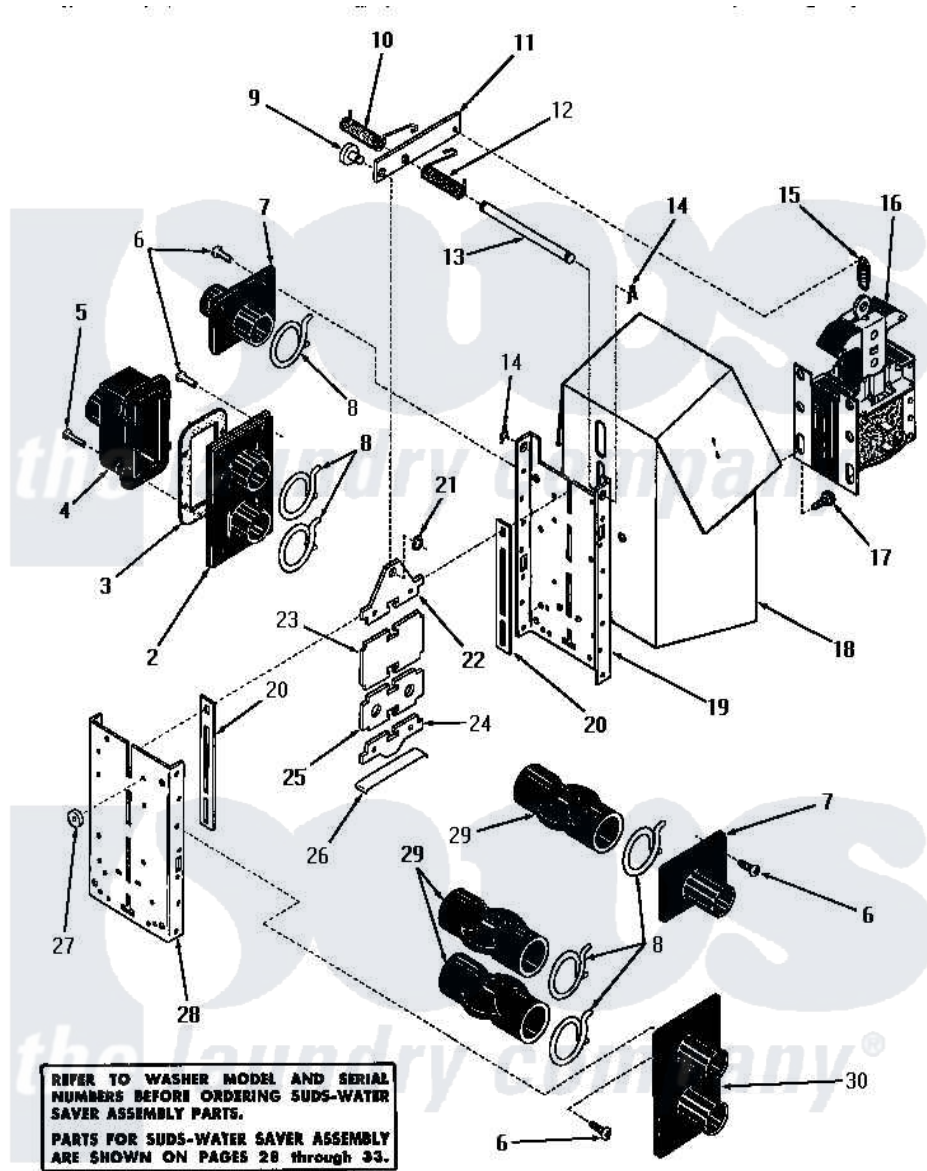

Amana DA6123 04 - 25053 SUDS-WATER SAVER VALVE ASSY

25053 SUDS-WATER SAVER VALVE ASSEMBLY

Amana [Residential Amana DA6123 Washer Parts](#) Parts Diagram 04 - 25053 SUDS-WATER SAVER VALVE ASSY
 Click on the part number to view part

Item	Original Part Number	Replaced By	Status	Part Description
1	25053		Not Available	SUDS-WATER SAVER VALVE ASSEMBL
2	21296X		Not Available	DOUBLE TUBE HOSE ADAPTER
3	21296-I		Not Available	GASKET
4	22007A		Not Available	MANIFOLD COVER
5	22007B		Not Available	PHILLIPS HEAD SCREW
6	21296J		Not Available	PHILLIPS HEAD SCREW
7	22007G		Not Available	SINGLE TUBE HOSE ADAPTER
8	21296W		Not Available	HOSE CLAMP
9	24292C		Not Available	ACTUATING PIN
10	24292E		Not Available	TORSION SPRING, LEFT
11	24292B		Not Available	ACTUATING LEVER
12	24292F		Not Available	TORSION SPRING, RIGHT
13	24292G		Not Available	PIVOT PIN
14	21296R		Not Available	HAIR PIN CLIP

15	22155G	Not Available	SPRING
16	24292A	Not Available	SOLENOID
17	24292J	Not Available	HEX HEAD SCREW
18	25052	Not Available	SHIELD
19	24292D	Not Available	SIDE PLATE
20	21296M	Not Available	GUIDE YOKE
21	24292K	Not Available	RETAINER RING
22	24292H	Not Available	END POST
23	21296AA	Not Available	STATIONARY POST
24	21296N	Not Available	END POST
25	21296Z	Not Available	INTERMEDIATE POST
26	21296K	Not Available	LEAF SPRING
27	23848D	Not Available	SPACER
28	23848C	Not Available	SIDE PLATE
29	21296Y	Not Available	TUBE
30	22155A	Not Available	DOUBLE TUBE HOSE ADAPTER