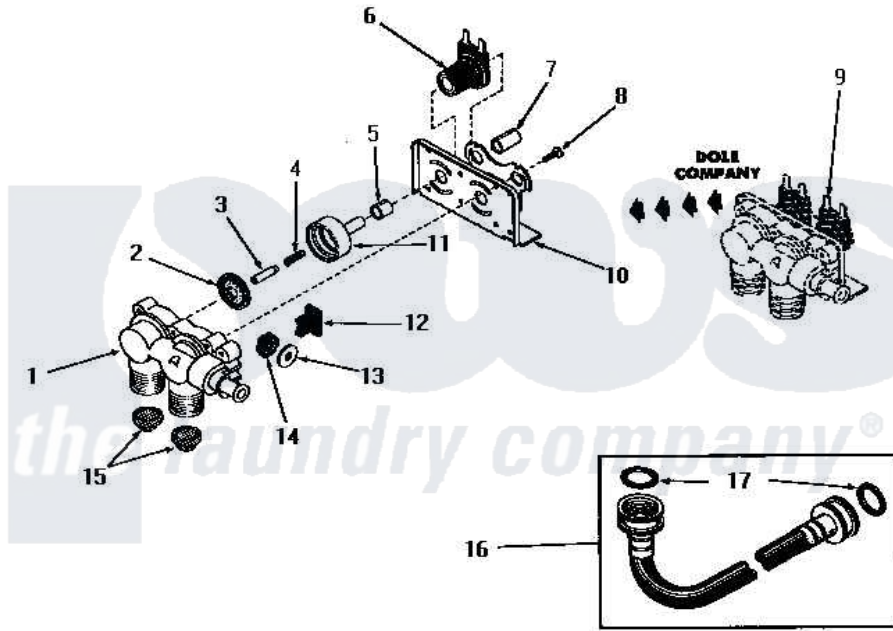

Amana DA6123 05 - 25832 AND 25833 MIXING VALVE ASSEMBLIES

25832 and 25833 MIXING VALVE ASSEMBLIES

Amana [Residential Amana DA6123 Washer Parts](#) Parts Diagram 05 - 25832 AND 25833 MIXING VALVE ASSEMBLIES
 Click on the part number to view part

Item	Original Part Number	Replaced By	Status	Part Description
1	24125			Body, Valve
2	24134		Not Available	DIAPHRAGM
3	24132		Not Available	ARMATURE
4	24131		Not Available	SPRING
5	24129		Not Available	SLEEVE, SHORT
6	24126	33930		Valve, Mixing
7	24128		Not Available	SLEEVE, LONG
8	25817C		Not Available	SCREW
9	Y00000000		Not Available	SEE NOTE MIXING VALVE ASSEMBLY
10	Y24127		Not Available	MOUNTING BRACKET
11	24130			Guide, Armature
12	Y24135		Not Available	PLUG, FLOW REGULATOR
13	23224G		Not Available	DIFFUSER
14	23224C			Regulator, Flow
"	21187C		Not Available	REGULATOR, FLOW
15	24122	22002960		Strainer, Washer Inlet

16	20241	EZ20241	20 x 24 x 1 Filter 1 Metal Side
17	20290	Y013783	Washer, Inlet Hose
18	24123	Not Available	VALVE BODY
"	Y24124	Not Available	VALVE BODY
19	25817K	Not Available	DIAPHRAGM
20	25817H	Not Available	ARMATURE
21	25817F	Not Available	ARMATURE GUIDE
22	25817D	Not Available	SLEEVE ADAPTER
23	24596A	Not Available	SOLENOID
24	25817M	Not Available	SOLENOID PLUG
25	25817G	Not Available	SPRING
26	25817E	Not Available	SLEEVE, GUIDE xREPLACE
27	25817B	Not Available	MOUNTING BRACKET
28	Y00000000	Not Available	SEE NOTE MIXING VALVE ASSEMBLY