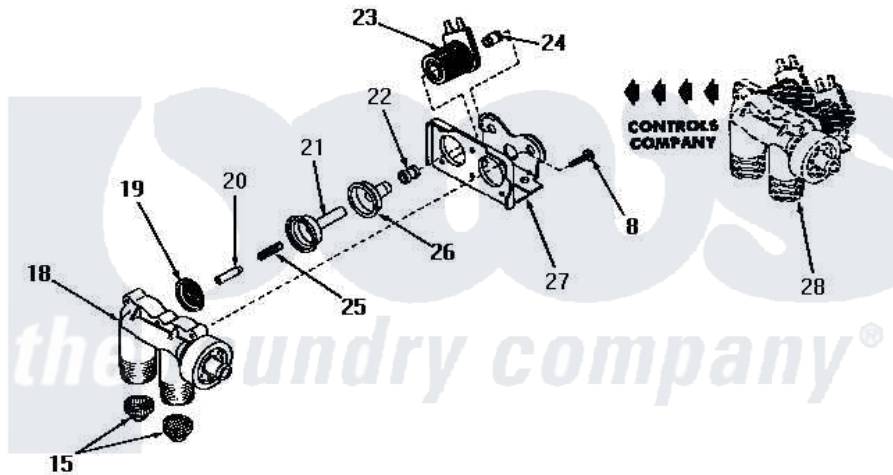

Amana DA6123 05 - 25832 AND 25833 MIXING VALVE ASSEMBLIES

25832 and 25833 MIXING VALVE ASSEMBLIES

Amana [Residential Amana DA6123 Washer Parts](#) Parts Diagram 05 - 25832 AND 25833 MIXING VALVE ASSEMBLIES
 Click on the part number to view part

Item	Original Part Number	Replaced By	Status	Part Description
1	24125			Body, Valve
2	24134		Not Available	DIAPHRAGM
3	24132		Not Available	ARMATURE
4	24131		Not Available	SPRING
5	24129		Not Available	SLEEVE, SHORT
6	24126	33930		Valve, Mixing
7	24128		Not Available	SLEEVE, LONG
8	25817C		Not Available	SCREW
9	Y00000000		Not Available	SEE NOTE MIXING VALVE ASSEMBLY
10	Y24127		Not Available	MOUNTING BRACKET
11	24130			Guide, Armature
12	Y24135		Not Available	PLUG, FLOW REGULATOR
13	23224G		Not Available	DIFFUSER
14	23224C			Regulator, Flow
"	21187C		Not Available	REGULATOR, FLOW
15	24122	22002960		Strainer, Washer Inlet

16	20241	EZ20241	20 x 24 x 1 Filter 1 Metal Side
17	20290	Y013783	Washer, Inlet Hose
18	24123	Not Available	VALVE BODY
"	Y24124	Not Available	VALVE BODY
19	25817K	Not Available	DIAPHRAGM
20	25817H	Not Available	ARMATURE
21	25817F	Not Available	ARMATURE GUIDE
22	25817D	Not Available	SLEEVE ADAPTER
23	24596A	Not Available	SOLENOID
24	25817M	Not Available	SOLENOID PLUG
25	25817G	Not Available	SPRING
26	25817E	Not Available	SLEEVE, GUIDE xREPLACE
27	25817B	Not Available	MOUNTING BRACKET
28	Y00000000	Not Available	SEE NOTE MIXING VALVE ASSEMBLY