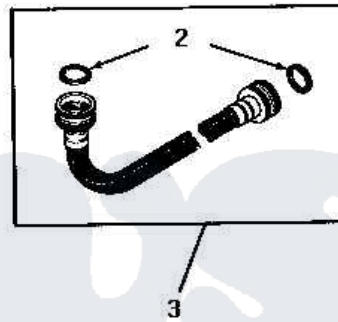

Amana DA6123 06 - ACCESSORIES

258P3 CAPACITOR KIT
 Use on automatic washers, with reversing motors, that are located in areas where low voltage exists. This kit will help eliminate motor burn outs.

ACCESSORIES

Amana [Residential Amana DA6123 Washer Parts](#) Parts Diagram 06 - ACCESSORIES
 Click on the part number to view part

Item	Original Part Number	Replaced By	Status	Part Description
1	20655		Not Available	SADDLE FAUCETS, PAIR
2	20290	Y013783		Washer, Inlet Hose
3	20618	21001467		Hose- 10'
"	20617		Not Available	HOSE, INLET (8 FT)
4	20656		Not Available	90 DEGREE INLET ELBOW
5	20616		Not Available	EXTENSION, DRAIN HOSE (1 FT)
NI	258P3		Not Available	KIT,CAPACITOR