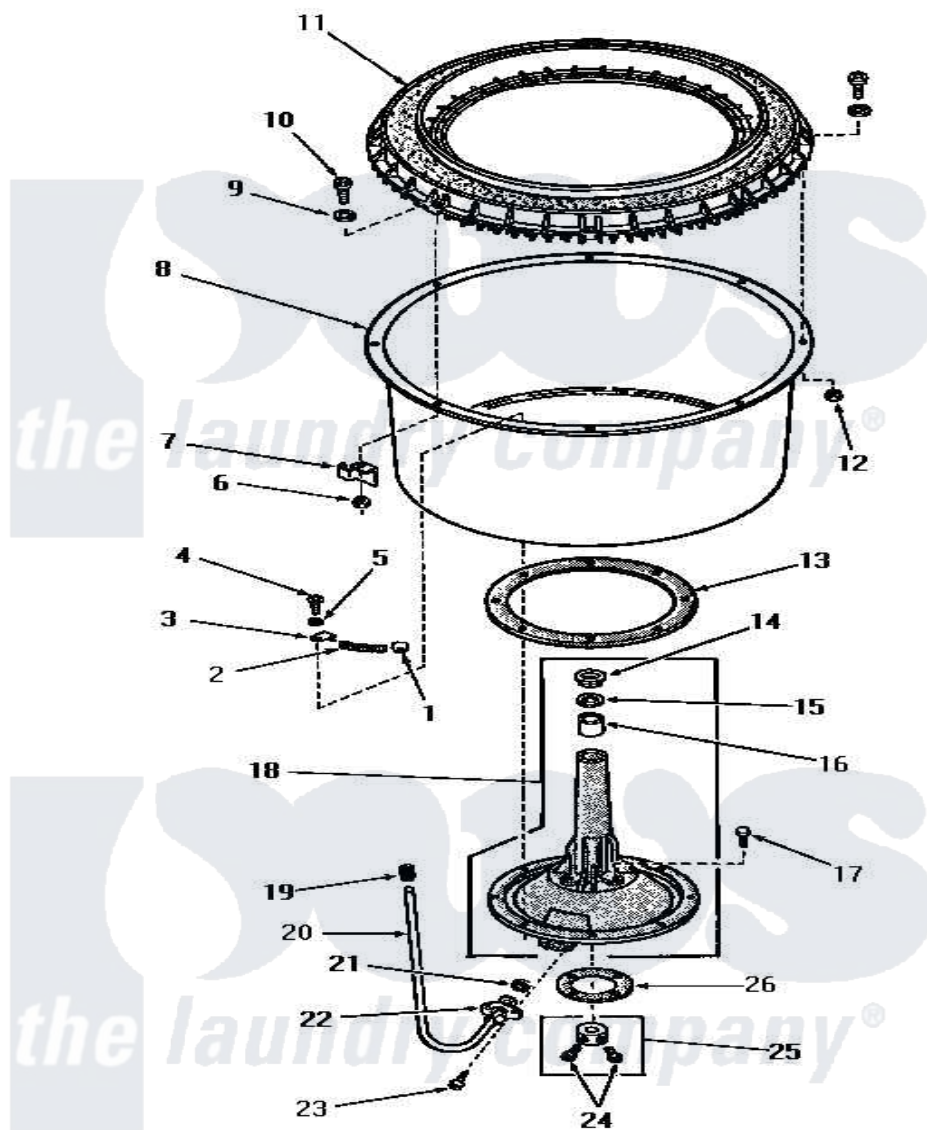

# Amana DA6123 07 - AGITATOR POST & SPIN TUB

**AGITATOR POST AND SPIN TUB**

Amana [Residential Amana DA6123 Washer Parts](#) Parts Diagram 07 - AGITATOR POST & SPIN TUB  
 Click on the part number to view part

Item	Original Part Number	Replaced By	Status	Part Description
1	<a href="#">22446</a>			Clip
2	<a href="#">22144</a>			Spring
3	<a href="#">22447</a>			Clip
4	<a href="#">20260</a>			Screw, 5/16-18 X 3/4 RD
5	20121		Not Available	GASKET
6	<a href="#">26678</a>			Nut, Self-Locking
7	<a href="#">22025</a>			Bracket
8	25976		Not Available	TUB,SPIN-SS
9	<a href="#">25100</a>			Washer, 17/64 ID x 1/2 OD
10	25251	<a href="#">EZ25251</a>		25 x 25 x 1 Filter 1 Metal Side
11	24931		Not Available	BALANCE RING
12	<a href="#">25250</a>			Nut, 1/4-20 Hex Nyllock
13	<a href="#">20122</a>			Gasket
14	<a href="#">23685</a>			Bearing
15	<a href="#">23684</a>			Seal
16	<a href="#">23686</a>			Bearing

17	<a href="#">20261</a>		Screw, Cap
18	26016	<a href="#">2-6016</a>	Wheel 71/2x6
19	<a href="#">22351</a>		Sleeve
20	<a href="#">25980</a>		Tube, Sediment
21	<a href="#">20110</a>		Gasket
22	<a href="#">26046</a>		Bracket, Sediment Tube
23	20852	Not Available	SCREW,10-24 X 1/2 HEX
24	23481	<a href="#">02422</a>	Screw, 1/4-20 X 1/2 HeX
25	<a href="#">20377</a>		Collar Assembly
26	<a href="#">20120</a>		Gasket