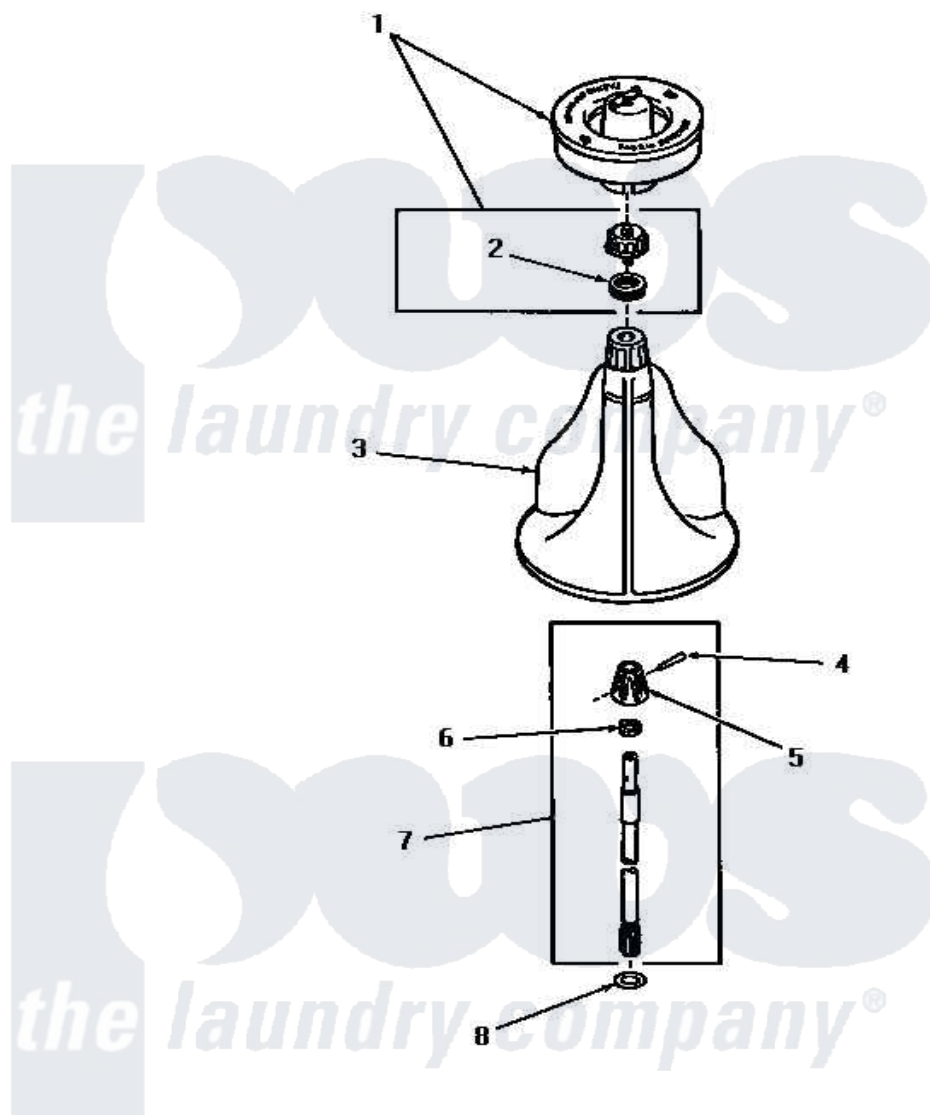

# Amana DA6123 08 - AGITATOR, SHAFT & FABRIC SOFTENER DISP

## AGITATOR, SHAFT AND FABRIC SOFTENER DISPENSER

Amana Residential Amana DA6123 Washer Parts Parts Diagram 08 - AGITATOR, SHAFT & FABRIC SOFTENER DISP  
 Click on the part number to view part

Item	Original Part Number	Replaced By	Status	Part Description
1	<a href="#">26014</a>			Assembly, Cap And Ring-Agitator
2	<a href="#">20136</a>			Ring
3	25975		Not Available	ASSY,AGITATOR
4	<a href="#">20243</a>			Pin, Taper
5	20056		Not Available	BLOCK, DRIVE
6	20057	<a href="#">222T017P01</a>		Washer FIB 21/32 ID X 1156 OD X 1/8
7	21751	<a href="#">21751P</a>		Assyshaft
8	<a href="#">22135</a>			Washer