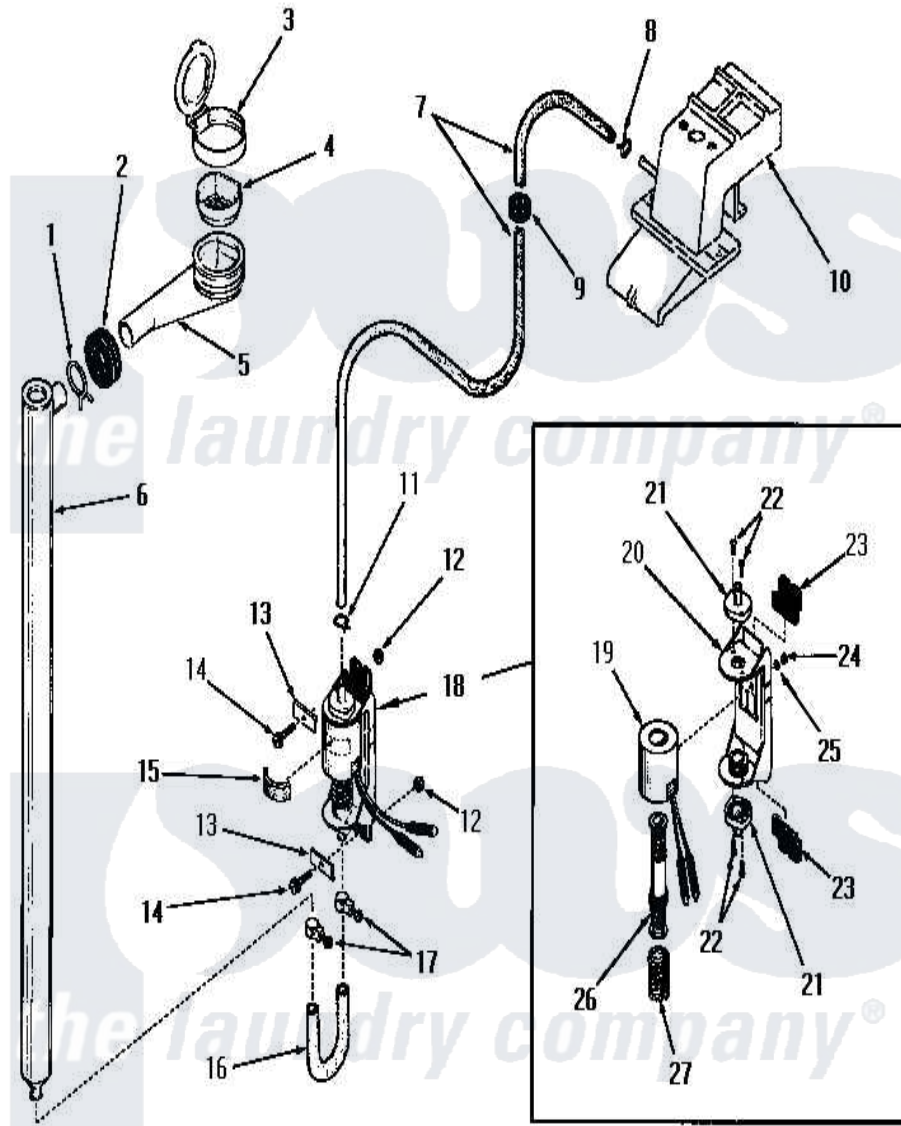

Amana DA6123 09 - BLEACH DISPENSER

BLEACH DISPENSER

Amana [Residential Amana DA6123 Washer Parts](#) Parts Diagram 09 - BLEACH DISPENSER
 Click on the part number to view part

Item	Original Part Number	Replaced By	Status	Part Description
1	Y03640		Not Available	CLAMP
2	20118		Not Available	GROMMET,1982 INV
3	22484		Not Available	BLEACH LID
4	21984			Cover, Dispenser
5	22377		Not Available	DISPENSER xREPLACE
6	22303		Not Available	TUBE,BLEACH
7	22300		Not Available	HOSE
8	23410		Not Available	HOSE CLAMP
9	22299		Not Available	GROMMET
10	Y00000000		Not Available	SEE NOTE WATER INLET
11	22295		Not Available	HOSE CLAMP
12	22001			Nut, 10-24 Nylon Hex BR
13	Y22287		Not Available	BLEACH PUMP BRACKET
14	25989		Not Available	HEX HEAD SCREW
15	25220		Not Available	BUMPER
16	22302		Not Available	HOSE

17	24904	Not Available	CLAMP
18	22337		Pump, Bleach
19	22337B	Not Available	COIL AND FRAME
20	22337A	Not Available	BASE
21	22337E	Not Available	HOSE CONNECTOR
22	51356	Not Available	SCREW,6-32 X 5/16 RD H
23	22337F	Not Available	ISOLATION MOUNT
24	22337G	Not Available	NUT
25	21735	Not Available	LOCKWASHER,No.10 INTSHKP
26	22337C	Not Available	ARMATURE AND VALVE
27	22337D	Not Available	SPRING