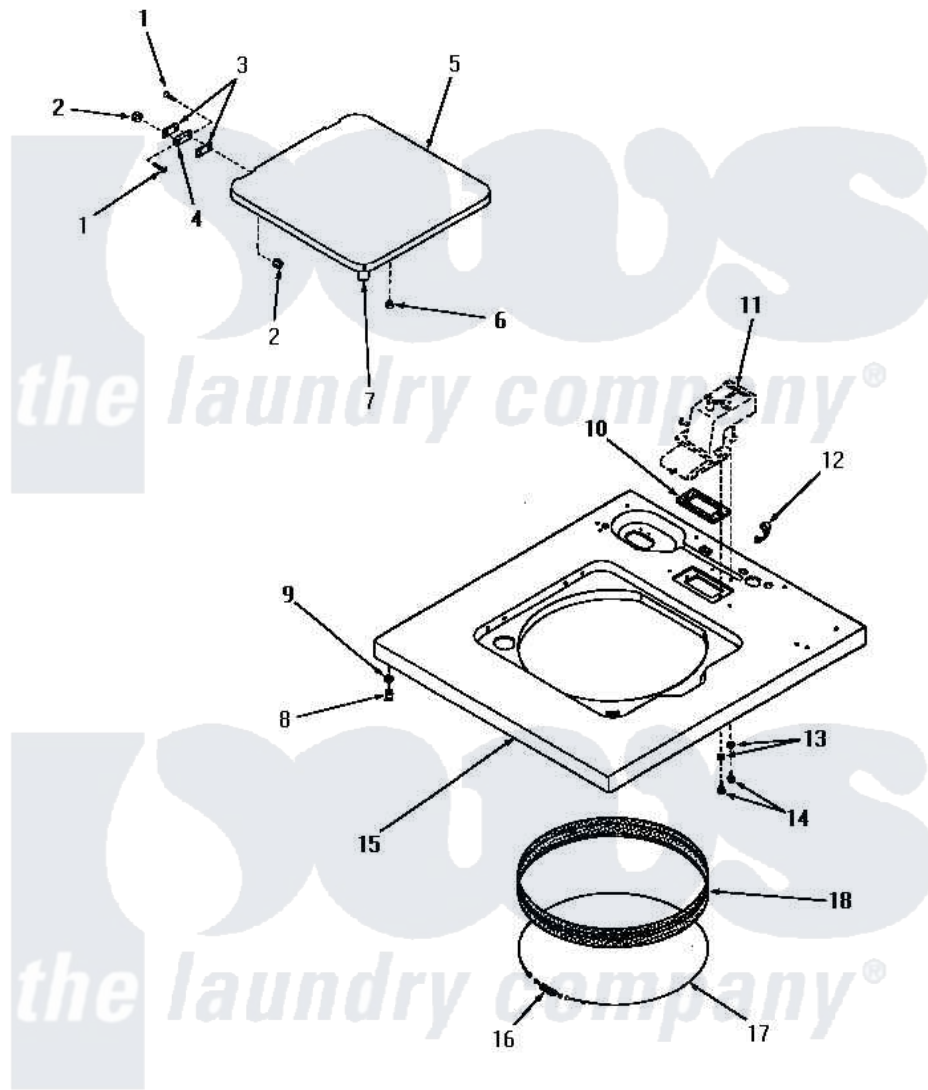

# Amana DA6123 11 - CABINET TOP & LOADING DOOR

**CABINET TOP AND LOADING DOOR**

Amana [Residential Amana DA6123 Washer Parts](#) Parts Diagram 11 - CABINET TOP & LOADING DOOR  
 Click on the part number to view part

Item	Original Part Number	Replaced By	Status	Part Description
1	<a href="#">22649</a>			Screw, 8-32 X 13/32 FI
2	<a href="#">21752</a>			Nut, 8-32 Hex BriLock
3	<a href="#">21584</a>			Gasket
4	<a href="#">21583</a>			Hinge
5	22271W		Not Available	LOADING DOOR, WHITE
"	22271A		Not Available	LOADING DOOR, AVOCADO
"	22271H		Not Available	LOADING DOOR, HARVEST GOLD
"	22271C		Not Available	LOADING DOOR, COPPERTONE
6	<a href="#">21176</a>			Bumper
7	25217	<a href="#">R0603504</a>		Actuator, Door Switch
8	23007		Not Available	CAGED NUT
9	24861		Not Available	LOCKWASHER, .448X.789SH
10	23255		Not Available	GASKET
11	Y00000000		Not Available	SEE NOTE WATER INLET
12	21603	<a href="#">211881</a>		Grommet, Cord Part Not Used-

12	<a href="#">21903</a>	<a href="#">211001</a>		Gas Models Only
13	<a href="#">20493</a>			Washer, 11/64 ID x 3/8 OD
14	52150	<a href="#">489464</a>		Screw
15	24349A		Not Available	CABINET TOP, AVOCADO
"	25829W		Not Available	CABINET TOP, WHITE
"	24349C		Not Available	CABINET TOP, COPPERTONE
"	25829C		Not Available	CABINET TOP, COPPERTONE
"	25829H		Not Available	CABINET TOP, HARVEST GOLD
"	25829A		Not Available	CABINET TOP, AVOCADO
"	24349W		Not Available	CABINET TOP, W
"	24349H		Not Available	CABINET TOP, HARVEST GOLD
16	20791		Not Available	SPRING
17	22352		Not Available	RETAINER,WIRE
18	<a href="#">25277</a>			Guard, Rim