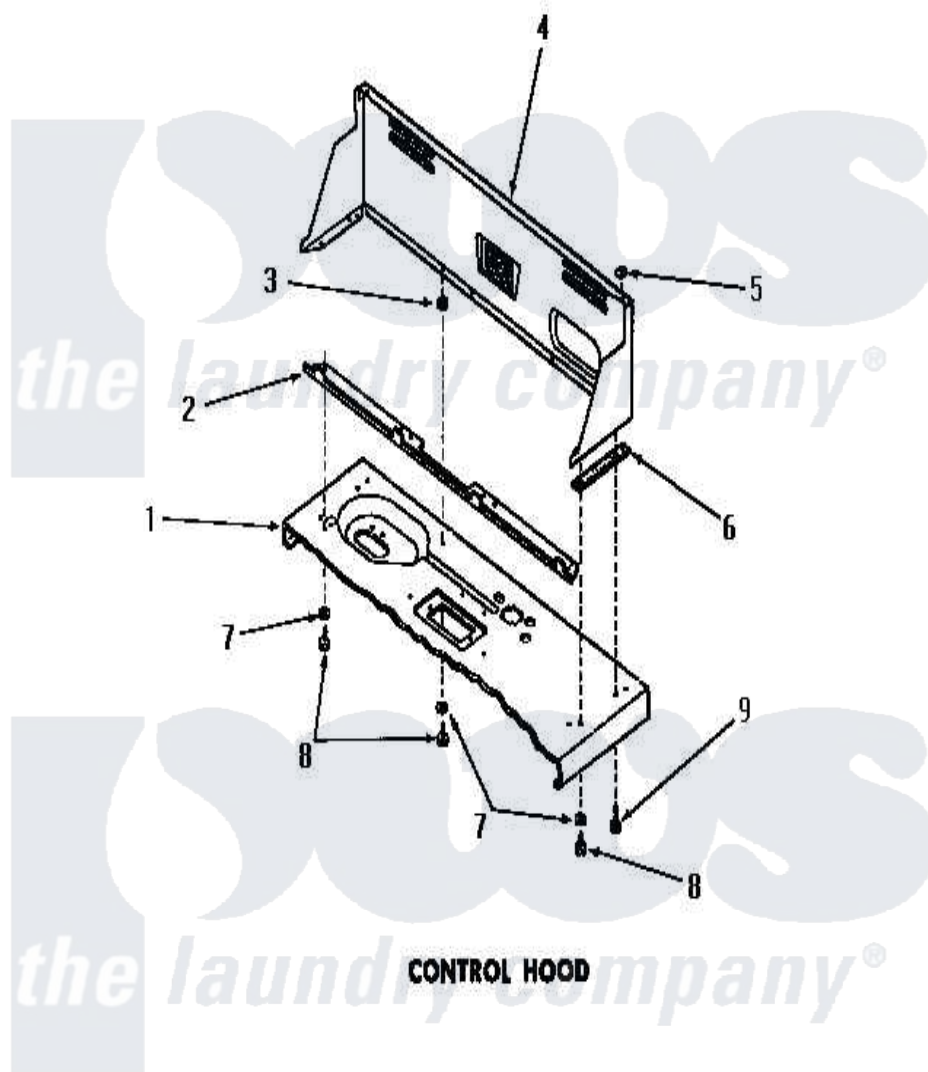

Amana DA6123 12 - CONTROL HOOD

Amana [Residential Amana DA6123 Washer Parts](#) Parts Diagram 12 - CONTROL HOOD
 Click on the part number to view part

Item	Original Part Number	Replaced By	Status	Part Description
1	Y00000000		Not Available	SEE NOTE CABINET TOP
2	23360		Not Available	ANGLE
3	23425		Not Available	WASHER,7/32IDX7/16ODX.
4	24330W		Not Available	CONTROL HOOD, WHITE
"	24330C		Not Available	CONTROL HOOD, COPPERTONE
"	24330H		Not Available	CONTROL HOOD, HARVEST GOLD
"	24330A		Not Available	CONTROL HOOD, AVOCADO
5	24522			Nut, Speed-8ab-18 C1995
6	23028		Not Available	GASKET,CONTROL BOX END
7	20493			Washer, 11/64 ID x 3/8 OD
8	52150	489464		Screw
9	25724		Not Available	HEX HEAD SCREW