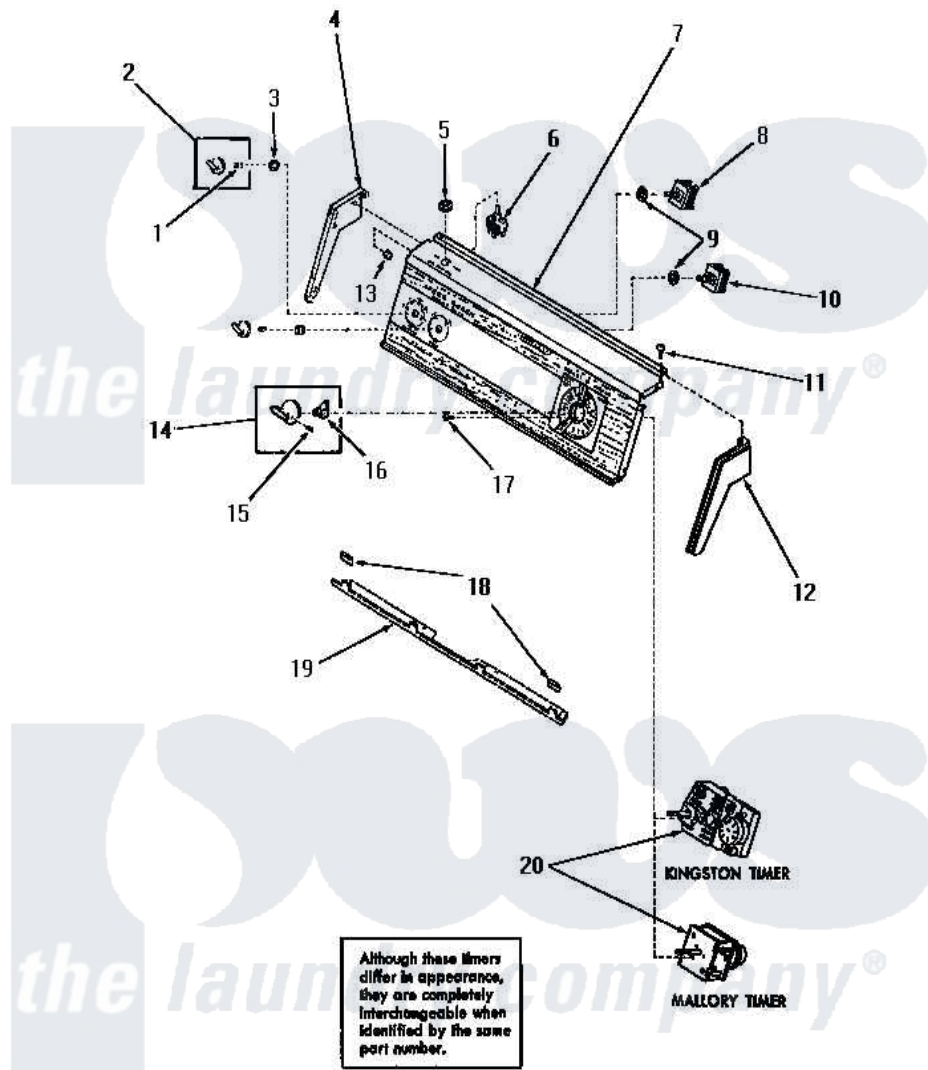

Amana DA6123 13 - CONTROL PANEL, CONTROL HOOD & CONTROLS

CONTROL PANEL, CONTROL HOOD AND CONTROLS

Amana Residential Amana DA6123 Washer Parts Parts Diagram 13 - CONTROL PANEL, CONTROL HOOD & CONTROLS

[Click on the part number to view part](#)

Item	Original Part Number	Replaced By	Status	Part Description
1	23392		Not Available	CLIP FOR 26816 KNOB
2	23402		Not Available	KNOB, CONTROL
3	24205			Nut, Knurled 3/8-24
4	25124		Not Available	CONTROL HOOD END, LEFT
5	24207		Not Available	NUT, KNURLED 5/8-32
6	22505		Not Available	SWITCH, ON-OFF
7	26167		Not Available	CONTROL PANEL
8	24392		Not Available	SWITCH TEMP
9	91176			Lockwasher, 3/8 Intshkp
10	21302			Switch, Motor-2SP
11	25232		Not Available	SCREW, 8AB-18X7/8 OVAL
12	25123		Not Available	CONTROL HOOD END, RIGHT
13	25126	5303284616		Clip
14	24858		Not Available	ASSY, KNOB-TIMER
15	25285		Not Available	SETSCREW

16	24857	Not Available	INDICATOR
17	70212		Screw, 8-32 X 5/32 RD H
18	24859	Not Available	SLEEVE,SUPPORT ANGLE
19	23360	Not Available	ANGLE
20	24829	Not Available	TIMER