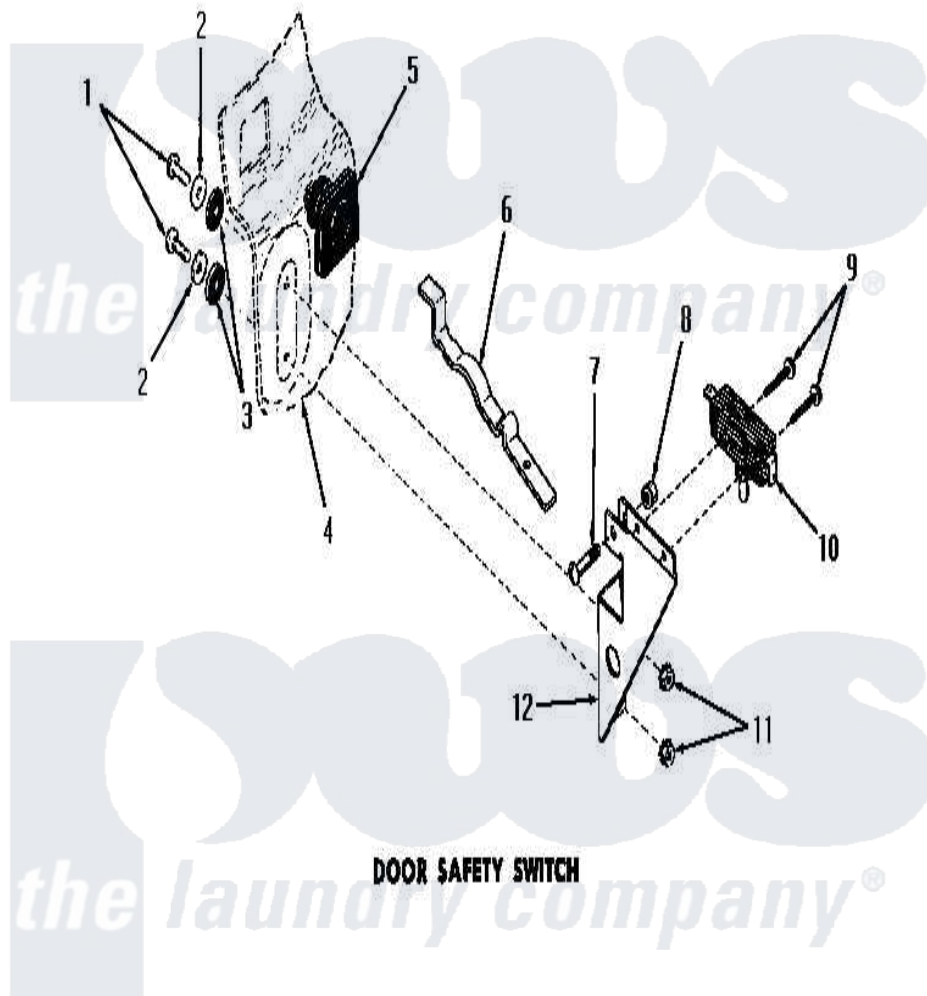

Amana DA6123 15 - DOOR SAFETY SWITCH

DOOR SAFETY SWITCH

Amana [Residential Amana DA6123 Washer Parts](#) Parts Diagram 15 - DOOR SAFETY SWITCH
 Click on the part number to view part

Item	Original Part Number	Replaced By	Status	Part Description
1	21081			Screw, 10-24 X 1/2 RD H
2	20492	M0270504		Washer
3	02928		Not Available	WASHER
4	Y00000000		Not Available	SEE NOTE DRAIN TUB
5	23591			Diaphragm
6	23592		Not Available	ARM
7	Y02370		Not Available	SCREW, 10-24X15/16 HEX
8	22001			Nut, 10-24 Nylon Hex BR
9	51783			Screw, 6b-20 X 7/8 HeX
10	23540		Not Available	SWITCH
11	23951	M0282009		Nut
12	22783		Not Available	BRACKET