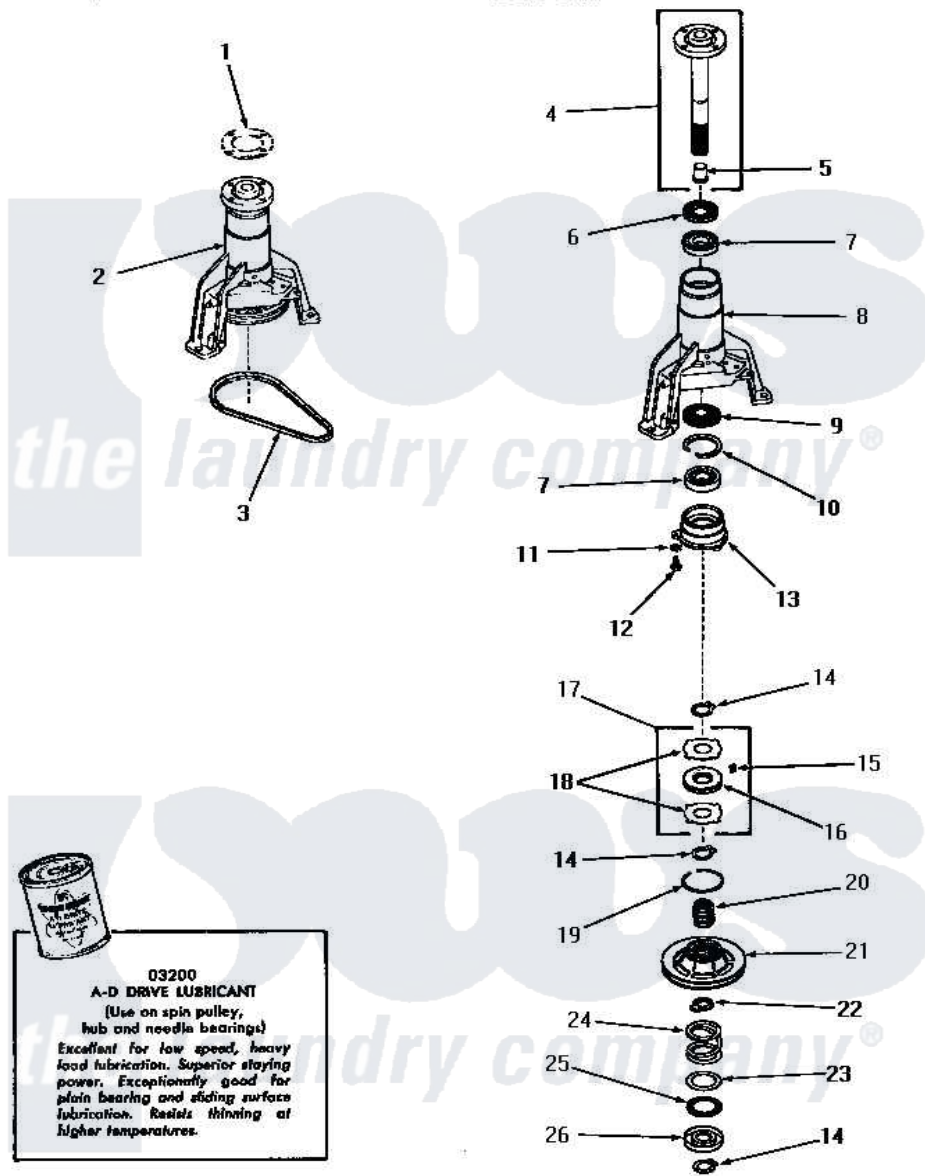

Amana DA6123 16 - MAIN BEARING ASSY

MAIN BEARING ASSEMBLY

Amana [Residential Amana DA6123 Washer Parts](#) Parts Diagram 16 - MAIN BEARING ASSY
[Click on the part number to view part](#)

Item	Original Part Number	Replaced By	Status	Part Description
1	Y00000000		Not Available	SEE NOTE GASKET
2	26018			AsseMbly, Bearing Housing-M
3	23759		Not Available	BELT
4	23731			Assembly, Spin Shaft
5	25854			Bearing
6	Y21659		Not Available	SEAL
7	20012			Bearing
8	25979		Not Available	HOUSING,MAIN BEARING
9	26247			Slinger, Water
10	20084		Not Available	RING,RETAINING
11	02431			Lockwasher, 1/4 Ext Shk
12	02422			Screw, 1/4-20 X 1/2 HeX
13	23639			Retainer
14	23724			Ring, Retaining
15	24500			Clip, Spring
16	23708			Assembly, Brake Disk

17	24599		Assembly, Brake Disk
18	23637	Not Available	DISC,BRAKE
19	Y23720	Not Available	RING,SNAP
20	23634	Not Available	HUB
21	24690		Assembly, Spin Pulley
22	23635	Not Available	STOP
23	23722		Race, Bearing
24	23723		Spring
25	23721	Not Available	BEARING,NEEDLE
26	23640		Retainer
NI	03200		A-D Drive Lubricant