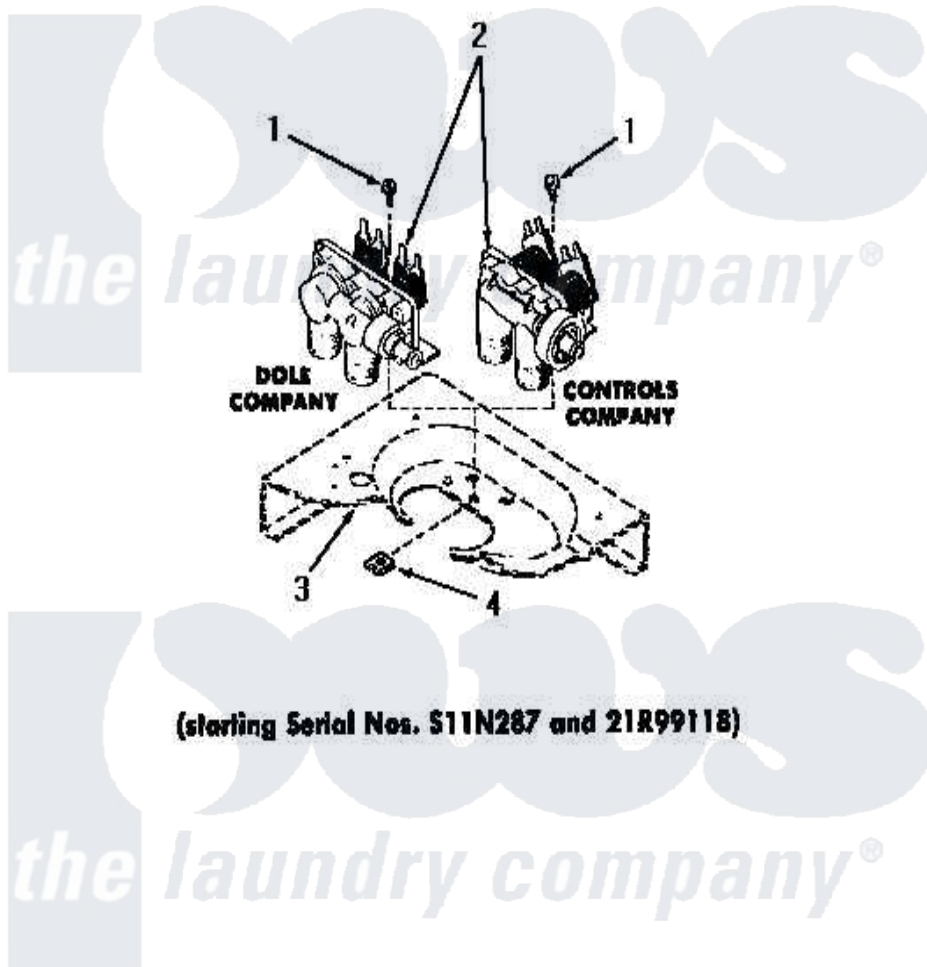

Amana DA6123 17 - MIXING VALVES

(starting Serial Nos. S11N287 and 21R99118)

Amana [Residential Amana DA6123 Washer Parts](#) Parts Diagram 17 - MIXING VALVES

[Click on the part number to view part](#)

Item	Original Part Number	Replaced By	Status	Part Description
1	23962	W10116760		Screw
2	25832	205613		Water Valve
3	Y00000000		Not Available	SEE NOTE CABINET TOP
4	23277		Not Available	NUT,SPEED