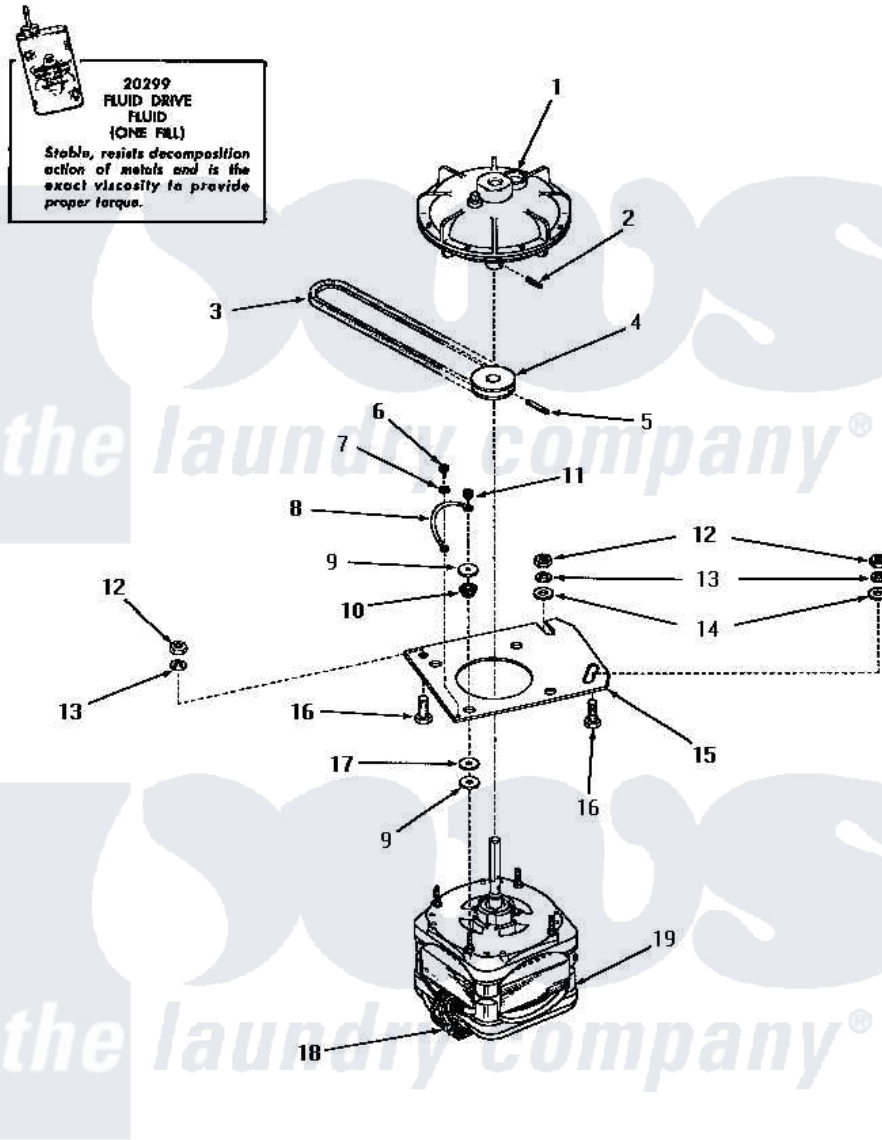

Amana DA6123 18 - MOTOR & FLUID DRIVE

MOTOR AND FLUID DRIVE

Amana [Residential Amana DA6123 Washer Parts](#) Parts Diagram 18 - MOTOR & FLUID DRIVE
 Click on the part number to view part

Item	Original Part Number	Replaced By	Status	Part Description
1	24706			Assembly, Fluid Drive
2	24703		Not Available	PIN,ROLL
3	23759		Not Available	BELT
4	26116			Pulley, Drive
5	23750			Pin, Roll
6	20530			Screw, 10-24 x 3/8 Hex
7	21735		Not Available	LOCKWASHER,No.10 INTSHKP
8	25484		Not Available	GROUND WIRE
9	20103	M0270519		Washer
10	20102		Not Available	WASHER
11	23604			Nut, Hex 10-32 Lock
12	20274	62739		Nut, Lock
13	20277			Lockwasher, 3/8 Std X 3
14	20279			Washer, 13/32 ID x 13/16 OD
15	23769		Not Available	PLATE,MOUNTING
16	20255		Not Available	SCREW,3/8-16 X 1 HEX H

17	20104		Washer
18	24139	Not Available	SWITCH,MOTOR
19	26069		X Assembly, Motor And Pulley
NI	20299	Not Available	FLUID DRIVE FLUID-BULK