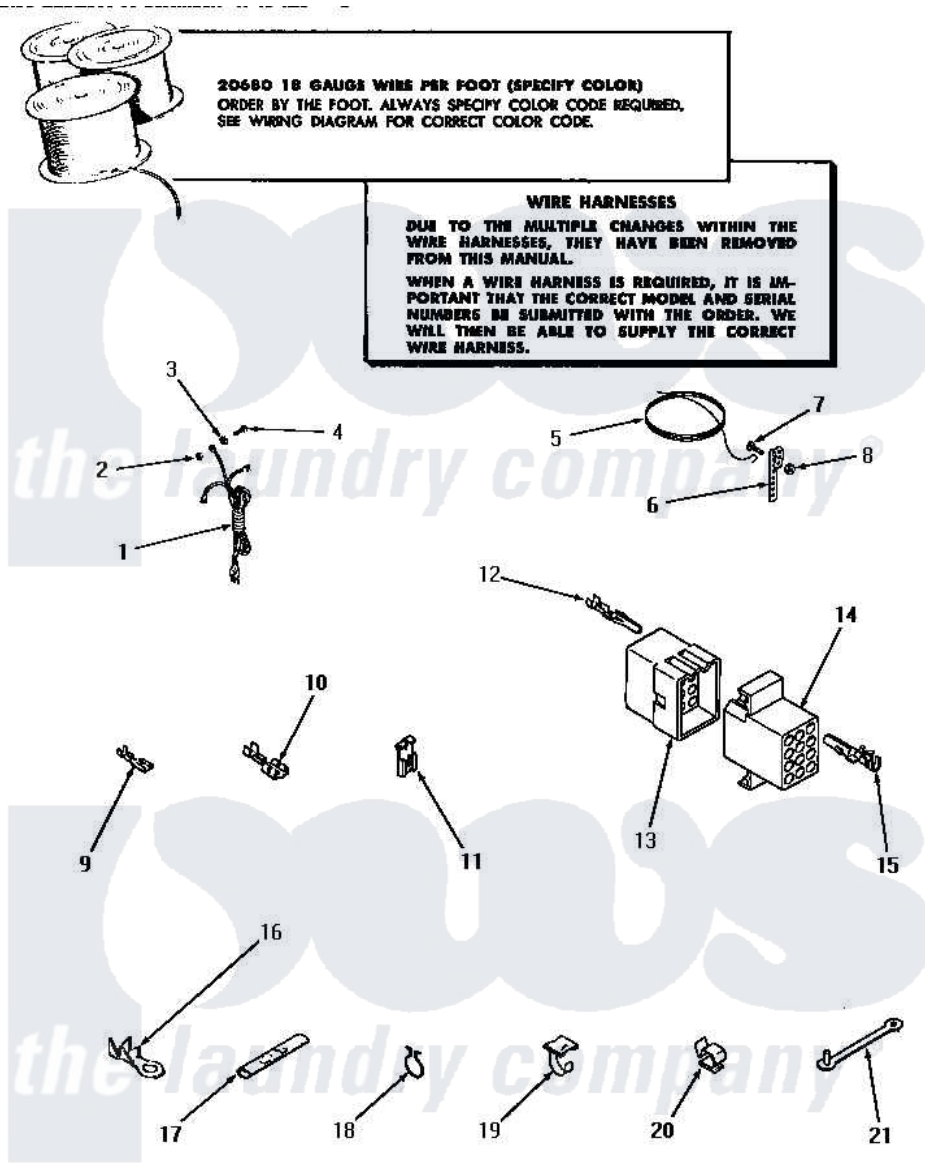

Amana DA6123 20 - POWER CORD, WIRE & TERMINALS

POWER CORD, WIRE AND TERMINALS

Amana [Residential Amana DA6123 Washer Parts](#) Parts Diagram 20 - POWER CORD, WIRE & TERMINALS
 Click on the part number to view part

Item	Original Part Number	Replaced By	Status	Part Description
1	22660		Not Available	POWER CORD AND PLUG
2	03673		Not Available	NUT
3	03815			Lockwasher, No.10 Ext Shk
4	20267			Screw, 10-24 X 3/8 Round
5	Y21429		Not Available	GROUND WIRE
6	21430		Not Available	STRAP,GROUND
7	21431		Not Available	ROUND HEAD SCREW
8	Y20276		Not Available	NUT
9	00112			Terminal, Spade-3/16 Fe
10	Y00119		Not Available	SPADE TERMINAL(18 GAUGE) (1/4 INCH-(1) 18 GAUGE WIRE)
11	Y00120			Terminal, Flag-1/4 Fema
12	Y00116			Terminal, Pin-Male
13	23041			Plug, 6 Circuit
"	23040			Plug-3 Circuit
"	23033			Plug, 9 Circuit

"	23035	Not Available	PLUG,12 CIRCUIT
"	23037		Plug, 15 Circuit
14	23038	Not Available	RECEPTACLE,15 CIRCUIT
"	23036		Receptacle, 12 Circuit
"	23039	697780	Receptacle,
"	23042	Not Available	RECEPTACLE
"	Y23034	26163	Receptacle, 9 Circuit
15	Y00117	5011-XX	093 Female Socket
16	00110		No.10 18 Gauge Wire
17	21091	Not Available	CONNECTOR TWO 1/4 INCH MALE
18	51291		Clip, Wire
19	21793	Not Available	CABLE CLIP
20	21036		Clip, Cable
21	22837	Not Available	STRAP,WIRE