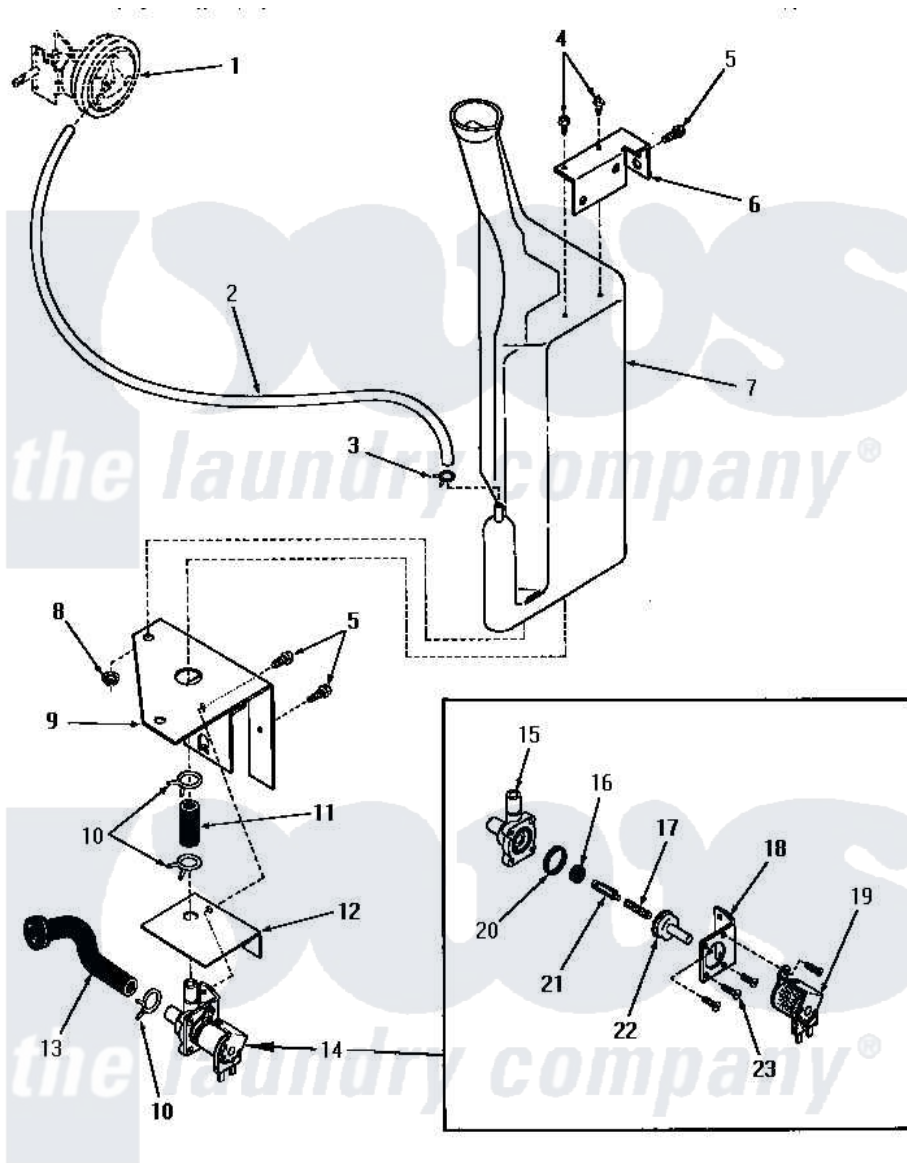

Amana DA6123 21 - RESERVOIR & DRAIN VALVE

RESERVOIR AND DRAIN VALVE
(Through Serial Nos. 5536D39 and 234J7952)

Amana [Residential Amana DA6123 Washer Parts](#) Parts Diagram 21 - RESERVOIR & DRAIN VALVE
Click on the part number to view part

Item	Original Part Number	Replaced By	Status	Part Description
1	Y00000000		Not Available	SEE NOTE PRESSURE SWITCH
2	24444		Not Available	NO LONGER AVAILABLE
3	Y22294	596669		Clamp, Manifold
4	52150	489464		Screw
5	51784		Not Available	SCREW,10B-16 X 1/2 HEX
6	24394		Not Available	UPPER BRACKET
7	24430		Not Available	RESERVOIR
8	24441		Not Available	WIRING DIAGRAM
9	24393		Not Available	LOWER BRACKET
10	80479		Not Available	HOSE CLAMP
11	24440		Not Available	CODE J
12	25044		Not Available	SOLENOID SHIELD
13	24437		Not Available	HOSE
14	24438	68136-47		Shelf Trim
15	24438G		Not Available	BODY
16	24438F		Not Available	SEAL

17	24438C	Not Available	SPRING
18	24438H	Not Available	MOUNTING BRACKET
19	24438A	Not Available	SOLENOID
20	24438E	Not Available	GASKET
21	24438D	Not Available	ARMATURE
22	24438B	Not Available	GUIDE,ARMATURE
23	21561G	Not Available	ROUND HEAD SCREW