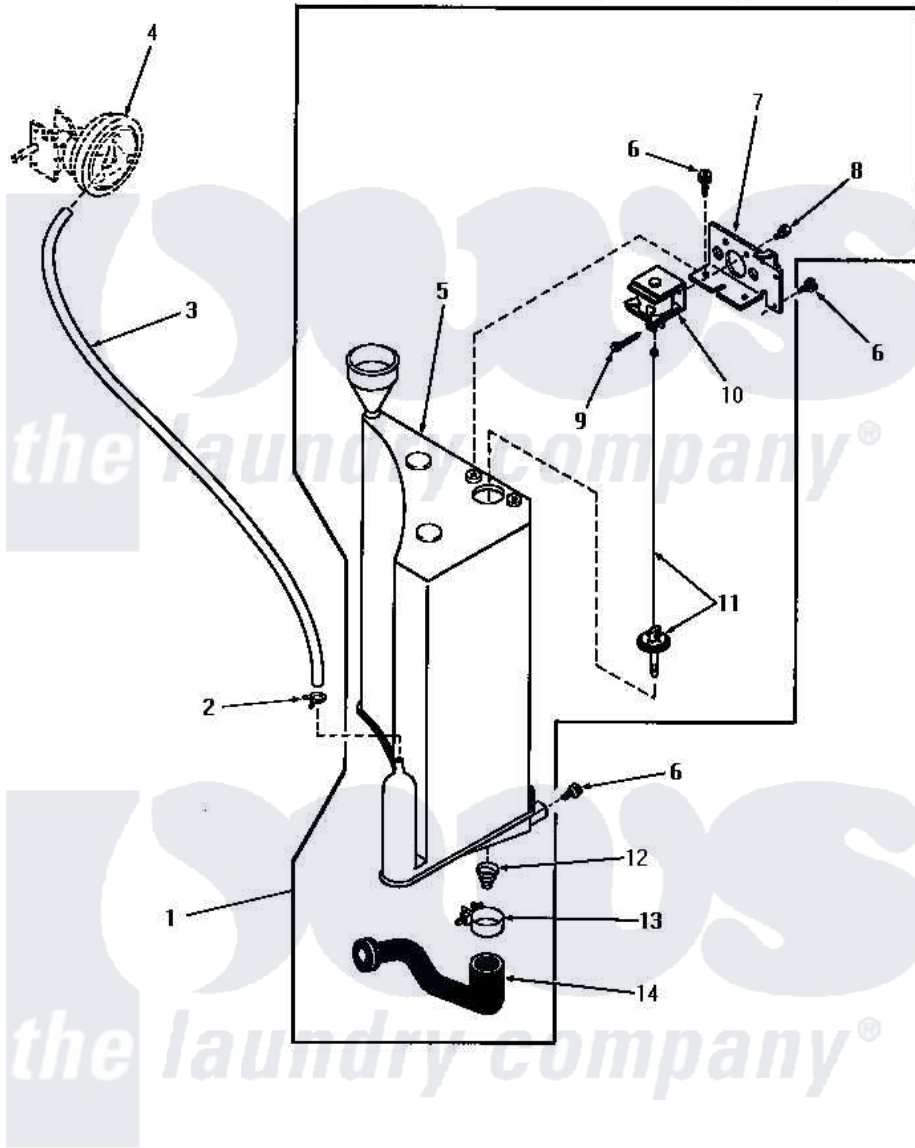

Amana DA6123 22 - RESERVOIR & DRAIN VALVE

RESERVOIR AND DRAIN VALVE (Starting Serial Nos. 5556D40 and 234J7953)

Amana [Residential Amana DA6123 Washer Parts](#) Parts Diagram 22 - RESERVOIR & DRAIN VALVE
Click on the part number to view part

Item	Original Part Number	Replaced By	Status	Part Description
1	26003			Assembly, Pressure Tank-Com
2	Y22294	596669		Clamp, Manifold
3	24444		Not Available	NO LONGER AVAILABLE
4	Y00000000		Not Available	SEE NOTE PRESSURE SWITCH
5	25993		Not Available	RESERVOIR
6	51784		Not Available	SCREW,10B-16 X 1/2 HEX
7	Y26000		Not Available	BRACKET
8	Y03950			Screw, 10-32 x 5/16 Sems
9	20248			Pin, Cotter
10	25999		Not Available	SOLENOID,DRAIN VALVE
11	26244			Assembly, Plunger-Drain Val
12	25997		Not Available	SPRING,DRAIN VALVE
13	20824		Not Available	HOSE CLAMP
14	25998			Hose, Drain-Pressure Ta