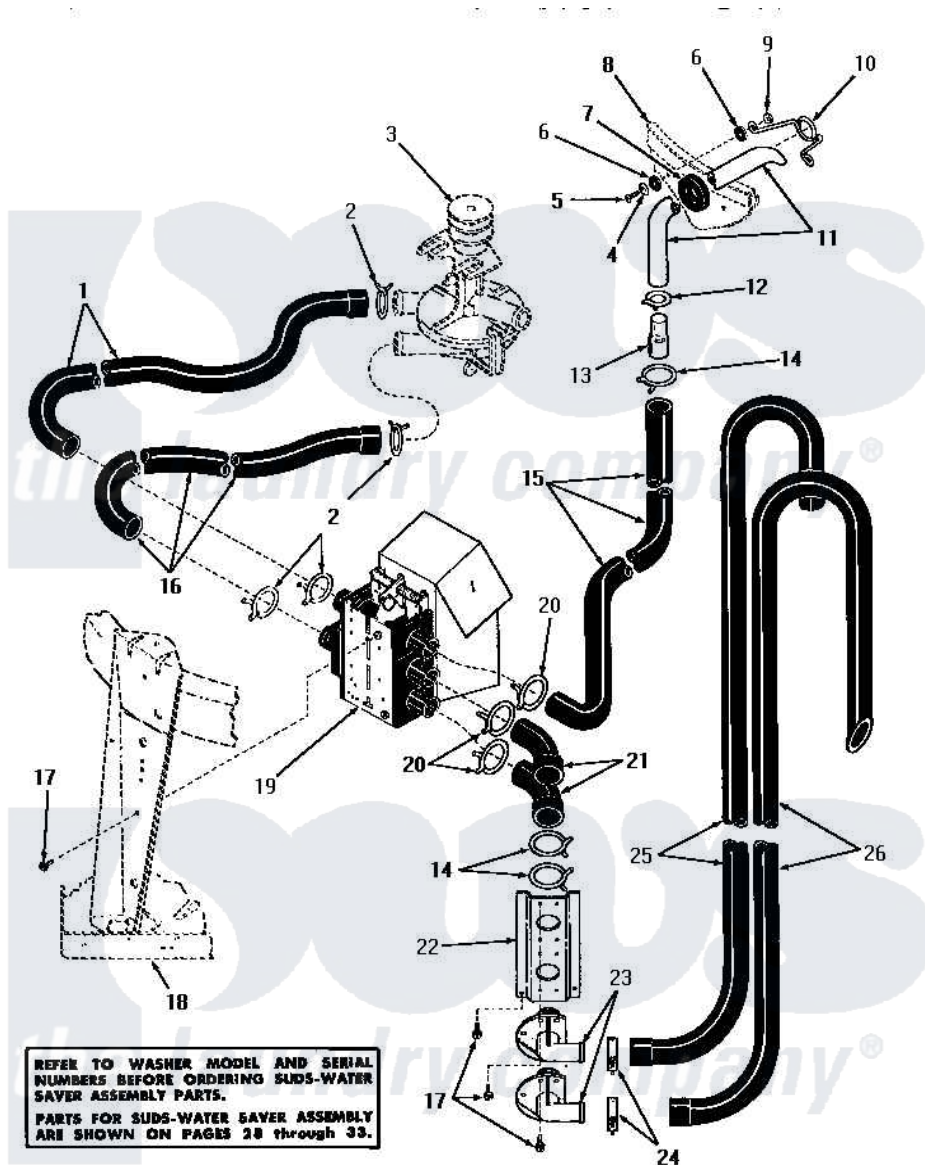

Amana DA6123 23 - SUDS-WATER SAVER ASSY

SUDS-WATER SAVER ASSEMBLY
(Through Serial No. 21E23497)

Amana [Residential Amana DA6123 Washer Parts](#) Parts Diagram 23 - SUDS-WATER SAVER ASSY
Click on the part number to view part

Item	Original Part Number	Replaced By	Status	Part Description
1	24576		Not Available	WIRING DIAGRAM
2	20210		Not Available	NO LONGER AVAILABLE
3	Y00000000		Not Available	SEE NOTE PUMP ASSEMBLY
4	20492	M0270504		Washer
5	21081			Screw, 10-24 X 1/2 RD H
6	02928		Not Available	WASHER
7	20118		Not Available	GROMMET,1982 INV
8	Y00000000		Not Available	SEE NOTE DRAIN TUB
9	21080		Not Available	NUT
10	22355		Not Available	RETURN HOSE SUPPORT
11	22356	WR71X10754		Shelf Front All White 22356 I
12	Y22671		Not Available	HOSE CLAMP
13	21086		Not Available	CODE J
14	Y03698		Not Available	CLAMP xREPLACE
15	24581		Not Available	VALVE OUTLET RETURN HOSE

16	24575	Not Available	NO LONGER AVAILABLE
17	51784	Not Available	SCREW,10B-16 X 1/2 HEX
18	Y00000000	Not Available	SEE NOTE CHASSIS
19	25053	Not Available	SUDS-WATER SAVER VALVE ASSEMBL
20	21372	21-372	Sampling Tube
21	24574	Not Available	WIRING DIAGRAM
22	23560	Not Available	BRACKET
23	23553	Not Available	ELBOW,DRAIN HOSE-PLAST
24	20211	285655	Clamp, Hose
25	20240		Hose, M/F 29219
26	22627	33-7806N	Seal Assembly