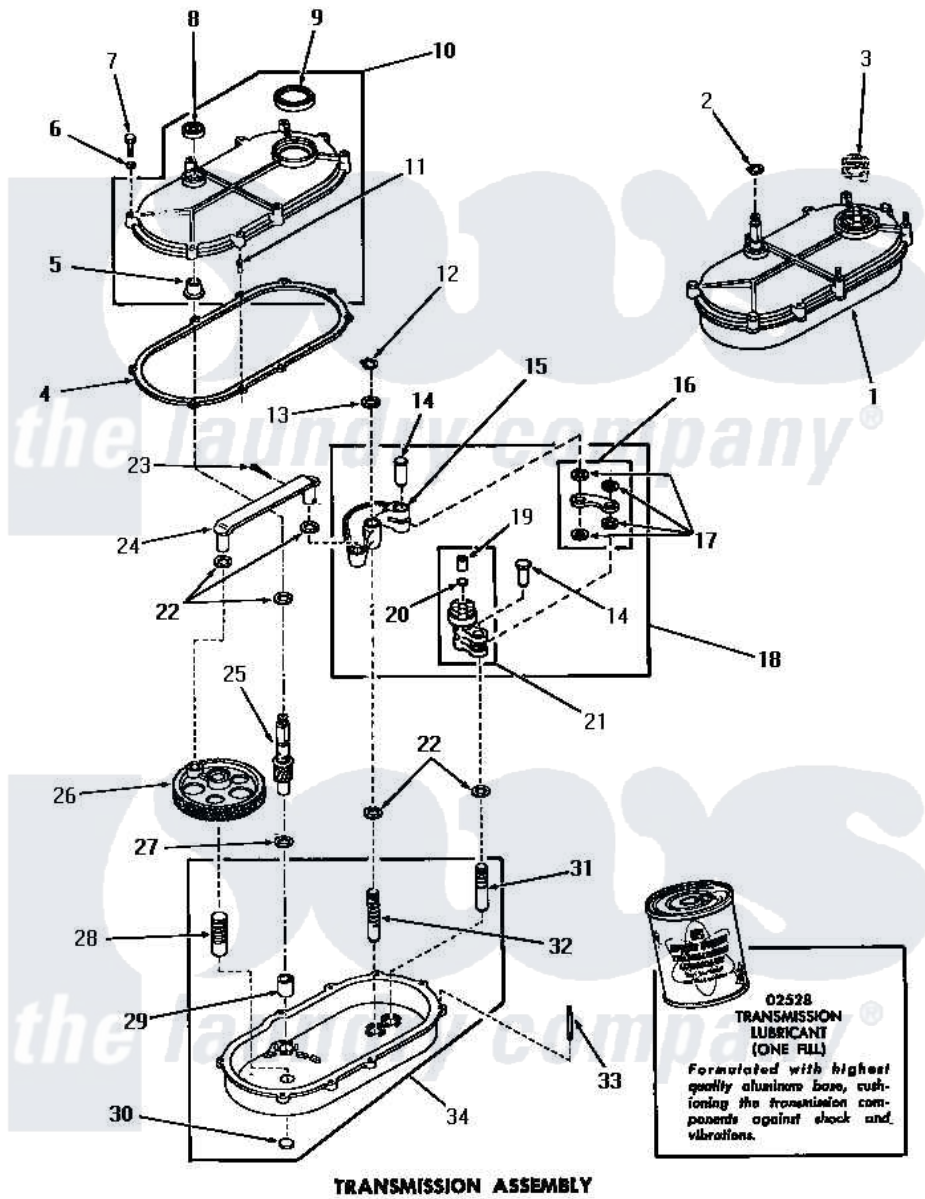

Amana DA6123 24 - TRANSMISSION ASSY

TRANSMISSION ASSEMBLY

Amana [Residential Amana DA6123 Washer Parts](#) Parts Diagram 24 - TRANSMISSION ASSY
 Click on the part number to view part

Item	Original Part Number	Replaced By	Status	Part Description
1	23828			Assembly, Transmission
2	23751			Ring, Retaining
3	Y00000000		Not Available	SEE NOTE SHIFT CLUTCH
4	20059			Gasket
5	20082			Bearing
6	03189			LoCkwasher, 1/4 Std-C P
7	20257		Not Available	SCREW, 1/4-20 X 1-1/4 H
8	20200			Seal
9	20199			Seal
10	20216		Not Available	ASSY, TRANSMISSION COVE
11	20197		Not Available	DOWEL PIN
12	23751			Ring, Retaining
13	20212	35092		Washer, 3628id X 1.00 X .056
14	01690			Pin, Link
15	05005	05005P		Assembly
16	Y04999		Not Available	LINK

17	20212	35092	Washer, 3628id X 1.00 X .056
18	20220		Assembly, Rocker Arm
19	01711	Not Available	BEARING
20	Y02479		Disc, Expansion
21	20219	30927P	Assembly Clutch Arm
22	01791		Washer, .626 X 1.125 X1
23	02578		Pin, Cotter
24	03969	03969P	Rod Connecting
25	23645		Pinion
26	02175	Not Available	GEAR,CRANK
27	20198	41813	Csa 20198 20 4w 19 Deg Cc
28	03477	Not Available	PIN
29	01993		Bearing, 7/8odx5/8id
30	Y02769		Disc
31	01688	Not Available	PIN
32	24817	Not Available	PIN,ROCKER ARM
33	20155	Not Available	STUD,DOUBLE END 1/4-20
34	23927	Not Available	ASSY,TRANSMISSION xREPLACE
NI	02528	02528P	Grease Transmission Mobil 209