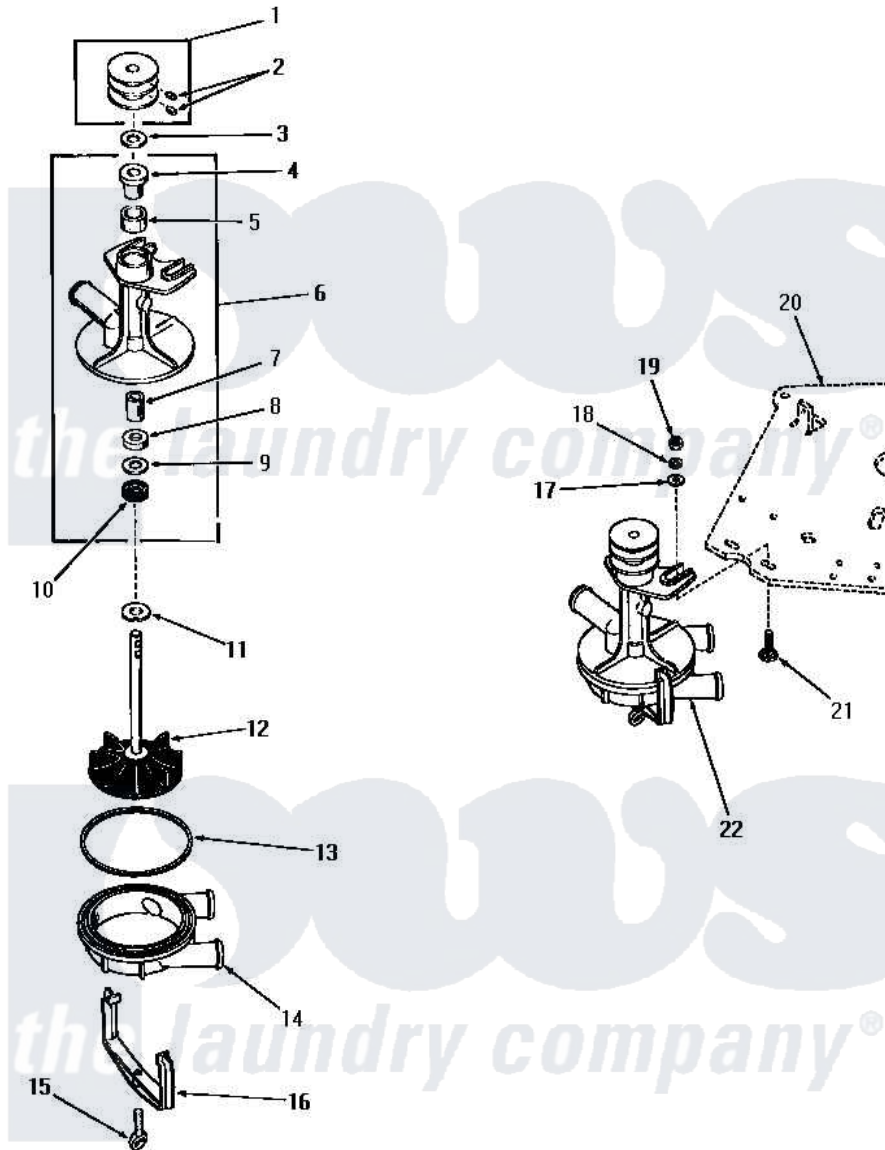

Amana DA6191 01 - 23907 & 24304 PUMP ASSEMBLIES

23907 AND 24304 PUMP ASSEMBLIES

Amana [Residential Amana DA6191 Washer Parts](#) Parts Diagram 01 - 23907 & 24304 PUMP ASSEMBLIES
Click on the part number to view part

Item	Original Part Number	Replaced By	Status	Part Description
1	23902		Not Available	ASSY,PULLEY
2	23960		Not Available	SCREW,1/4-20 X5/16 HEX
3	23897		Not Available	WASHER,.566IDX1.00ODX1
4	23882		Not Available	BEARING
5	26478			Wick
6	23901		Not Available	ASSY,PUMP BODY
7	23883		Not Available	BEARING
8	23885		Not Available	WASHER,8/16IDX1.00ODX.
9	23887		Not Available	WASHER,37/64IDX63/64OD
10	23900			Seal
11	23886		Not Available	WASHER,.578IDX1.25ODX1
12	23898			Assembly, Impeller
13	23892		Not Available	GASKET
14	23877		Not Available	BOTTOM,PUMP
15	20161			Screw, 5/16-18 X 1-1/16
16	23879			Clamp, Pump