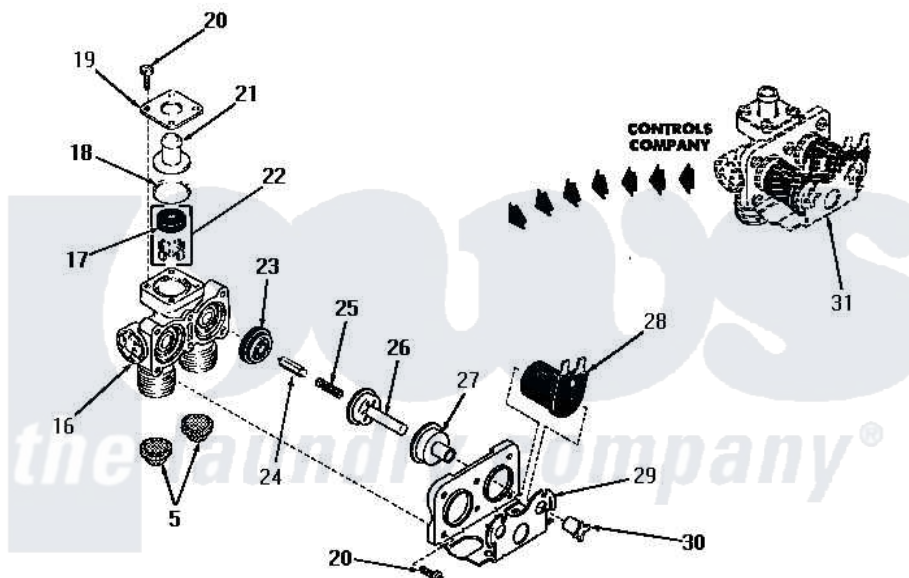

Amana DA6191 02 - 24596 & 24597 MIXING VALVE ASSEMBLIES

24596 and 24597 MIXING VALVE ASSEMBLIES

Amana [Residential Amana DA6191 Washer Parts](#) Parts Diagram 02 - 24596 & 24597 MIXING VALVE ASSEMBLIES
 Click on the part number to view part

Item	Original Part Number	Replaced By	Status	Part Description
1	20678		Not Available	BODY, VALVE
2	23224G		Not Available	DIFFUSER
3	21187C		Not Available	REGULATOR, FLOW
"	23224C			Regulator, Flow
4	21561D		Not Available	PLUG
5	20181-0		Not Available	INLET SCREEN
6	23224F		Not Available	DIAPHRAGM
7	23224D			Armature
8	23224E		Not Available	SPRING
9	23224B		Not Available	GUIDE
10	21561E		Not Available	MOUNTING BRACKET
11	21561G		Not Available	ROUND HEAD SCREW
12	21714A		Not Available	SOLENOID
13	Y00000000		Not Available	SEE NOTE MIXING VALVE ASSEMBLY
14	20241	EZ20241		20 x 24 x 1 Filter 1 Metal Side
15	20290	Y013783		Washer, Inlet Hose

16	24596Q	Not Available	VALVE BODY
17	Y00000000	Not Available	SEE NOTE INSTALL WITH CONCAVE SURFACE DOWN TOWARD VALVE BODY
18	24596L	Not Available	OUTLET FITTING GASKET
19	24596N	Not Available	OUTLET FITTING PLATE
20	24596P	Not Available	SCREW
21	24596M	Not Available	OUTLET FITTING
22	24596J	Not Available	REGULATOR, FLOW
"	24597J	Not Available	FLOW REGULATOR
23	24596H	Not Available	DIAPHRAGM
24	24596G	Not Available	ARMATURE
25	24596F	Not Available	SPRING
26	24596E	Not Available	GUIDE
27	24596D	Not Available	GUIDE SLEEVE
28	24596A	Not Available	SOLENOID
29	24596C	Not Available	MOUNTING BRACKET
30	24596B	Not Available	SOLENOID SLEEVE
31	Y00000000	Not Available	SEE NOTE MIXING VALVE ASSEMBLY