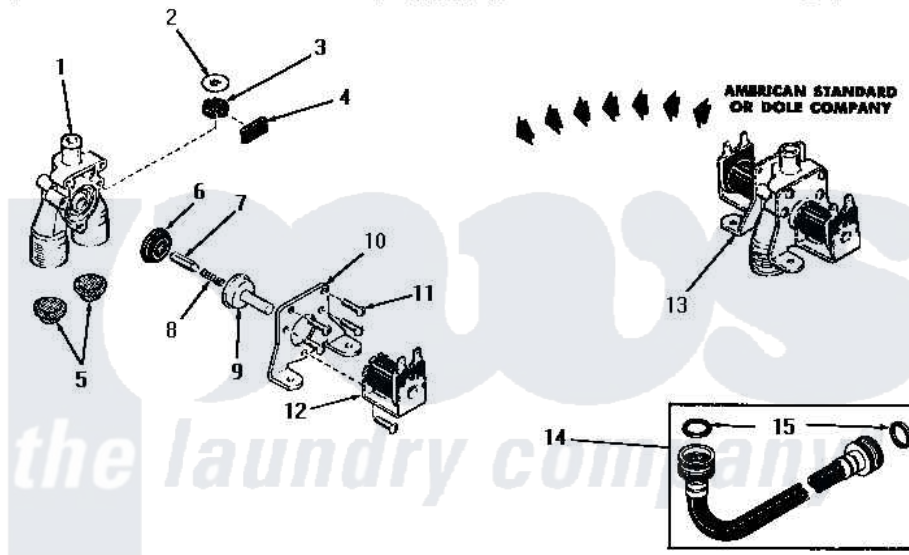

Amana DA6191 02 - 24596 & 24597 MIXING VALVE ASSEMBLIES

24596 and 24597 MIXING VALVE ASSEMBLIES

Amana [Residential Amana DA6191 Washer Parts](#) Parts Diagram 02 - 24596 & 24597 MIXING VALVE ASSEMBLIES
 Click on the part number to view part

Item	Original Part Number	Replaced By	Status	Part Description
1	20678		Not Available	BODY, VALVE
2	23224G		Not Available	DIFFUSER
3	21187C		Not Available	REGULATOR, FLOW
"	23224C			Regulator, Flow
4	21561D		Not Available	PLUG
5	20181-0		Not Available	INLET SCREEN
6	23224F		Not Available	DIAPHRAGM
7	23224D			Armature
8	23224E		Not Available	SPRING
9	23224B		Not Available	GUIDE
10	21561E		Not Available	MOUNTING BRACKET
11	21561G		Not Available	ROUND HEAD SCREW
12	21714A		Not Available	SOLENOID
13	Y00000000		Not Available	SEE NOTE MIXING VALVE ASSEMBLY
14	20241	EZ20241		20 x 24 x 1 Filter 1 Metal Side
15	20290	Y013783		Washer, Inlet Hose

16	24596Q	Not Available	VALVE BODY
17	Y00000000	Not Available	SEE NOTE INSTALL WITH CONCAVE SURFACE DOWN TOWARD VALVE BODY
18	24596L	Not Available	OUTLET FITTING GASKET
19	24596N	Not Available	OUTLET FITTING PLATE
20	24596P	Not Available	SCREW
21	24596M	Not Available	OUTLET FITTING
22	24596J	Not Available	REGULATOR, FLOW
"	24597J	Not Available	FLOW REGULATOR
23	24596H	Not Available	DIAPHRAGM
24	24596G	Not Available	ARMATURE
25	24596F	Not Available	SPRING
26	24596E	Not Available	GUIDE
27	24596D	Not Available	GUIDE SLEEVE
28	24596A	Not Available	SOLENOID
29	24596C	Not Available	MOUNTING BRACKET
30	24596B	Not Available	SOLENOID SLEEVE
31	Y00000000	Not Available	SEE NOTE MIXING VALVE ASSEMBLY