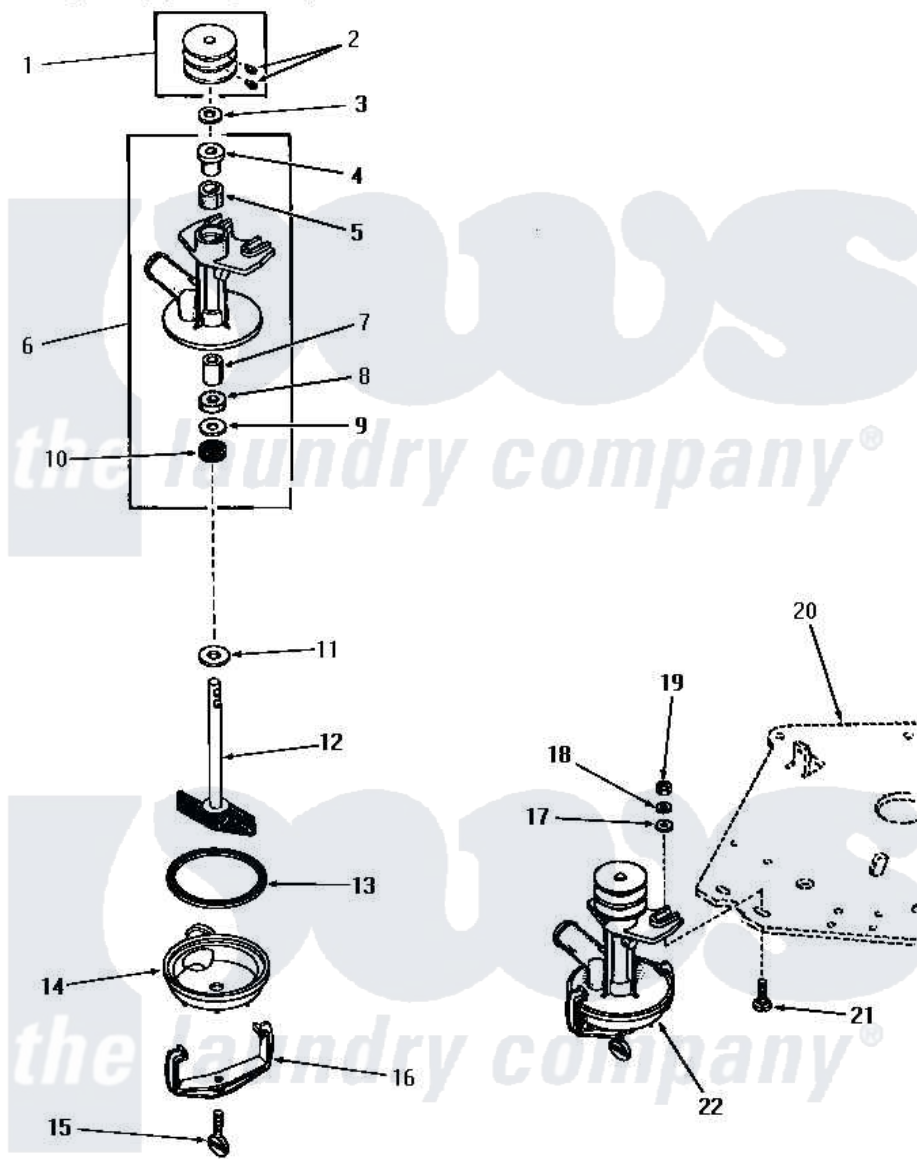

# Amana DA6191 03 - 25178 PUMP ASSY

**25178 PUMP ASSEMBLY**

Amana [Residential Amana DA6191 Washer Parts](#) Parts Diagram 03 - 25178 PUMP ASSY  
 Click on the part number to view part

Item	Original Part Number	Replaced By	Status	Part Description
1	23770		Not Available	ASSY,PULLEY
2	<a href="#">02771</a>			Screw, 1/4-20 x 3/8 Hex S
3	<a href="#">20098</a>			Washer, .440idx7/8odx1/
4	<a href="#">20072</a>			Bearing
5	<a href="#">26479</a>			Wick
6	20763		Not Available	PUMP BODY
7	<a href="#">20071</a>			Bearing
8	<a href="#">20094</a>			Packing Material
9	<a href="#">20093</a>			Washer, 29/64 ID x 63/64 OD
10	<a href="#">20095</a>			Seal
11	<a href="#">20099</a>			Washer, .440idx1.125odx
12	04372		Not Available	ASSY,IMPELLER
13	20097		Not Available	GASKET
14	04316		Not Available	BOTTOM,PUMP
15	<a href="#">20161</a>			Screw, 5/16-18 X 1-1/16
16	<a href="#">20066</a>			Clamp, Pump

17	<a href="#">20176</a>		Washer, .2656 ID x 9/16 OD
18	<a href="#">03189</a>		LoCkwasher, 1/4 Std-C P
19	20275	<a href="#">27001225</a>	Nut, Jam Mid Lock 1/4-20
20	Y00000000	Not Available	SEE NOTE MOUNTING PLATE
21	<a href="#">24390</a>		Bolt
22	25178	Not Available	ASSY,PUMP