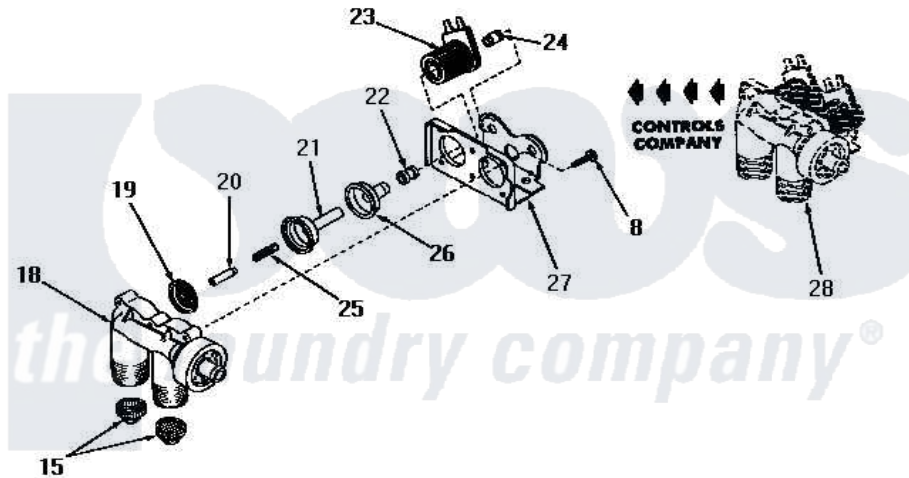

# Amana DA6191 04 - 25832 & 25833 MIXING VALVE ASSEMBLIES

## 25832 and 25833 MIXING VALVE ASSEMBLIES

Amana [Residential Amana DA6191 Washer Parts](#) Parts Diagram 04 - 25832 & 25833 MIXING VALVE ASSEMBLIES

[Click on the part number to view part](#)

Item	Original Part Number	Replaced By	Status	Part Description
1	<a href="#">24125</a>			Body, Valve
2	24134		Not Available	DIAPHRAGM
3	24132		Not Available	ARMATURE
4	24131		Not Available	SPRING
5	24129		Not Available	SLEEVE, SHORT
6	24126	<a href="#">33930</a>		Valve, Mixing
7	24128		Not Available	SLEEVE, LONG
8	25817C		Not Available	SCREW
9	Y00000000		Not Available	SEE NOTE MIXING VALVE ASSEMBLY
10	Y24127		Not Available	MOUNTING BRACKET
11	<a href="#">24130</a>			Guide, Armature
12	Y24135		Not Available	PLUG, FLOW REGULATOR
13	23224G		Not Available	DIFFUSER
14	<a href="#">23224C</a>			Regulator, Flow
"	21187C		Not Available	REGULATOR, FLOW
15	24122	<a href="#">22002960</a>		Strainer, Washer Inlet

16	20241	<a href="#">EZ20241</a>	20 x 24 x 1 Filter 1 Metal Side
17	20290	<a href="#">Y013783</a>	Washer, Inlet Hose
18	24123	Not Available	VALVE BODY
"	Y24124	Not Available	VALVE BODY
19	25817K	Not Available	DIAPHRAGM
20	25817H	Not Available	ARMATURE
21	25817F	Not Available	ARMATURE GUIDE
22	25817D	Not Available	SLEEVE ADAPTER
23	24596A	Not Available	SOLENOID
24	25817M	Not Available	SOLENOID PLUG
25	25817G	Not Available	SPRING
26	25817E	Not Available	SLEEVE, GUIDE xREPLACE
27	25817B	Not Available	MOUNTING BRACKET
28	Y00000000	Not Available	SEE NOTE MIXING VALVE ASSEMBLY