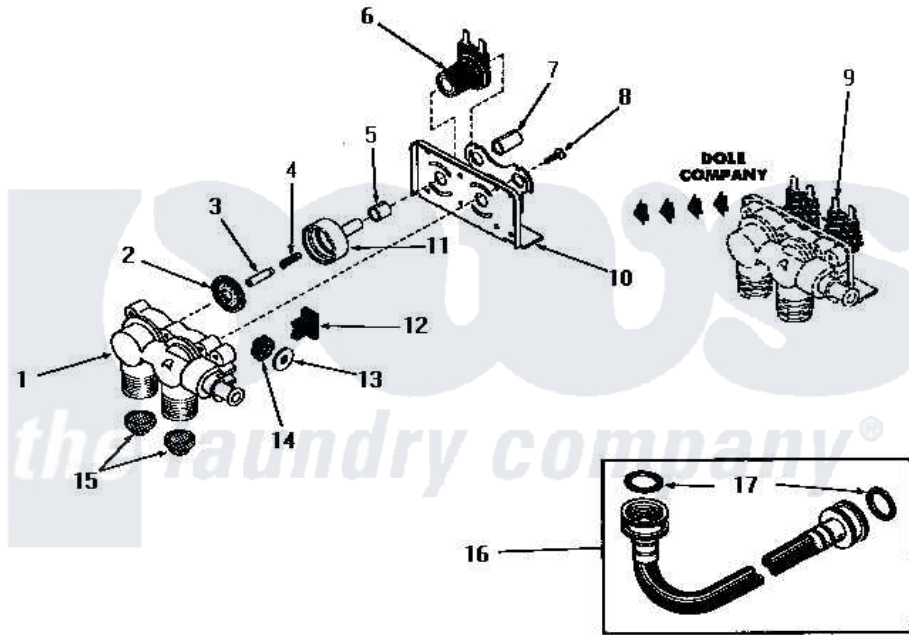

# Amana DA6191 04 - 25832 & 25833 MIXING VALVE ASSEMBLIES

## 25832 and 25833 MIXING VALVE ASSEMBLIES

Amana [Residential Amana DA6191 Washer Parts](#) Parts Diagram 04 - 25832 & 25833 MIXING VALVE ASSEMBLIES

[Click on the part number to view part](#)

Item	Original Part Number	Replaced By	Status	Part Description
1	<a href="#">24125</a>			Body, Valve
2	24134		Not Available	DIAPHRAGM
3	24132		Not Available	ARMATURE
4	24131		Not Available	SPRING
5	24129		Not Available	SLEEVE, SHORT
6	24126	<a href="#">33930</a>		Valve, Mixing
7	24128		Not Available	SLEEVE, LONG
8	25817C		Not Available	SCREW
9	Y00000000		Not Available	SEE NOTE MIXING VALVE ASSEMBLY
10	Y24127		Not Available	MOUNTING BRACKET
11	<a href="#">24130</a>			Guide, Armature
12	Y24135		Not Available	PLUG, FLOW REGULATOR
13	23224G		Not Available	DIFFUSER
14	<a href="#">23224C</a>			Regulator, Flow
"	21187C		Not Available	REGULATOR, FLOW
15	24122	<a href="#">22002960</a>		Strainer, Washer Inlet

16	20241	<a href="#">EZ20241</a>	20 x 24 x 1 Filter 1 Metal Side
17	20290	<a href="#">Y013783</a>	Washer, Inlet Hose
18	24123	Not Available	VALVE BODY
"	Y24124	Not Available	VALVE BODY
19	25817K	Not Available	DIAPHRAGM
20	25817H	Not Available	ARMATURE
21	25817F	Not Available	ARMATURE GUIDE
22	25817D	Not Available	SLEEVE ADAPTER
23	24596A	Not Available	SOLENOID
24	25817M	Not Available	SOLENOID PLUG
25	25817G	Not Available	SPRING
26	25817E	Not Available	SLEEVE, GUIDE xREPLACE
27	25817B	Not Available	MOUNTING BRACKET
28	Y00000000	Not Available	SEE NOTE MIXING VALVE ASSEMBLY