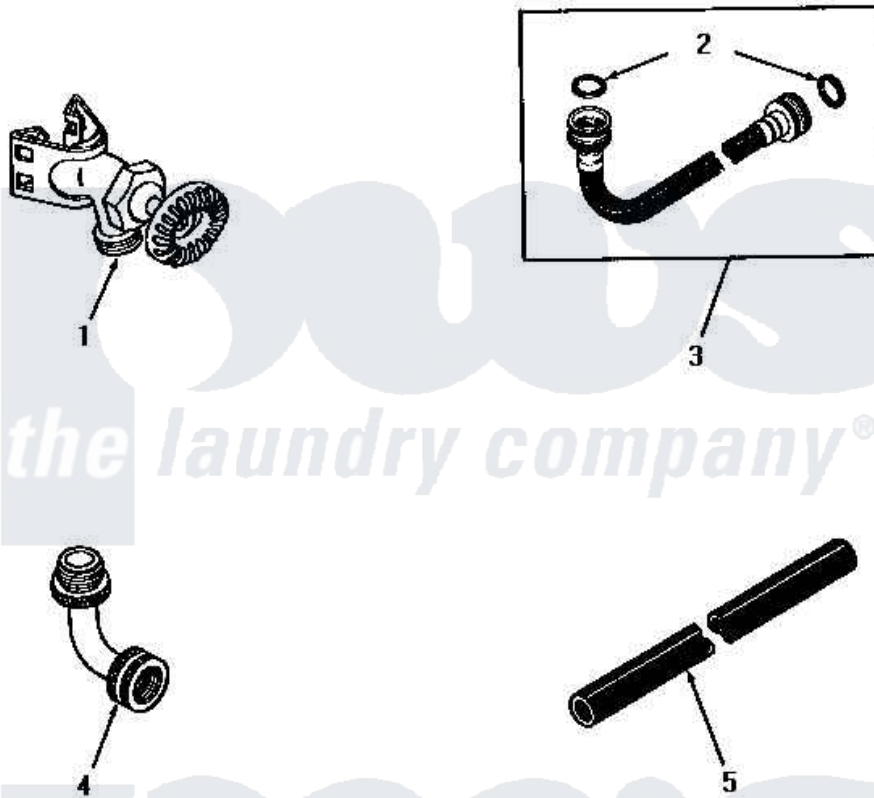

# Amana DA6191 05 - ACCESSORIES

**258P3 CAPACITOR KIT**  
 Use on automatic washers, with reversing motors, that are located in areas where low voltage exists. This kit will help eliminate motor burn outs.

Amana [Residential Amana DA6191 Washer Parts](#) Parts Diagram 05 - ACCESSORIES  
 Click on the part number to view part

Item	Original Part Number	Replaced By	Status	Part Description
1	20655		Not Available	SADDLE FAUCETS, PAIR
2	20290	<a href="#">Y013783</a>		Washer, Inlet Hose
3	20618	<a href="#">21001467</a>		Hose- 10'
"	20617		Not Available	HOSE, INLET (8 FT)
4	20656		Not Available	90 DEGREE INLET ELBOW
5	20616		Not Available	EXTENSION, DRAIN HOSE (1 FT)
NI	258P3		Not Available	KIT,CAPACITOR