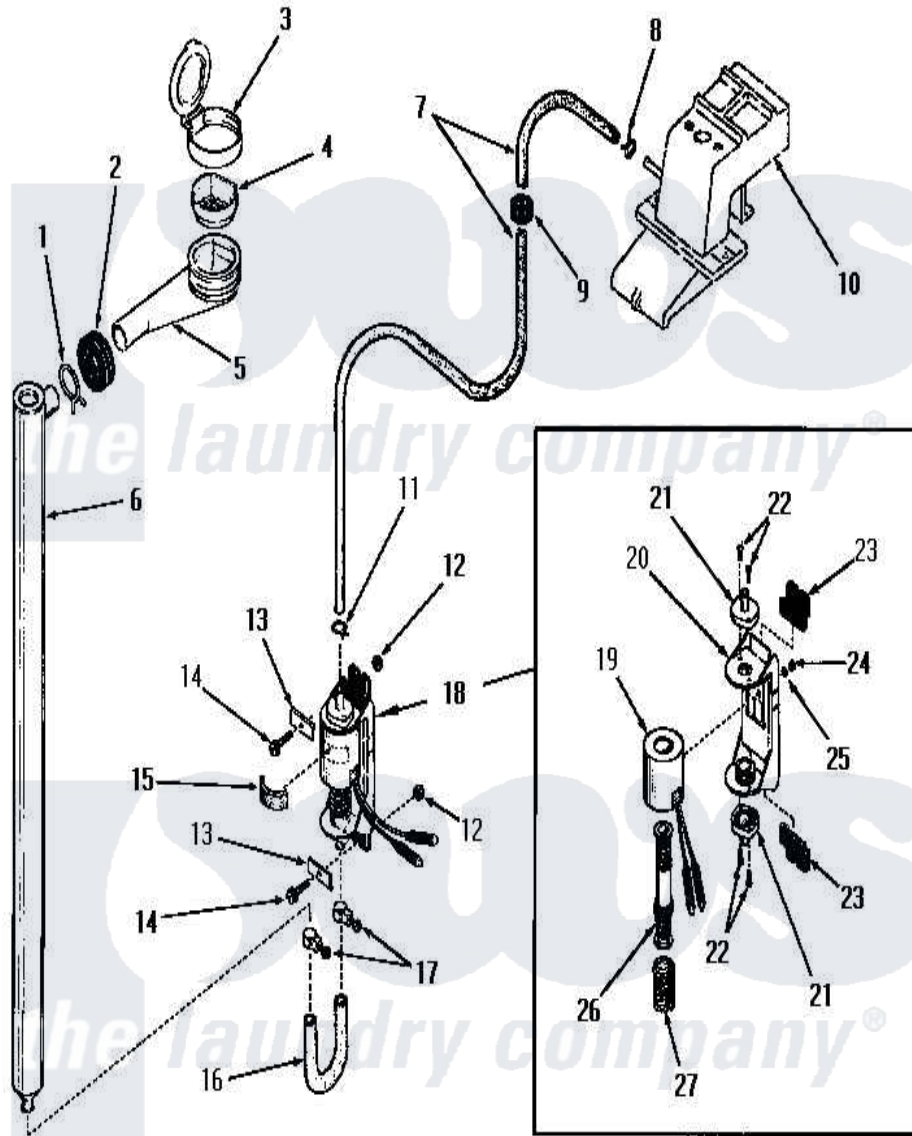

Amana DA6191 08 - BLEACH DISPENSER

BLEACH DISPENSER

Amana [Residential Amana DA6191 Washer Parts](#) Parts Diagram 08 - BLEACH DISPENSER
 Click on the part number to view part

Item	Original Part Number	Replaced By	Status	Part Description
1	Y03640		Not Available	CLAMP
2	20118		Not Available	GROMMET,1982 INV
3	22484		Not Available	BLEACH LID
4	21984			Cover, Dispenser
5	22377		Not Available	DISPENSER xREPLACE
6	22303		Not Available	TUBE,BLEACH
7	22300		Not Available	HOSE
8	23410		Not Available	HOSE CLAMP
9	22299		Not Available	GROMMET
10	Y00000000		Not Available	SEE NOTE WATER INLET
11	22295		Not Available	HOSE CLAMP
12	22001			Nut, 10-24 Nylon Hex BR
13	Y22287		Not Available	BLEACH PUMP BRACKET
14	25989		Not Available	HEX HEAD SCREW
15	25220		Not Available	BUMPER
16	22302		Not Available	HOSE

17	24904	Not Available	CLAMP
18	22337		Pump, Bleach
19	22337B	Not Available	COIL AND FRAME
20	22337A	Not Available	BASE
21	22337E	Not Available	HOSE CONNECTOR
22	51356	Not Available	SCREW,6-32 X 5/16 RD H
23	22337F	Not Available	ISOLATION MOUNT
24	22337G	Not Available	NUT
25	21735	Not Available	LOCKWASHER,No.10 INTSHKP
26	22337C	Not Available	ARMATURE AND VALVE
27	22337D	Not Available	SPRING