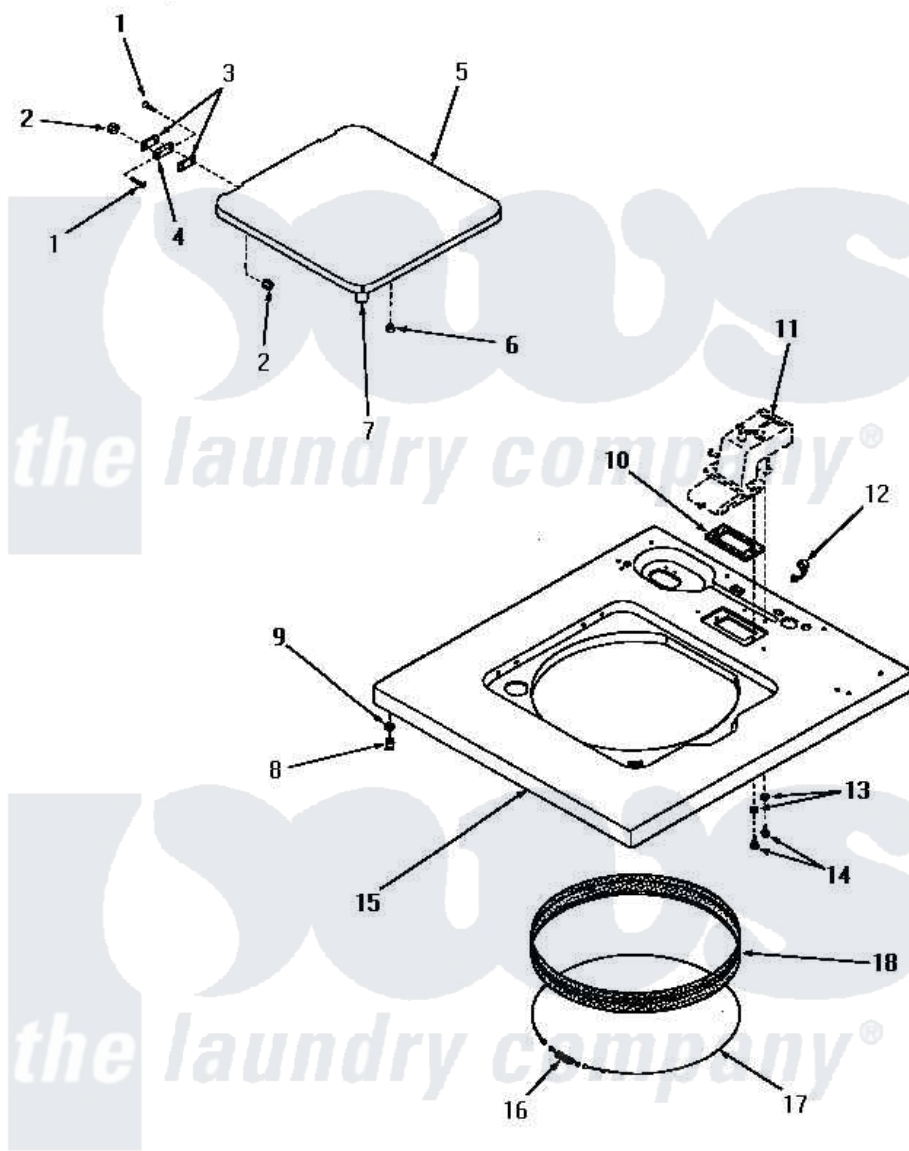

Amana DA6191 10 - CABINET TOP & LOADING DOOR

CABINET TOP AND LOADING DOOR

Amana Residential Amana DA6191 Washer Parts Parts Diagram 10 - CABINET TOP & LOADING DOOR
 Click on the part number to view part

Item	Original Part Number	Replaced By	Status	Part Description
1	22649			Screw, 8-32 X 13/32 FI
2	21752			Nut, 8-32 Hex BriLock
3	21584			Gasket
4	21583			Hinge
5	22271W		Not Available	LOADING DOOR, WHITE
"	22271A		Not Available	LOADING DOOR, AVOCADO
"	22271H		Not Available	LOADING DOOR, HARVEST GOLD
"	22271C		Not Available	LOADING DOOR, COPPERTONE
6	21176			Bumper
7	25217	R0603504		Actuator, Door Switch
8	23007		Not Available	CAGED NUT
9	24861		Not Available	LOCKWASHER,.448X.789SH
10	23255		Not Available	GASKET
11	Y00000000		Not Available	SEE NOTE WATER INLET
12	21603	211881		Grommet, Cord Part Not Used-

12	21903	211001	Gas Models Only
13	20493		Washer, 11/64 ID x 3/8 OD
14	52150	489464	Screw
15	24349A	Not Available	CABINET TOP, AVOCADO
"	25829W	Not Available	CABINET TOP, WHITE
"	24349C	Not Available	CABINET TOP, COPPERTONE
"	25829C	Not Available	CABINET TOP, COPPERTONE
"	25829H	Not Available	CABINET TOP, HARVEST GOLD
"	25829A	Not Available	CABINET TOP, AVOCADO
"	24349W	Not Available	CABINET TOP, W
"	24349H	Not Available	CABINET TOP, HARVEST GOLD
16	20791	Not Available	SPRING
17	22352	Not Available	RETAINER,WIRE
18	25277		Guard, Rim