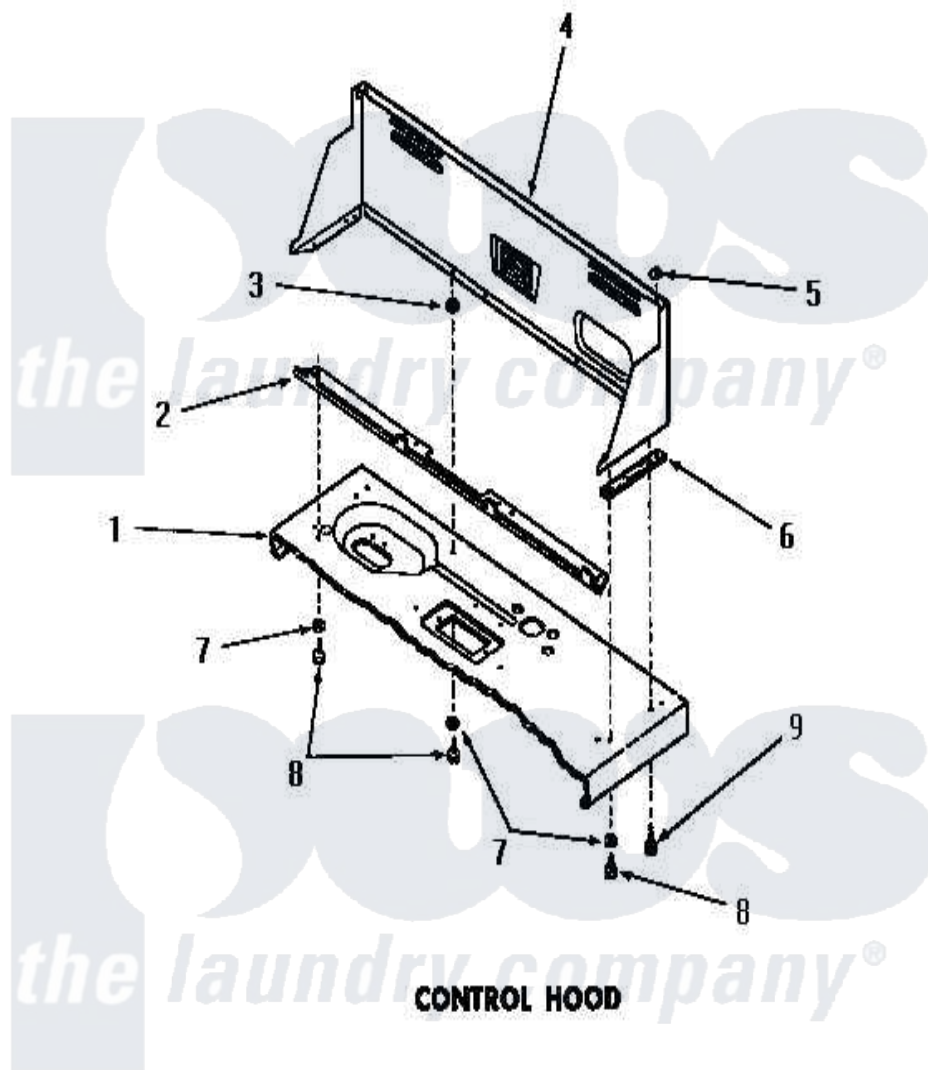

Amana DA6191 11 - CONTROL HOOD

Amana [Residential Amana DA6191 Washer Parts](#) Parts Diagram 11 - CONTROL HOOD
 Click on the part number to view part

Item	Original Part Number	Replaced By	Status	Part Description
1	Y00000000		Not Available	SEE NOTE CABINET TOP
2	23360		Not Available	ANGLE
3	23425		Not Available	WASHER,7/32IDX7/16ODX.
4	24330W		Not Available	CONTROL HOOD, WHITE
"	24330C		Not Available	CONTROL HOOD, COPPERTONE
"	24330H		Not Available	CONTROL HOOD, HARVEST GOLD
"	24330A		Not Available	CONTROL HOOD, AVOCADO
5	24522			Nut, Speed-8ab-18 C1995
6	23028		Not Available	GASKET,CONTROL BOX END
7	20493			Washer, 11/64 ID x 3/8 OD
8	52150	489464		Screw
9	25724		Not Available	HEX HEAD SCREW