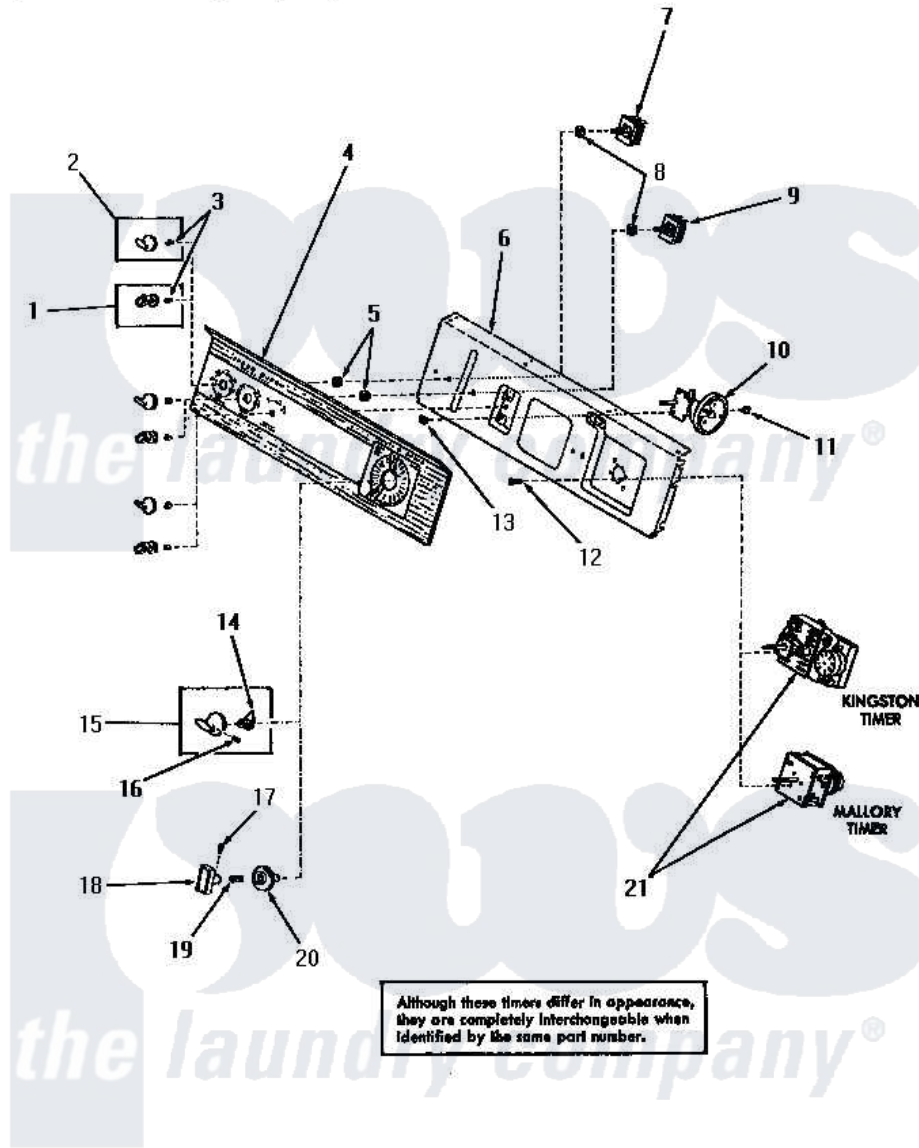

# Amana DA6191 12 - CONTROL PANEL & CONTROLS

## CONTROL PANEL AND CONTROLS

Amana [Residential Amana DA6191 Washer Parts](#) Parts Diagram 12 - CONTROL PANEL & CONTROLS  
 Click on the part number to view part

Item	Original Part Number	Replaced By	Status	Part Description
1	<a href="#">24291</a>			Assembly, Knob
2	23402		Not Available	KNOB,CONTROL
3	23392		Not Available	CLIP FOR 26816 KNOB
4	26283		Not Available	CONTROL PANEL
5	24391		Not Available	KNURLED NUT
6	Y00000000		Not Available	SEE NOTE PANEL SUPPORT PLATE
7	24392		Not Available	SWITCH TEMP
8	<a href="#">91176</a>			Lockwasher, 3/8 Intshkp
9	24431		Not Available	SPEED SWITCH
10	26051		Not Available	SWITCH,PRESSURE
11	23962	<a href="#">W10116760</a>		Screw
12	<a href="#">70212</a>			Screw, 8-32 X 5/32 RD H
13	<a href="#">24522</a>			Nut, Speed-8ab-18 C1995
14	24857		Not Available	INDICATOR
15	24858		Not Available	ASSY,KNOB-TIMER
16	25285		Not Available	SETSCREW

17	<a href="#">26318</a>		Screw, 8-32 X 1/4 Set S
18	26321	Not Available	TIMER KNOB
19	<a href="#">26319</a>		Spring
20	26326	Not Available	TIMER KNOB INDICATOR
21	26324	Not Available	TIMER
"	24756	Not Available	TIMER