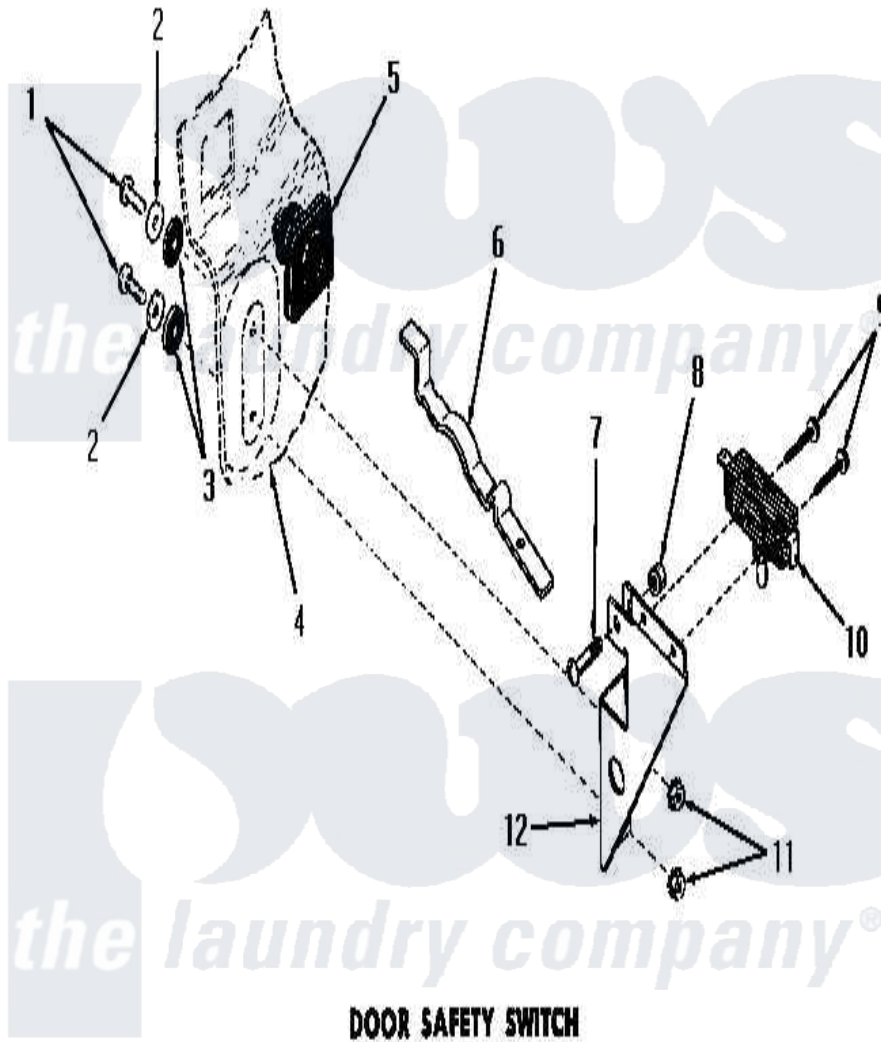

Amana DA6191 14 - DOOR SAFETY SWITCH

DOOR SAFETY SWITCH

Amana [Residential Amana DA6191 Washer Parts](#) Parts Diagram 14 - DOOR SAFETY SWITCH
 Click on the part number to view part

Item	Original Part Number	Replaced By	Status	Part Description
1	21081			Screw, 10-24 X 1/2 RD H
2	20492	M0270504		Washer
3	02928		Not Available	WASHER
4	Y00000000		Not Available	SEE NOTE DRAIN TUB
5	23591			Diaphragm
6	23592		Not Available	ARM
7	Y02370		Not Available	SCREW, 10-24X15/16 HEX
8	22001			Nut, 10-24 Nylon Hex BR
9	51783			Screw, 6b-20 X 7/8 HeX
10	23540		Not Available	SWITCH
11	23951	M0282009		Nut
12	22783		Not Available	BRACKET