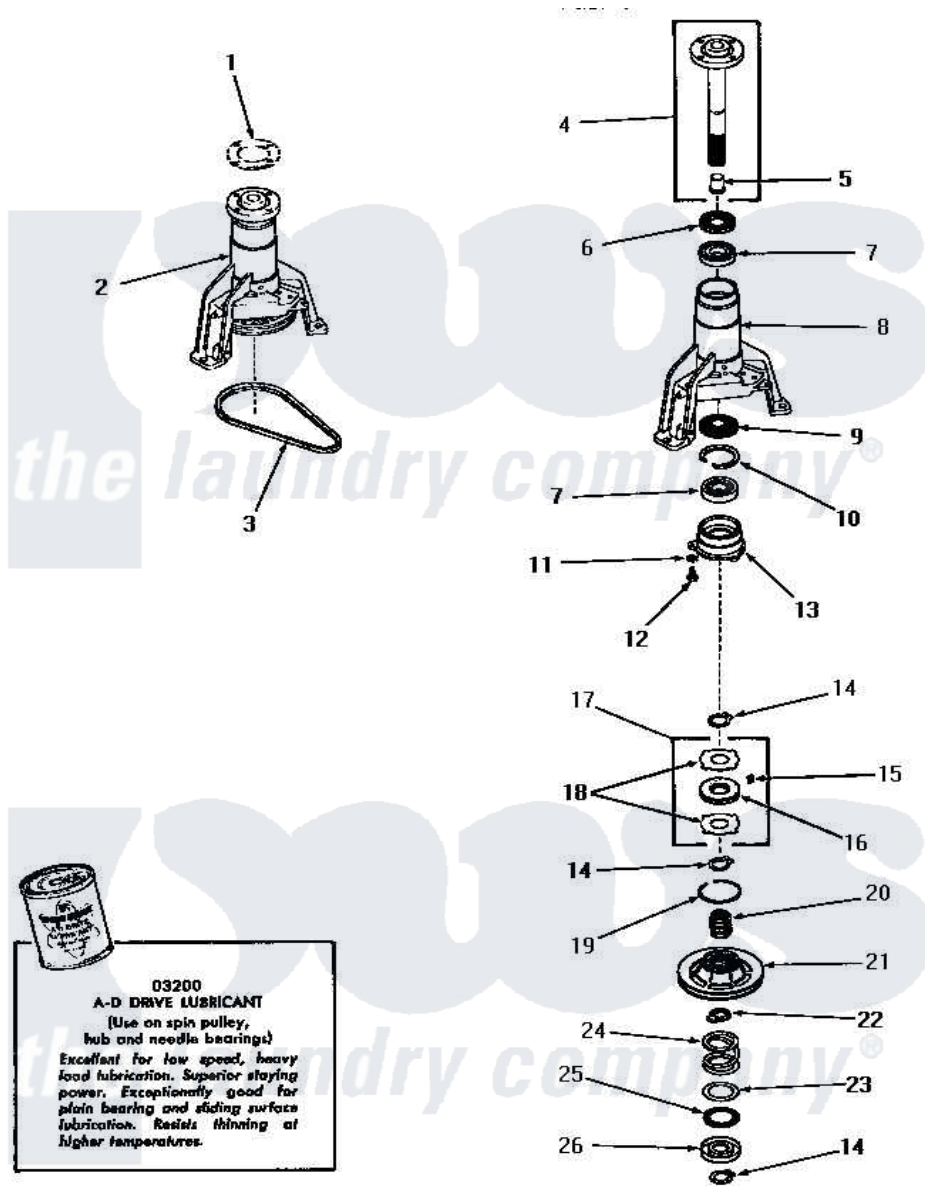

Amana DA6191 16 - MAIN BEARING ASSY

MAIN BEARING ASSEMBLY

Amana [Residential Amana DA6191 Washer Parts](#) Parts Diagram 16 - MAIN BEARING ASSY
 Click on the part number to view part

Item	Original Part Number	Replaced By	Status	Part Description
1	Y00000000		Not Available	SEE NOTE GASKET
2	26018			AsseMbly, Bearing Housing-M
3	23759		Not Available	BELT
4	23731			Assembly, Spin Shaft
5	25854			Bearing
6	Y21659		Not Available	SEAL
7	20012			Bearing
8	25979		Not Available	HOUSING,MAIN BEARING
9	26247			Slinger, Water
10	20084		Not Available	RING,RETAINING
11	02431			Lockwasher, 1/4 Ext Shk
12	02422			Screw, 1/4-20 X 1/2 HeX
13	23639			Retainer
14	23724			Ring, Retaining
15	24500			Clip, Spring
16	23708			Assembly, Brake Disk

17	24599		Assembly, Brake Disk
18	23637	Not Available	DISC,BRAKE
19	Y23720	Not Available	RING,SNAP
20	23634	Not Available	HUB
21	24690		Assembly, Spin Pulley
22	23635	Not Available	STOP
23	23722		Race, Bearing
24	23723		Spring
25	23721	Not Available	BEARING,NEEDLE
26	23640		Retainer
NI	03200		A-D Drive Lubricant