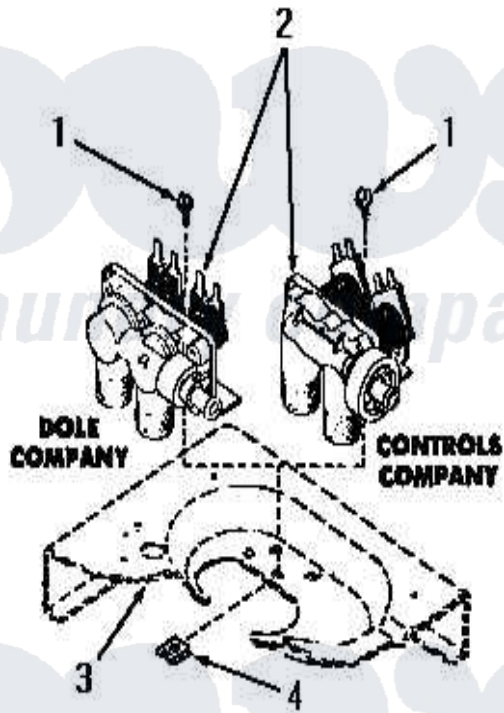

Amana DA6191 17 - MIXING VALVES

(starting Serial Nos. S11N287 and 21R99118)

Amana [Residential Amana DA6191 Washer Parts](#) Parts Diagram 17 - MIXING VALVES
 Click on the part number to view part

Item	Original Part Number	Replaced By	Status	Part Description
1	23962	W10116760		Screw
2	25832	205613		Water Valve
3	Y00000000		Not Available	SEE NOTE CABINET TOP
4	23277		Not Available	NUT,SPEED