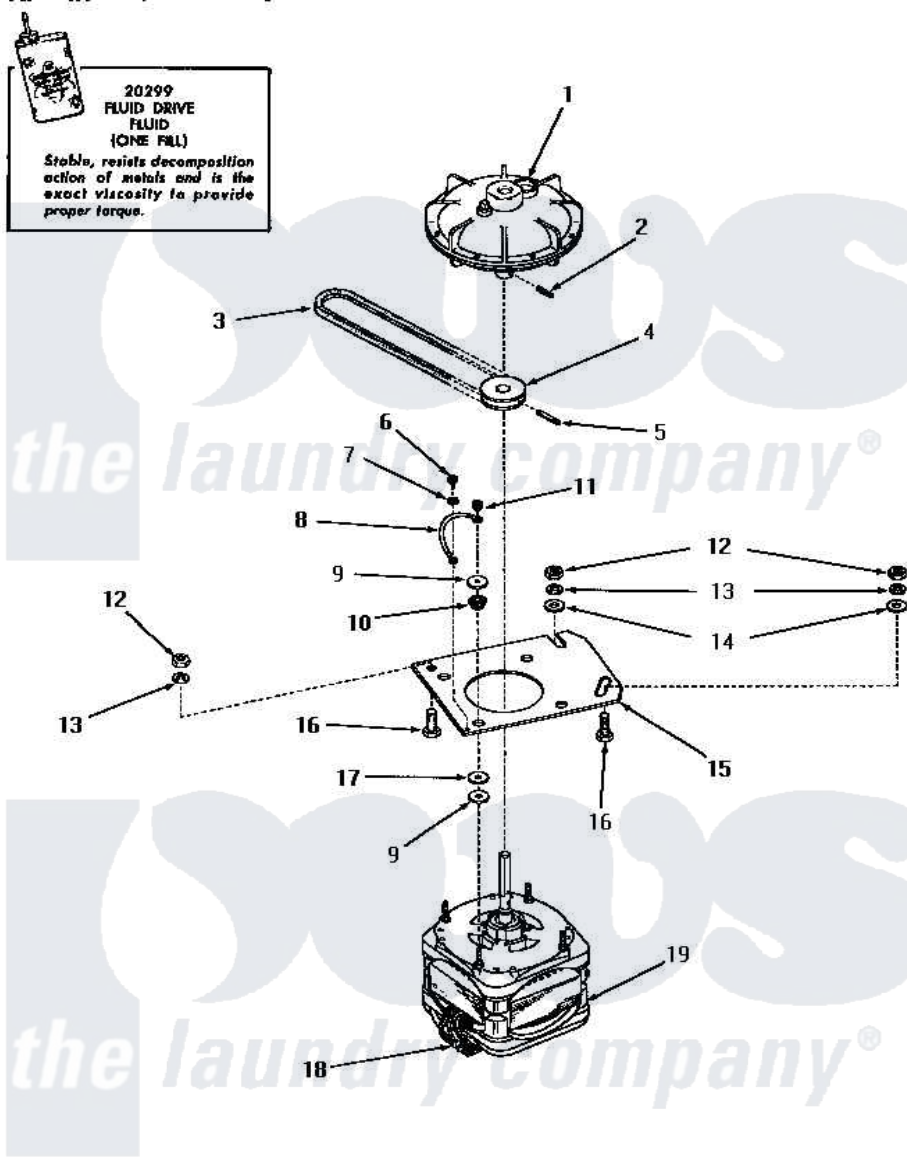

# Amana DA6191 18 - MOTOR & FLUID DRIVE

## MOTOR AND FLUID DRIVE

Amana [Residential Amana DA6191 Washer Parts](#) Parts Diagram 18 - MOTOR & FLUID DRIVE  
 Click on the part number to view part

Item	Original Part Number	Replaced By	Status	Part Description
1	<a href="#">24706</a>			Assembly, Fluid Drive
2	24703		Not Available	PIN,ROLL
3	23759		Not Available	BELT
4	<a href="#">26116</a>			Pulley, Drive
5	<a href="#">23750</a>			Pin, Roll
6	<a href="#">20530</a>			Screw, 10-24 x 3/8 Hex
7	21735		Not Available	LOCKWASHER,No.10 INTSHKP
8	25484		Not Available	GROUND WIRE
9	20103	<a href="#">M0270519</a>		Washer
10	20102		Not Available	WASHER
11	<a href="#">23604</a>			Nut, Hex 10-32 Lock
12	20274	<a href="#">62739</a>		Nut, Lock
13	<a href="#">20277</a>			Lockwasher, 3/8 Std X 3
14	<a href="#">20279</a>			Washer, 13/32 ID x 13/16 OD
15	23769		Not Available	PLATE,MOUNTING
16	20255		Not Available	SCREW,3/8-16 X 1 HEX H

17	<a href="#">20104</a>		Washer
18	24139	Not Available	SWITCH,MOTOR
19	<a href="#">26069</a>		X Assembly, Motor And Pulley
NI	20299	Not Available	FLUID DRIVE FLUID-BULK