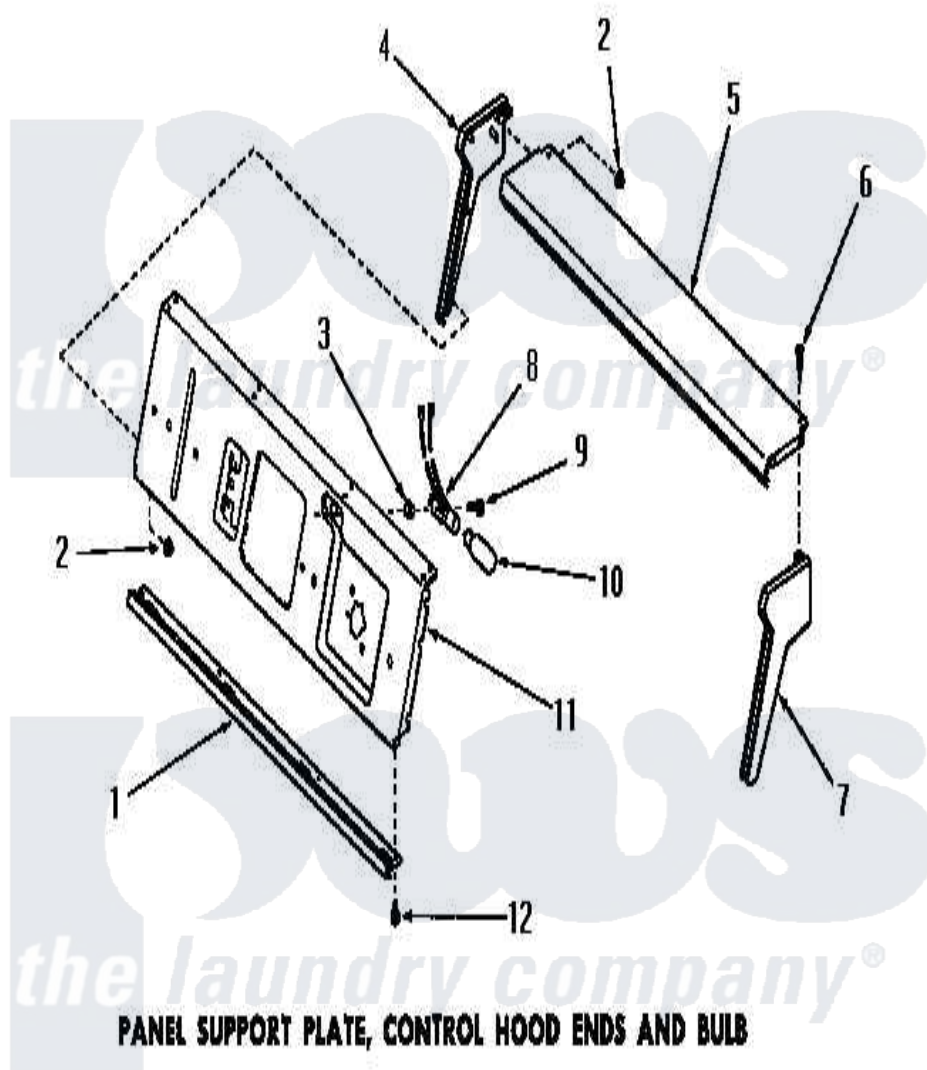

Amana DA6191 19 - PANEL SUPP PLATE, CTRL HOOD ENDS & BULB

PANEL SUPPORT PLATE, CONTROL HOOD ENDS AND BULB

Amana [Residential Amana DA6191 Washer Parts](#) Parts Diagram 19 - PANEL SUPP PLATE, CTRL HOOD ENDS & BULB

[Click on the part number to view part](#)

Item	Original Part Number	Replaced By	Status	Part Description
1	23390		Not Available	PANEL TRIM
2	23409		Not Available	NUT
3	22378		Not Available	NUT
4	23367		Not Available	WIRING DIAGRAM
5	23383		Not Available	CONTROL HOOD TOP
6	25232		Not Available	SCREW,8AB-18X7/8 OVAL
7	23368	25190SPQ		Hood End
8	Y22368		Not Available	BULB RECEPTACLE
9	20268	80399		SCREW Pan Head CR Rec 832x281
10	21608	A3167501		Lamp Oven, Int.
11	24755		Not Available	PANEL SUPPORT PLATE
12	23222	3177991		Screw