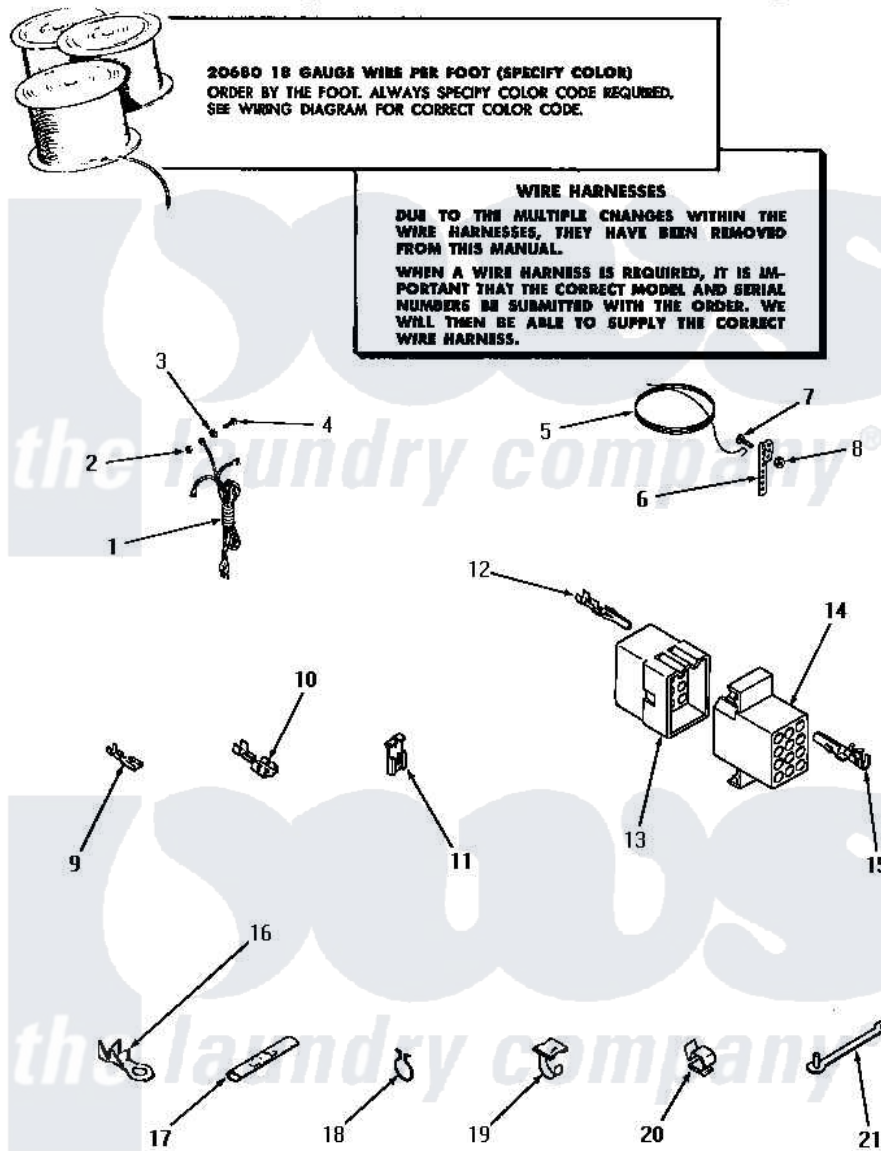

Amana DA6191 21 - POWER CORD, WIRE & TERMINALS

POWER CORD, WIRE AND TERMINALS

Amana [Residential Amana DA6191 Washer Parts](#) Parts Diagram 21 - POWER CORD, WIRE & TERMINALS
 Click on the part number to view part

Item	Original Part Number	Replaced By	Status	Part Description
1	22660		Not Available	POWER CORD AND PLUG
2	03673		Not Available	NUT
3	03815			Lockwasher, No.10 Ext Shk
4	20267			Screw, 10-24 X 3/8 Round
5	Y21429		Not Available	GROUND WIRE
6	21430		Not Available	STRAP,GROUND
7	21431		Not Available	ROUND HEAD SCREW
8	Y20276		Not Available	NUT
9	00112			Terminal, Spade-3/16 Fe
10	Y00119		Not Available	SPADE TERMINAL(18 GAUGE) (1/4 INCH-(1) 18 GAUGE WIRE)
11	Y00120			Terminal, Flag-1/4 Fema
12	Y00116			Terminal, Pin-Male
13	23041			Plug, 6 Circuit
"	23040			Plug-3 Circuit
"	23033			Plug, 9 Circuit

"	23035	Not Available	PLUG,12 CIRCUIT
"	23037		Plug, 15 Circuit
14	23038	Not Available	RECEPTACLE,15 CIRCUIT
"	23036		Receptacle, 12 Circuit
"	23039	697780	Receptacle,
"	23042	Not Available	RECEPTACLE
"	Y23034	26163	Receptacle, 9 Circuit
15	Y00117	5011-XX	093 Female Socket
16	00110		No.10 18 Gauge Wire
17	21091	Not Available	CONNECTOR TWO 1/4 INCH MALE
18	51291		Clip, Wire
19	21793	Not Available	CABLE CLIP
20	21036		Clip, Cable
21	22837	Not Available	STRAP,WIRE