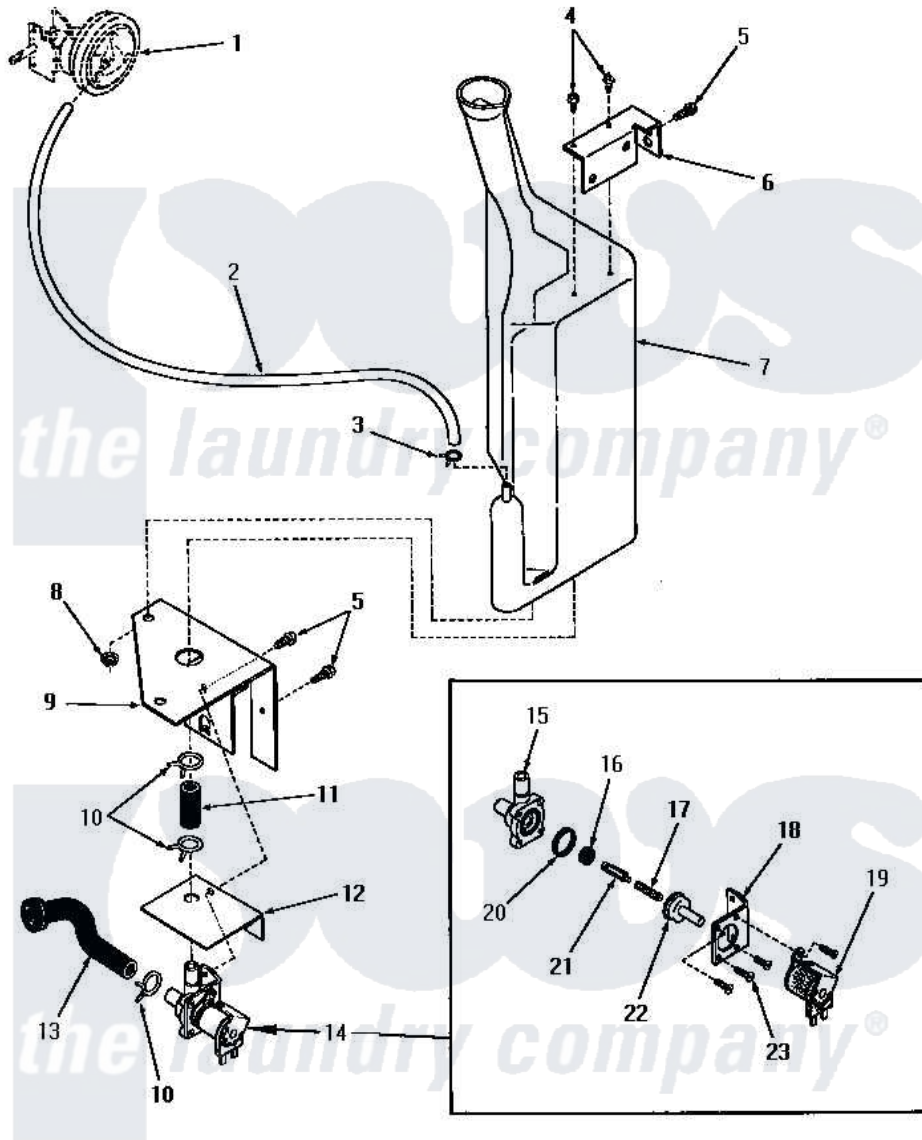

Amana DA6191 22 - RESERVOIR & DRAIN VALVE

RESERVOIR AND DRAIN VALVE (Through Serial Nos. 5556D39 and 234J952)

Amana [Residential Amana DA6191 Washer Parts](#) Parts Diagram 22 - RESERVOIR & DRAIN VALVE
Click on the part number to view part

Item	Original Part Number	Replaced By	Status	Part Description
1	Y00000000		Not Available	SEE NOTE PRESSURE SWITCH
2	24444		Not Available	NO LONGER AVAILABLE
3	Y222294	596669		Clamp, Manifold
4	52150	489464		Screw
5	51784		Not Available	SCREW,10B-16 X 1/2 HEX
6	24394		Not Available	UPPER BRACKET
7	24430		Not Available	RESERVOIR
8	24441		Not Available	WIRING DIAGRAM
9	24393		Not Available	LOWER BRACKET
10	80479		Not Available	HOSE CLAMP
11	24440		Not Available	CODE J
12	25044		Not Available	SOLENOID SHIELD
13	24437		Not Available	HOSE
14	24438	68136-47		Shelf Trim
15	24438G		Not Available	BODY
16	24438F		Not Available	SEAL

17	24438C	Not Available	SPRING
18	24438H	Not Available	MOUNTING BRACKET
19	24438A	Not Available	SOLENOID
20	24438E	Not Available	GASKET
21	24438D	Not Available	ARMATURE
22	24438B	Not Available	GUIDE,ARMATURE
23	21561G	Not Available	ROUND HEAD SCREW