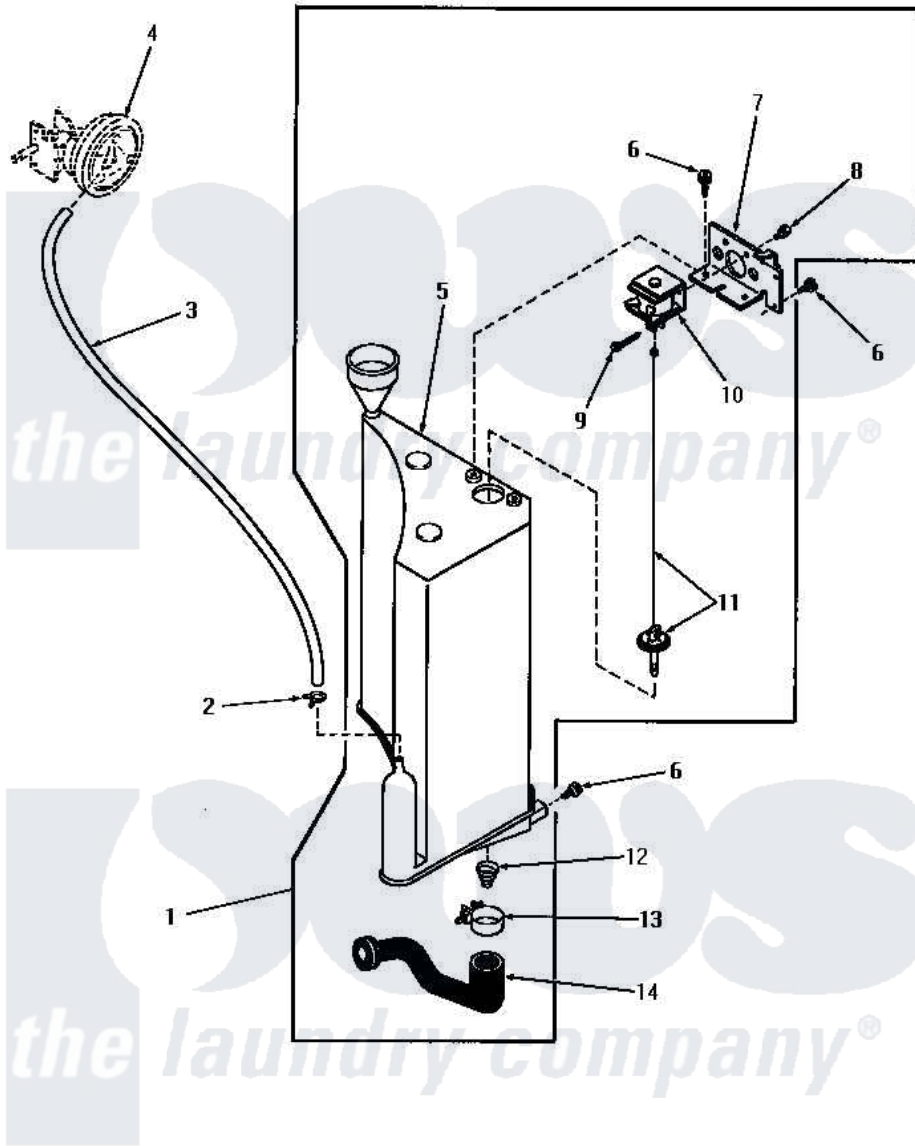

Amana DA6191 23 - RESERVOIR & DRAIN VALVE

RESERVOIR AND DRAIN VALVE (Starting Serial Nos. 5556D40 and 234J7953)

Amana [Residential Amana DA6191 Washer Parts](#) Parts Diagram 23 - RESERVOIR & DRAIN VALVE
Click on the part number to view part

Item	Original Part Number	Replaced By	Status	Part Description
1	26003			Assembly, Pressure Tank-Com
2	Y22294	596669		Clamp, Manifold
3	24444		Not Available	NO LONGER AVAILABLE
4	Y00000000		Not Available	SEE NOTE PRESSURE SWITCH
5	25993		Not Available	RESERVOIR
6	51784		Not Available	SCREW,10B-16 X 1/2 HEX
7	Y26000		Not Available	BRACKET
8	Y03950			Screw, 10-32 x 5/16 Sems
9	20248			Pin, Cotter
10	25999		Not Available	SOLENOID,DRAIN VALVE
11	26244			Assembly, Plunger-Drain Val
12	25997		Not Available	SPRING,DRAIN VALVE
13	20824		Not Available	HOSE CLAMP
14	25998			Hose, Drain-Pressure Ta