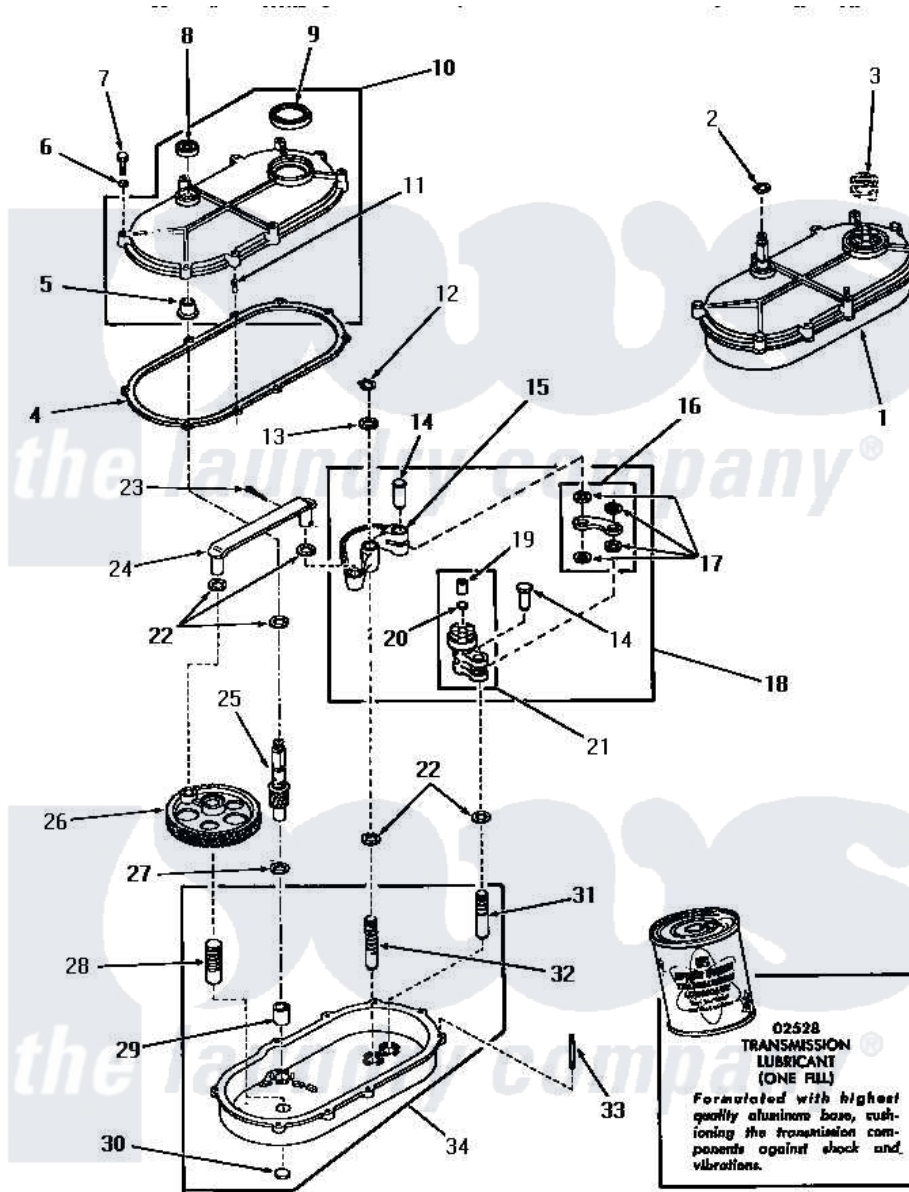

Amana DA6191 24 - TRANSMISSION ASSY

TRANSMISSION ASSEMBLY

Amana [Residential Amana DA6191 Washer Parts](#) Parts Diagram 24 - TRANSMISSION ASSY
 Click on the part number to view part

Item	Original Part Number	Replaced By	Status	Part Description
1	23828			Assembly, Transmission
2	23751			Ring, Retaining
3	Y00000000		Not Available	SEE NOTE SHIFT CLUTCH
4	20059			Gasket
5	20082			Bearing
6	03189			LoCkwasher, 1/4 Std-C P
7	20257		Not Available	SCREW, 1/4-20 X 1-1/4 H
8	20200			Seal
9	20199			Seal
10	20216		Not Available	ASSY, TRANSMISSION COVE
11	20197		Not Available	DOWEL PIN
12	23751			Ring, Retaining
13	20212	35092		Washer, 3628id X 1.00 X .056
14	01690			Pin, Link
15	05005	05005P		Assembly
16	Y04999		Not Available	LINK

17	20212	35092	Washer, 3628id X 1.00 X .056
18	20220		Assembly, Rocker Arm
19	01711	Not Available	BEARING
20	Y02479		Disc, Expansion
21	20219	30927P	Assembly Clutch Arm
22	01791		Washer, .626 X 1.125 X1
23	02578		Pin, Cotter
24	03969	03969P	Rod Connecting
25	23645		Pinion
26	02175	Not Available	GEAR,CRANK
27	20198	41813	Csa 20198 20 4w 19 Deg Cc
28	03477	Not Available	PIN
29	01993		Bearing, 7/8odx5/8id
30	Y02769		Disc
31	01688	Not Available	PIN
32	24817	Not Available	PIN,ROCKER ARM
33	20155	Not Available	STUD,DOUBLE END 1/4-20
34	23927	Not Available	ASSY,TRANSMISSION xREPLACE
NI	02528	02528P	Grease Transmission Mobil 209