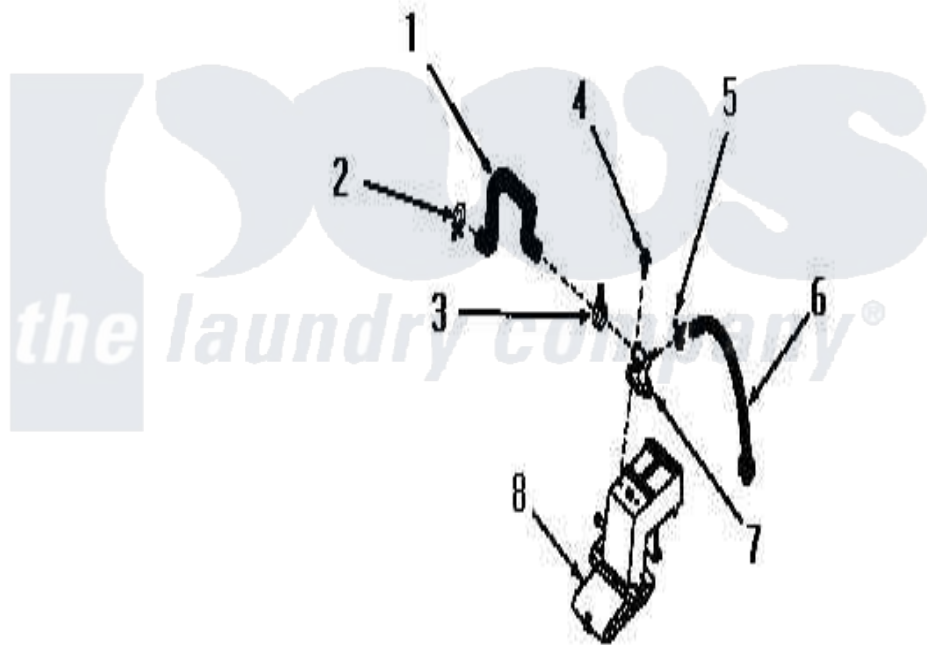

# Amana DA6191 25 - WATER INLET & FILLER HOSE

**Short-Fit® MODELS**

## WATER INLET AND FILLER HOSE

starting Serial Nos. 511N287 and 21R99118

Amana [Residential Amana DA6191 Washer Parts](#) Parts Diagram 25 - WATER INLET & FILLER HOSE  
 Click on the part number to view part

Item	Original Part Number	Replaced By	Status	Part Description
"	NOTE:		Not Available	ALTHOUGH THESE MIXING VALVES DIFFER IN APPEARANCE, THEY ARE COMPLETELY INTERCHANGEABLE, AS COMPLETE ASSEMBLIES, WHEN IDENTIFIED BY THE SAME PART NUMBER. USE C
1	<a href="#">25821</a>			Hose, Filler
2	80479		Not Available	HOSE CLAMP
3	25988	<a href="#">596669</a>		Clamp, Manifold
4	23628	<a href="#">489464</a>		Screw
5	Y22294	<a href="#">596669</a>		Clamp, Manifold
6	24439	<a href="#">204439</a>		Screw And Fstner Assembly
7	<a href="#">25952</a>			Tee, Inlet
8	<a href="#">25956</a>			Inlet, Water