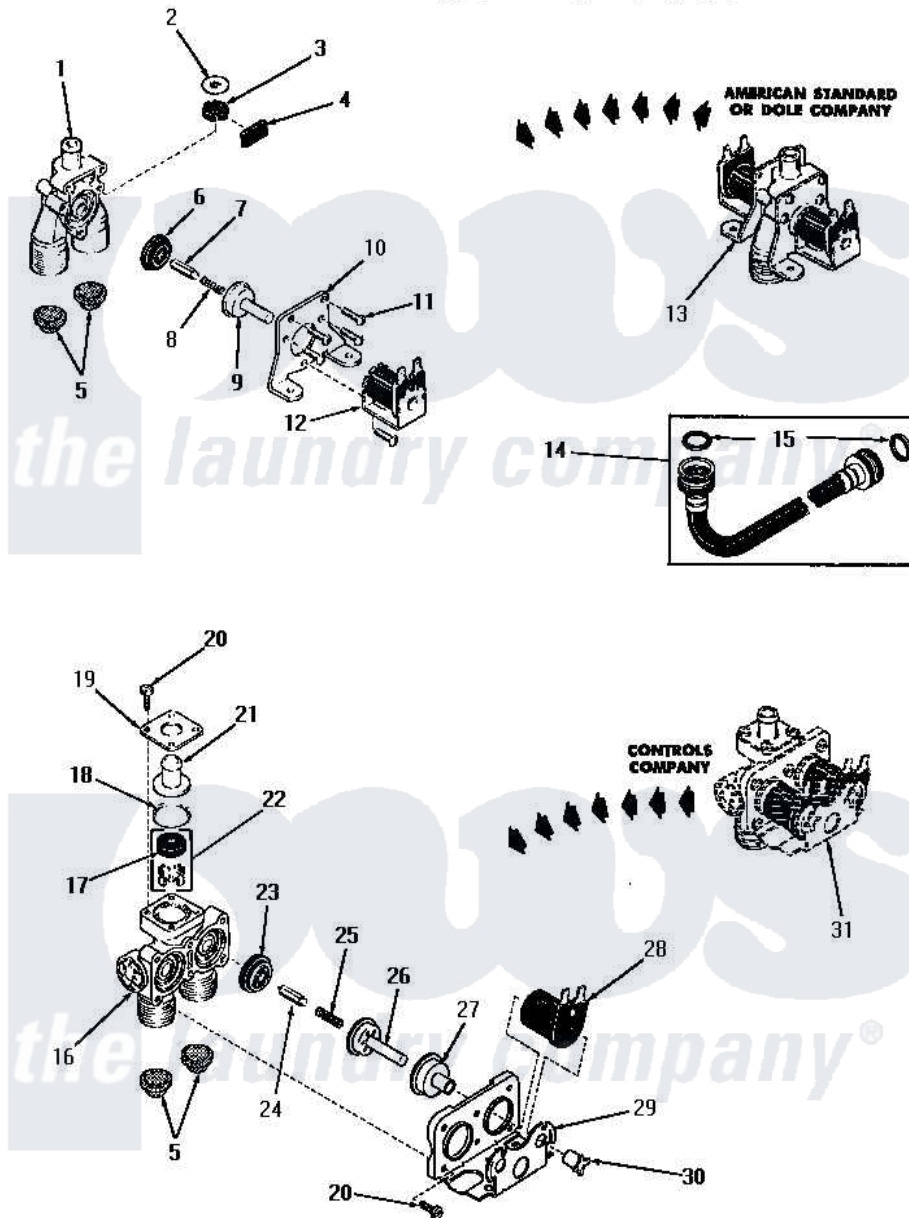

Amana DA6200 01 - 24596 AND 24597 MIXING VALVE ASSEMBLIES

Amana Residential Amana DA6200 Washer Parts Parts Diagram 01 - 24596 AND 24597 MIXING VALVE ASSEMBLIES
 Click on the part number to view part

Item	Original Part Number	Replaced By	Status	Part Description
1	20678		Not Available	BODY, VALVE
2	23224G		Not Available	DIFFUSER
3	21187C		Not Available	REGULATOR, FLOW
"	23224C			Regulator, Flow
4	21561D		Not Available	PLUG
5	20181-0		Not Available	INLET SCREEN
6	23224F		Not Available	DIAPHRAGM
7	23224D			Armature
8	23224E		Not Available	SPRING
9	23224B		Not Available	GUIDE
10	21561E		Not Available	MOUNTING BRACKET
11	21561G		Not Available	ROUND HEAD SCREW
12	21714A		Not Available	SOLENOID
13	Y00000000		Not Available	SEE NOTE MIXING VALVE ASSEMBLY
14	20241	EZ20241		20 x 24 x 1 Filter 1 Metal Side
15	20290	Y013783		Washer, Inlet Hose

16	24596Q	Not Available	VALVE BODY
17	Y00000000	Not Available	SEE NOTE INSTALL WITH CONCAVE SURFACE DOWN TOWARD VALVE BODY
18	24596L	Not Available	OUTLET FITTING GASKET
19	24596N	Not Available	OUTLET FITTING PLATE
20	24596P	Not Available	SCREW
21	24596M	Not Available	OUTLET FITTING
22	24596J	Not Available	REGULATOR, FLOW
"	24597J	Not Available	FLOW REGULATOR
23	24596H	Not Available	DIAPHRAGM
24	24596G	Not Available	ARMATURE
25	24596F	Not Available	SPRING
26	24596E	Not Available	GUIDE
27	24596D	Not Available	GUIDE SLEEVE
28	24596A	Not Available	SOLENOID
29	24596C	Not Available	MOUNTING BRACKET
30	24596B	Not Available	SOLENOID SLEEVE
31	Y00000000	Not Available	SEE NOTE MIXING VALVE ASSEMBLY