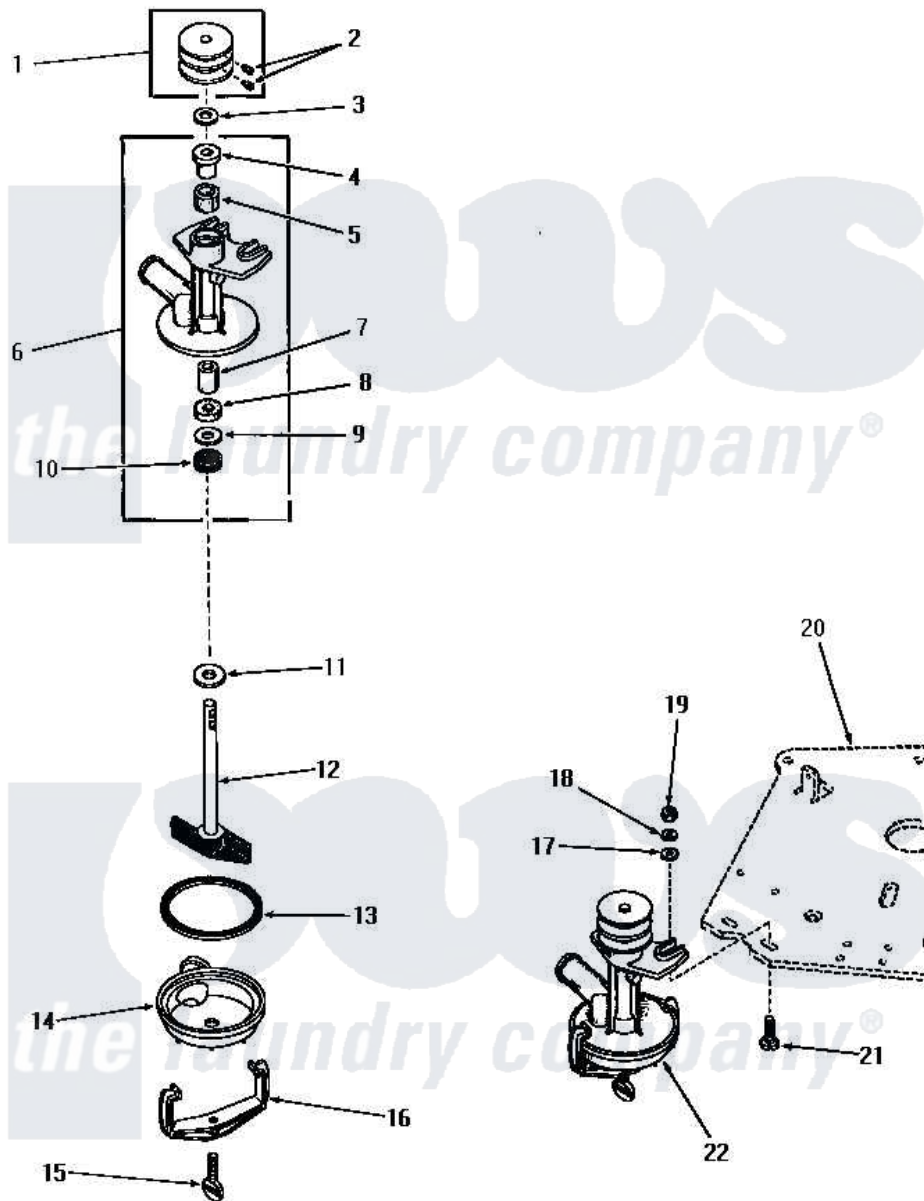

# Amana DA6200 02 - 25178 PUMP ASSY

Amana [Residential Amana DA6200 Washer Parts](#) Parts Diagram 02 - 25178 PUMP ASSY  
 Click on the part number to view part

Item	Original Part Number	Replaced By	Status	Part Description
1	23770		Not Available	ASSY,PULLEY
2	<a href="#">02771</a>			Screw, 1/4-20 x 3/8 Hex S
3	<a href="#">20098</a>			Washer, .440idx7/8odx1/
4	<a href="#">20072</a>			Bearing
5	<a href="#">26479</a>			Wick
6	20763		Not Available	PUMP BODY
7	<a href="#">20071</a>			Bearing
8	<a href="#">20094</a>			Packing Material
9	<a href="#">20093</a>			Washer, 29/64 ID x 63/64 OD
10	<a href="#">20095</a>			Seal
11	<a href="#">20099</a>			Washer, .440idx1.125odx
12	04372		Not Available	ASSY,IMPELLER
13	20097		Not Available	GASKET
14	04316		Not Available	BOTTOM,PUMP
15	<a href="#">20161</a>			Screw, 5/16-18 X 1-1/16
16	<a href="#">20066</a>			Clamp, Pump

17	<a href="#">20176</a>		Washer, .2656 ID x 9/16 OD
18	<a href="#">03189</a>		LoCkwasher, 1/4 Std-C P
19	20275	<a href="#">27001225</a>	Nut, Jam Mid Lock 1/4-20
20	Y00000000	Not Available	SEE NOTE MOUNTING PLATE
21	<a href="#">24390</a>		Bolt
22	25178	Not Available	ASSY,PUMP