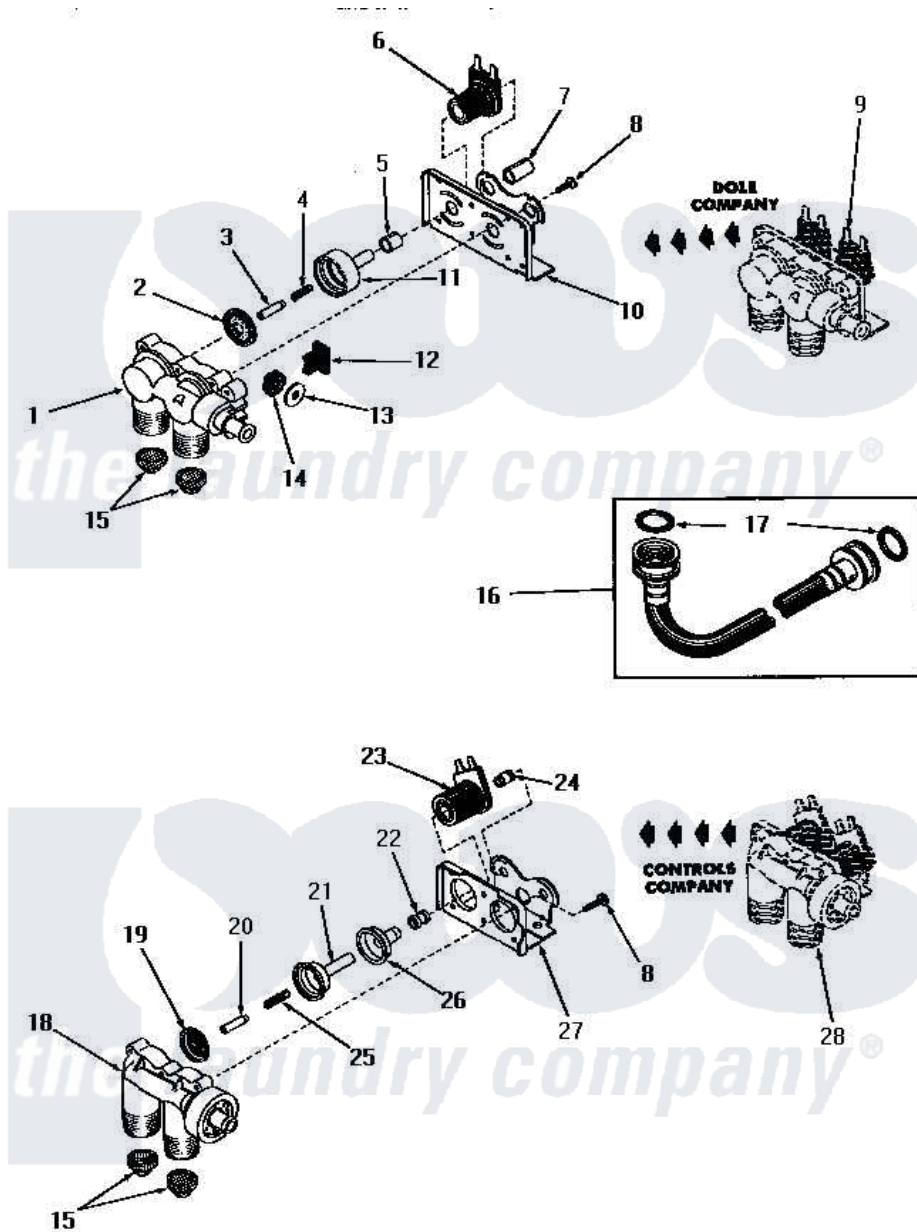

Amana DA6200 03 - 25832 AND 25833 MIXING VALVE ASSEMBLIES

Amana Residential Amana DA6200 Washer Parts Parts Diagram 03 - 25832 AND 25833 MIXING VALVE ASSEMBLIES
 Click on the part number to view part

Item	Original Part Number	Replaced By	Status	Part Description
1	24125			Body, Valve
2	24134		Not Available	DIAPHRAGM
3	24132		Not Available	ARMATURE
4	24131		Not Available	SPRING
5	24129		Not Available	SLEEVE, SHORT
6	24126	33930		Valve, Mixing
7	24128		Not Available	SLEEVE, LONG
8	25817C		Not Available	SCREW
9	Y00000000		Not Available	SEE NOTE MIXING VALVE ASSEMBLY
10	Y24127		Not Available	MOUNTING BRACKET
11	24130			Guide, Armature
12	Y24135		Not Available	PLUG, FLOW REGULATOR
13	23224G		Not Available	DIFFUSER
14	23224C			Regulator, Flow
"	21187C		Not Available	REGULATOR, FLOW
15	24122	22002960		Strainer, Washer Inlet

16	20241	EZ20241	20 x 24 x 1 Filter 1 Metal Side
17	20290	Y013783	Washer, Inlet Hose
18	24123	Not Available	VALVE BODY
"	Y24124	Not Available	VALVE BODY
19	25817K	Not Available	DIAPHRAGM
20	25817H	Not Available	ARMATURE
21	25817F	Not Available	ARMATURE GUIDE
22	25817D	Not Available	SLEEVE ADAPTER
23	24596A	Not Available	SOLENOID
24	25817M	Not Available	SOLENOID PLUG
25	25817G	Not Available	SPRING
26	25817E	Not Available	SLEEVE, GUIDE xREPLACE
27	25817B	Not Available	MOUNTING BRACKET
28	Y00000000	Not Available	SEE NOTE MIXING VALVE ASSEMBLY