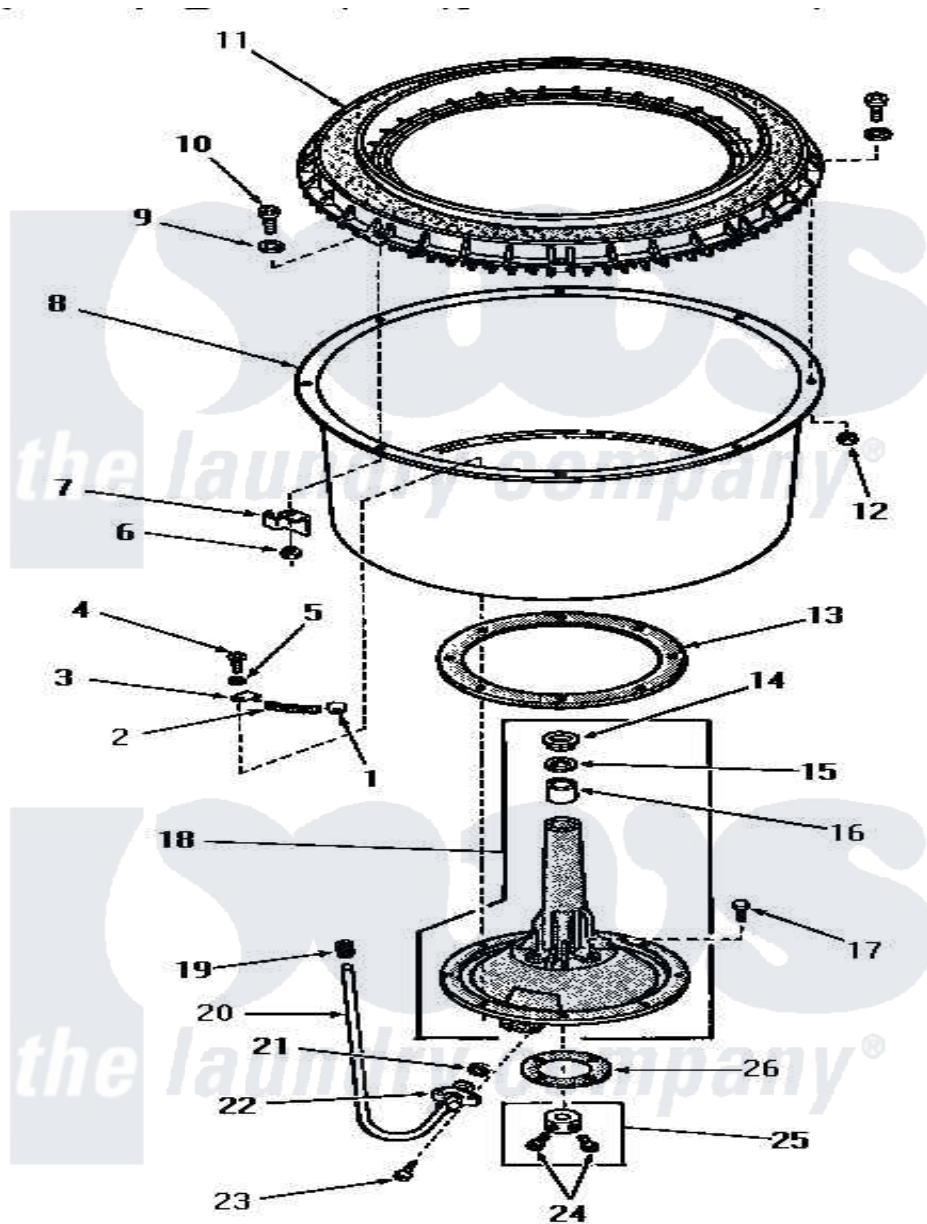

Amana DA6200 05 - AGITATOR POST AND SPIN TUB

Amana Residential Amana DA6200 Washer Parts Parts Diagram 05 - AGITATOR POST AND SPIN TUB
 Click on the part number to view part

Item	Original Part Number	Replaced By	Status	Part Description
1	22446			Clip
2	22144			Spring
3	22447			Clip
4	20260			Screw, 5/16-18 X 3/4 RD
5	20121		Not Available	GASKET
6	26678			Nut, Self-Locking
7	22025			Bracket
8	22382		Not Available	TUB,SPIN
9	25100			Washer, 17/64 ID x 1/2 OD
10	25251	EZ25251		25 x 25 x 1 Filter 1 Metal Side
11	24931		Not Available	BALANCE RING
12	25250			Nut, 1/4-20 Hex Nylock
13	20122			Gasket
14	23685			Bearing
15	23684			Seal
16	23686			Bearing

17	20261		Screw, Cap
18	23993	Not Available	ASSY,CENTER COLUMN
19	22351		Sleeve
20	22359		Tube, Sediment
21	20110		Gasket
22	26046		Bracket, Sediment Tube
23	20852	Not Available	SCREW,10-24 X 1/2 HEX
24	23481	02422	Screw, 1/4-20 X 1/2 HeX
25	20377		Collar Assembly
26	20120		Gasket