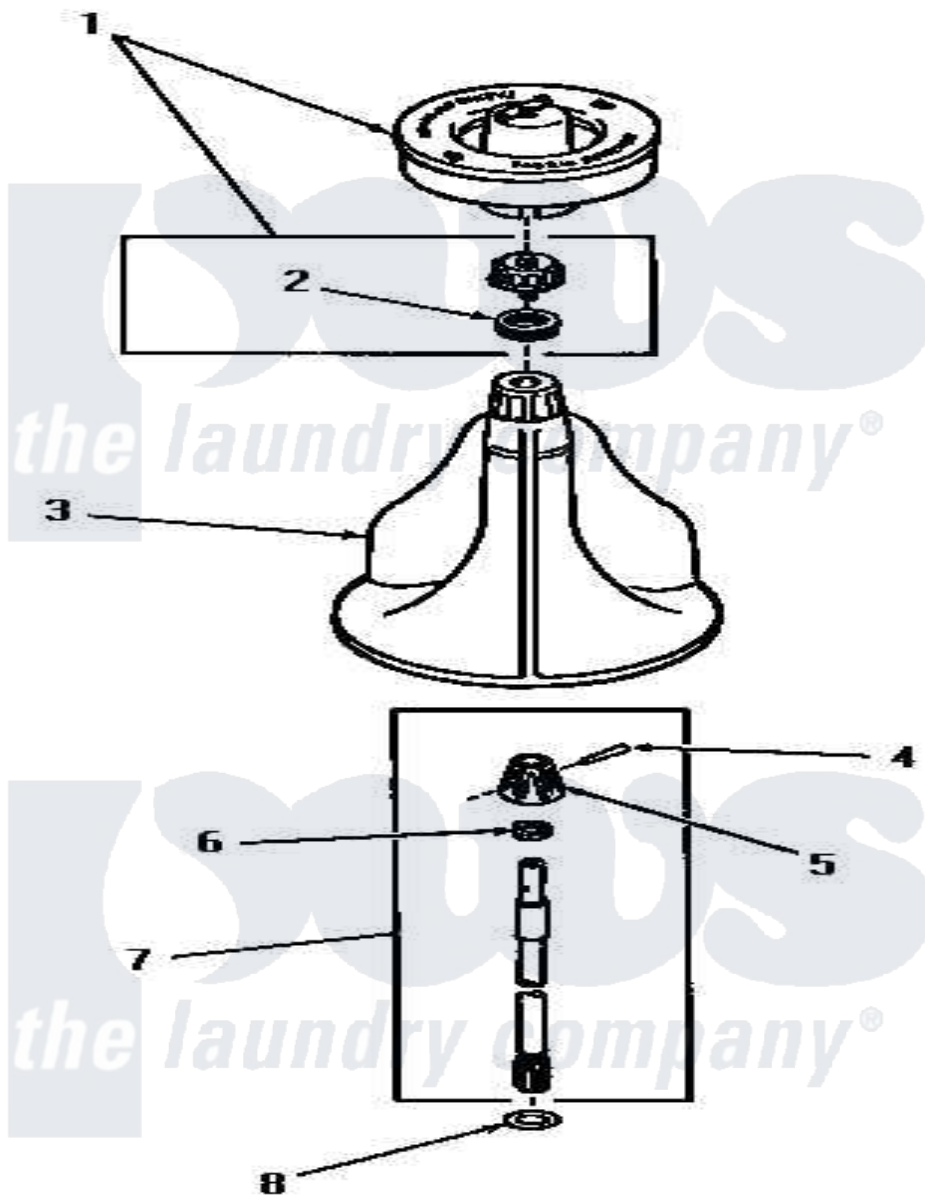

Amana DA6200 06 - AGITATOR, SHAFT & FABRIC SOFTENER DISP

Amana Residential Amana DA6200 Washer Parts Parts Diagram 06 - AGITATOR, SHAFT & FABRIC SOFTENER DISP
 Click on the part number to view part

Item	Original Part Number	Replaced By	Status	Part Description
1	26014			Assembly, Cap And Ring-Agitator
2	20136			Ring
3	26006			Assembly, Agitator
4	20243			Pin, Taper
5	20056		Not Available	BLOCK, DRIVE
6	20057	222T017P01		Washer FIB 21/32 ID X 1156 OD X 1/8
7	21751	21751P		Assyshaft
8	22135			Washer