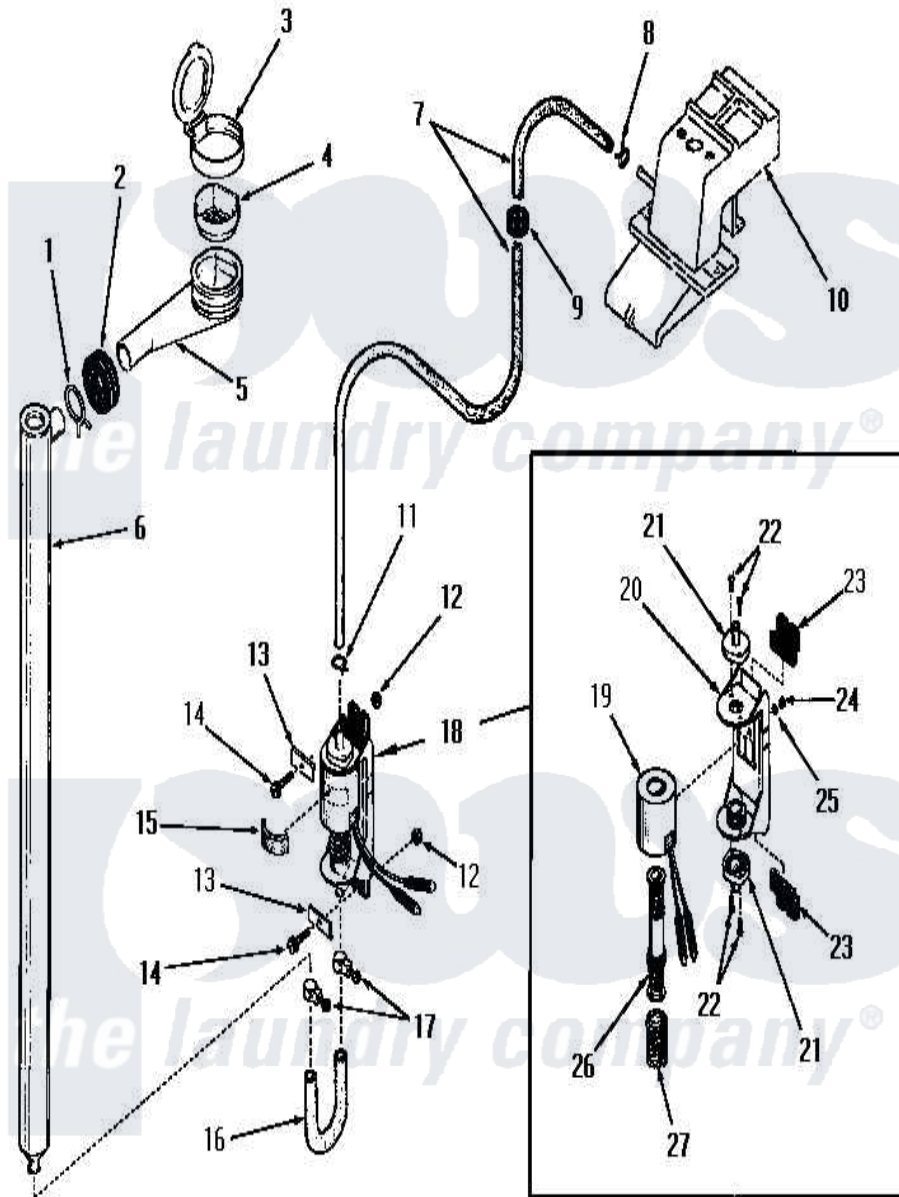

Amana DA6200 07 - BLEACH DISPENSER

Amana Residential Amana DA6200 Washer Parts Parts Diagram 07 - BLEACH DISPENSER
 Click on the part number to view part

Item	Original Part Number	Replaced By	Status	Part Description
1	Y03640		Not Available	CLAMP
2	20118		Not Available	GROMMET,1982 INV
3	22484		Not Available	BLEACH LID
4	21984			Cover, Dispenser
5	22377		Not Available	DISPENSER xREPLACE
6	22303		Not Available	TUBE,BLEACH
7	22300		Not Available	HOSE
8	23410		Not Available	HOSE CLAMP
9	22299		Not Available	GROMMET
10	Y00000000		Not Available	SEE NOTE WATER INLET
11	22295		Not Available	HOSE CLAMP
12	22001			Nut, 10-24 Nylon Hex BR
13	Y22287		Not Available	BLEACH PUMP BRACKET
14	25989		Not Available	HEX HEAD SCREW
15	25220		Not Available	BUMPER
16	22302		Not Available	HOSE

17	24904	Not Available	CLAMP
18	22337		Pump, Bleach
19	22337B	Not Available	COIL AND FRAME
20	22337A	Not Available	BASE
21	22337E	Not Available	HOSE CONNECTOR
22	51356	Not Available	SCREW,6-32 X 5/16 RD H
23	22337F	Not Available	ISOLATION MOUNT
24	22337G	Not Available	NUT
25	21735	Not Available	LOCKWASHER,No.10 INTSHKP
26	22337C	Not Available	ARMATURE AND VALVE
27	22337D	Not Available	SPRING