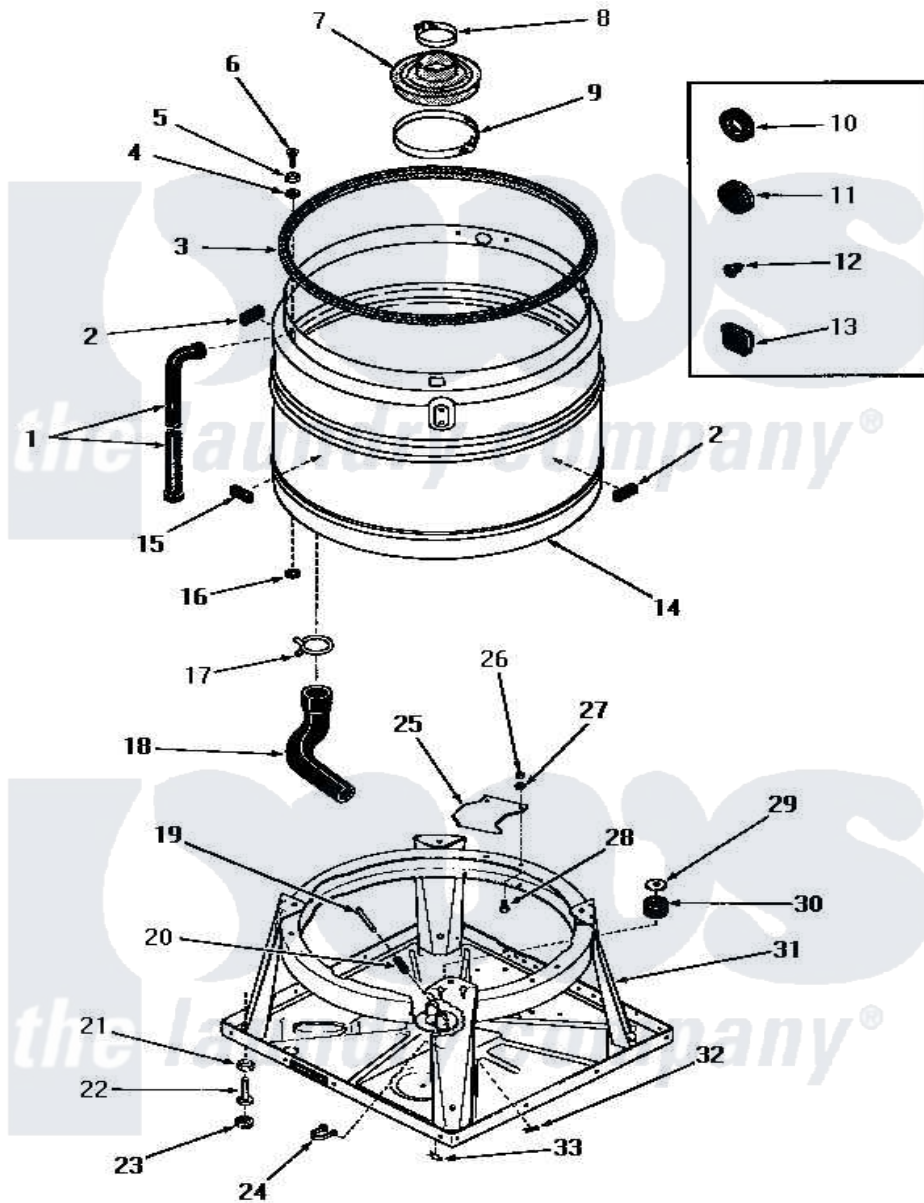

Amana DA6200 08 - BOOT, CHASSIS AND DRAIN TUB

Amana Residential Amana DA6200 Washer Parts Parts Diagram 08 - BOOT, CHASSIS AND DRAIN TUB
 Click on the part number to view part

Item	Original Part Number	Replaced By	Status	Part Description
1	22818		Not Available	HOSE
2	23258			Pad, Bumper
3	21233		Not Available	GASKET
4	20112			Grommet
5	20111			Washer
6	20259		Not Available	SCREW
7	20129		Not Available	BOOT
8	20107			Upper Clamp
9	20108	F200201		Clamp Hose #56
10	20118		Not Available	GROMMET,1982 INV
11	20305	20-305		Sizzle Do Not Ship Ups
12	21393	21-393		Piezo Sounder
13	21651			Grommet
14	25983			Drain Tub, Shur-Fil
15	23257		Not Available	PAD,BUMPER
16	20115			Grommet

17	10180		Not Available	CLAMP
18	25112			Hose
19	Y22693		Not Available	HOLD-DOWN PIN
20	Y22690		Not Available	FERRULE
21	Y21899	40038101		Nut, Leg
22	20409	22003428		Leg, Adjustable
23	21749	40016001		Foot, Rubber
24	22837		Not Available	STRAP,WIRE
25	21905			Plate, Snubber
26	20275	27001225		Nut, Jam Mid Lock 1/4-20
27	03189			LoCkwasher, 1/4 Std-C P
28	02422			Screw, 1/4-20 X 1/2 HeX
29	20162		Not Available	SPACER
30	20195		Not Available	GROMMET
31	26028			Assembly, Chassis xReplace
32	Y22689		Not Available	PIN CLIP
33	26012	2-6012		Blower Wheel