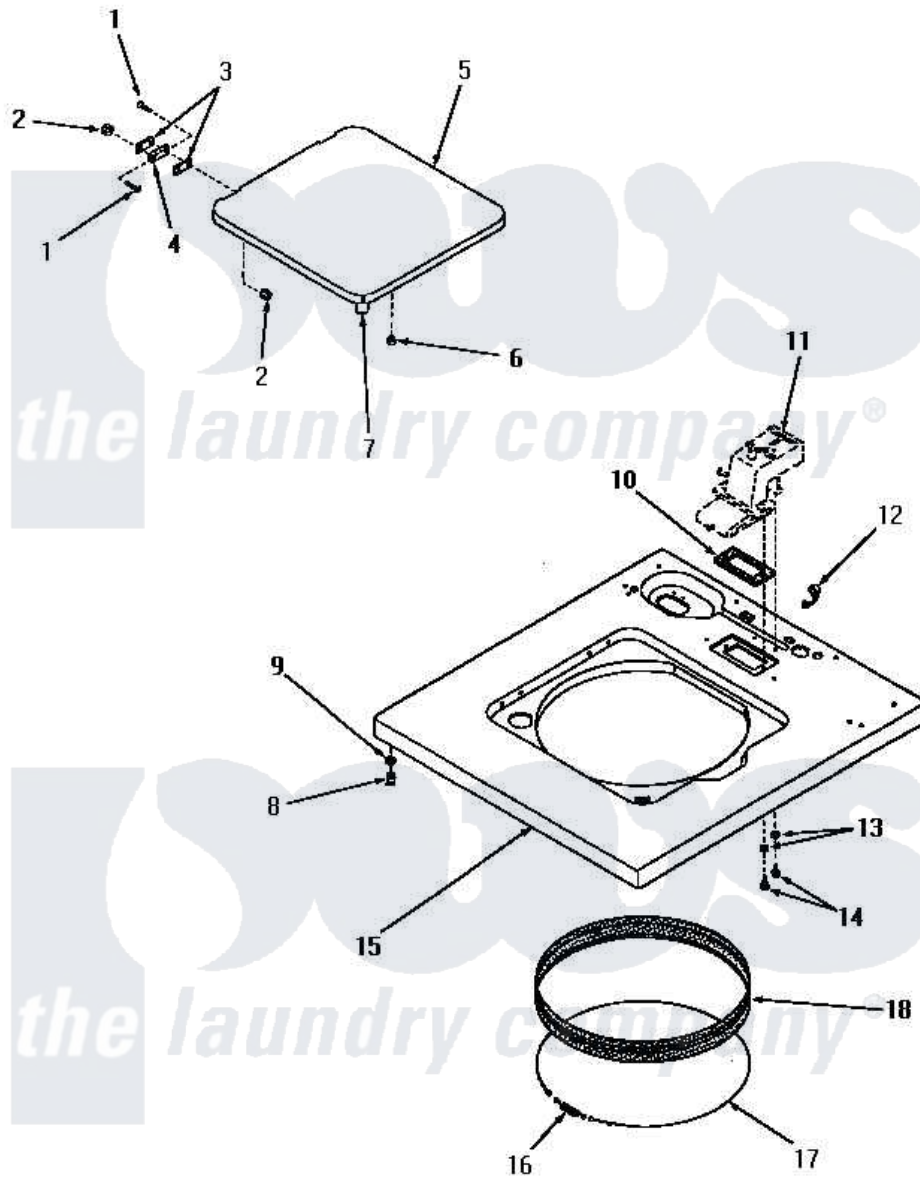

Amana DA6200 09 - CABINET TOP AND LOADING DOOR

Amana [Residential Amana DA6200 Washer Parts](#) Parts Diagram 09 - CABINET TOP AND LOADING DOOR
 Click on the part number to view part

Item	Original Part Number	Replaced By	Status	Part Description
1	22649			Screw, 8-32 X 13/32 FI
2	21752			Nut, 8-32 Hex BriLock
3	21584			Gasket
4	21583			Hinge
5	22271W		Not Available	LOADING DOOR, WHITE
"	22271A		Not Available	LOADING DOOR, AVOCADO
"	22271H		Not Available	LOADING DOOR, HARVEST GOLD
"	22271C		Not Available	LOADING DOOR, COPPERTONE
6	21176			Bumper
7	25217	R0603504		Actuator, Door Switch
8	23007		Not Available	CAGED NUT
9	24861		Not Available	LOCKWASHER, .448X.789SH
10	23255		Not Available	GASKET
11	Y00000000		Not Available	SEE NOTE WATER INLET
12	21003	211881		Grommet, Cord Part Not Used-

12	21903	211001		Gas Models Only
13	20493			Washer, 11/64 ID x 3/8 OD
14	52150	489464		Screw
15	24349A		Not Available	CABINET TOP, AVOCADO
"	25829W		Not Available	CABINET TOP, WHITE
"	24349C		Not Available	CABINET TOP, COPPERTONE
"	25829C		Not Available	CABINET TOP, COPPERTONE
"	25829H		Not Available	CABINET TOP, HARVEST GOLD
"	25829A		Not Available	CABINET TOP, AVOCADO
"	24349W		Not Available	CABINET TOP, W
"	24349H		Not Available	CABINET TOP, HARVEST GOLD
16	20791		Not Available	SPRING
17	22352		Not Available	RETAINER,WIRE
18	25277			Guard, Rim